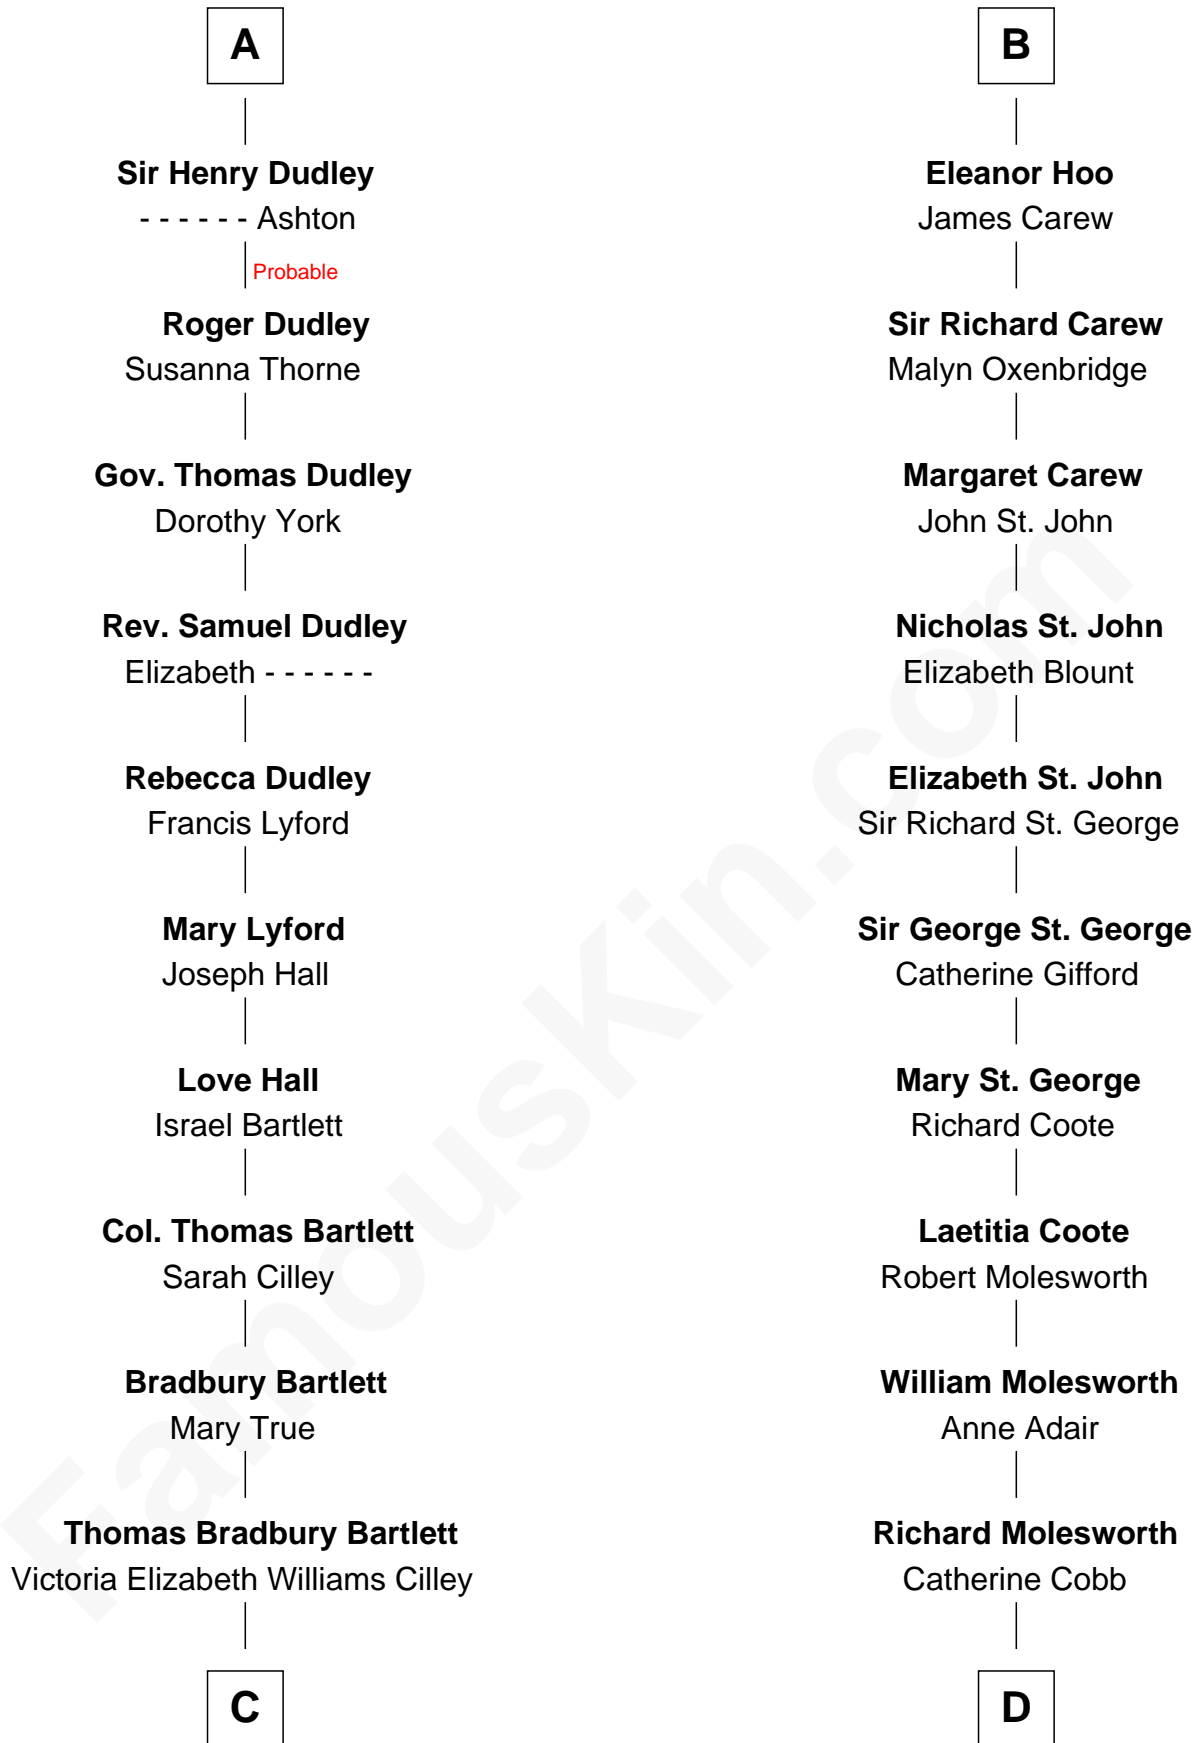

FamousKin.com Relationship Chart of

Alan Shepard

Mercury and Apollo Astronaut

19th cousin 1 time removed of

Olivia De Havilland

Movie Actress

Eudo la Zouche
Milicent de Cantilupe

Eve la Zouche
Sir Maurice de Berkeley

A

Eve la Zouche
Sir Maurice de Berkeley

Isabel de Berkeley
Sir Robert de Clifford

Sir Roger de Clifford
Maud de Beauchamp

Katherine de Clifford
Sir Ralph de Greystoke

Maud de Greystoke
Eudo de Welles

Sir Lionel de Welles
Joan de Waterton

Eleanor de Welles
Sir Thomas Hoo

B

C

Annie Elizabeth Bartlett
Frederick Johnson Shepard

Alan Bartlett Shepard
Pauline Renza Emerson

Alan Shepard
Mercury and Apollo Astronaut

D

John Molesworth
Louise Tomkyns