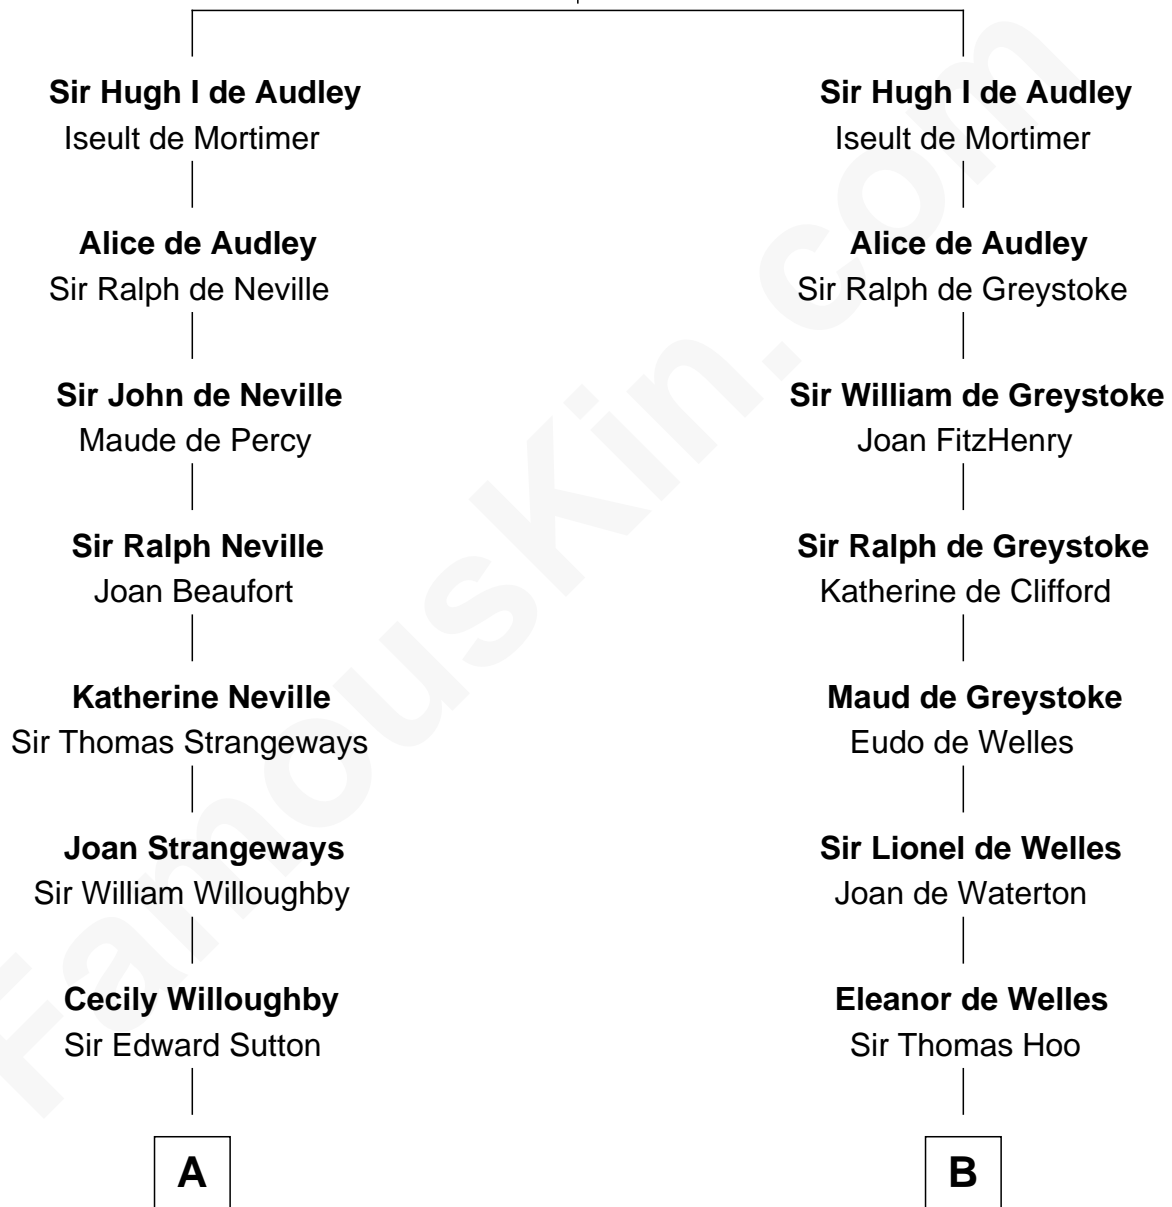

FamousKin.com Relationship Chart of

Alan Shepard

Mercury and Apollo Astronaut

20th cousin of

Olivia De Havilland

Movie Actress

Sir James de Audley

Ela Longespee

C

Thomas Bradbury Bartlett
Victoria Elizabeth Williams Cilley

Annie Elizabeth Bartlett
Frederick Johnson Shepard

Alan Bartlett Shepard
Pauline Renza Emerson

Alan Shepard
Mercury and Apollo Astronaut

D

John Molesworth
Louise Tomkyns

Margaret Letitia Molesworth
Charles Richard De Havilland

Walter Augustus De Havilland
Lillian Augusta Ruse

Olivia De Havilland
Movie Actress