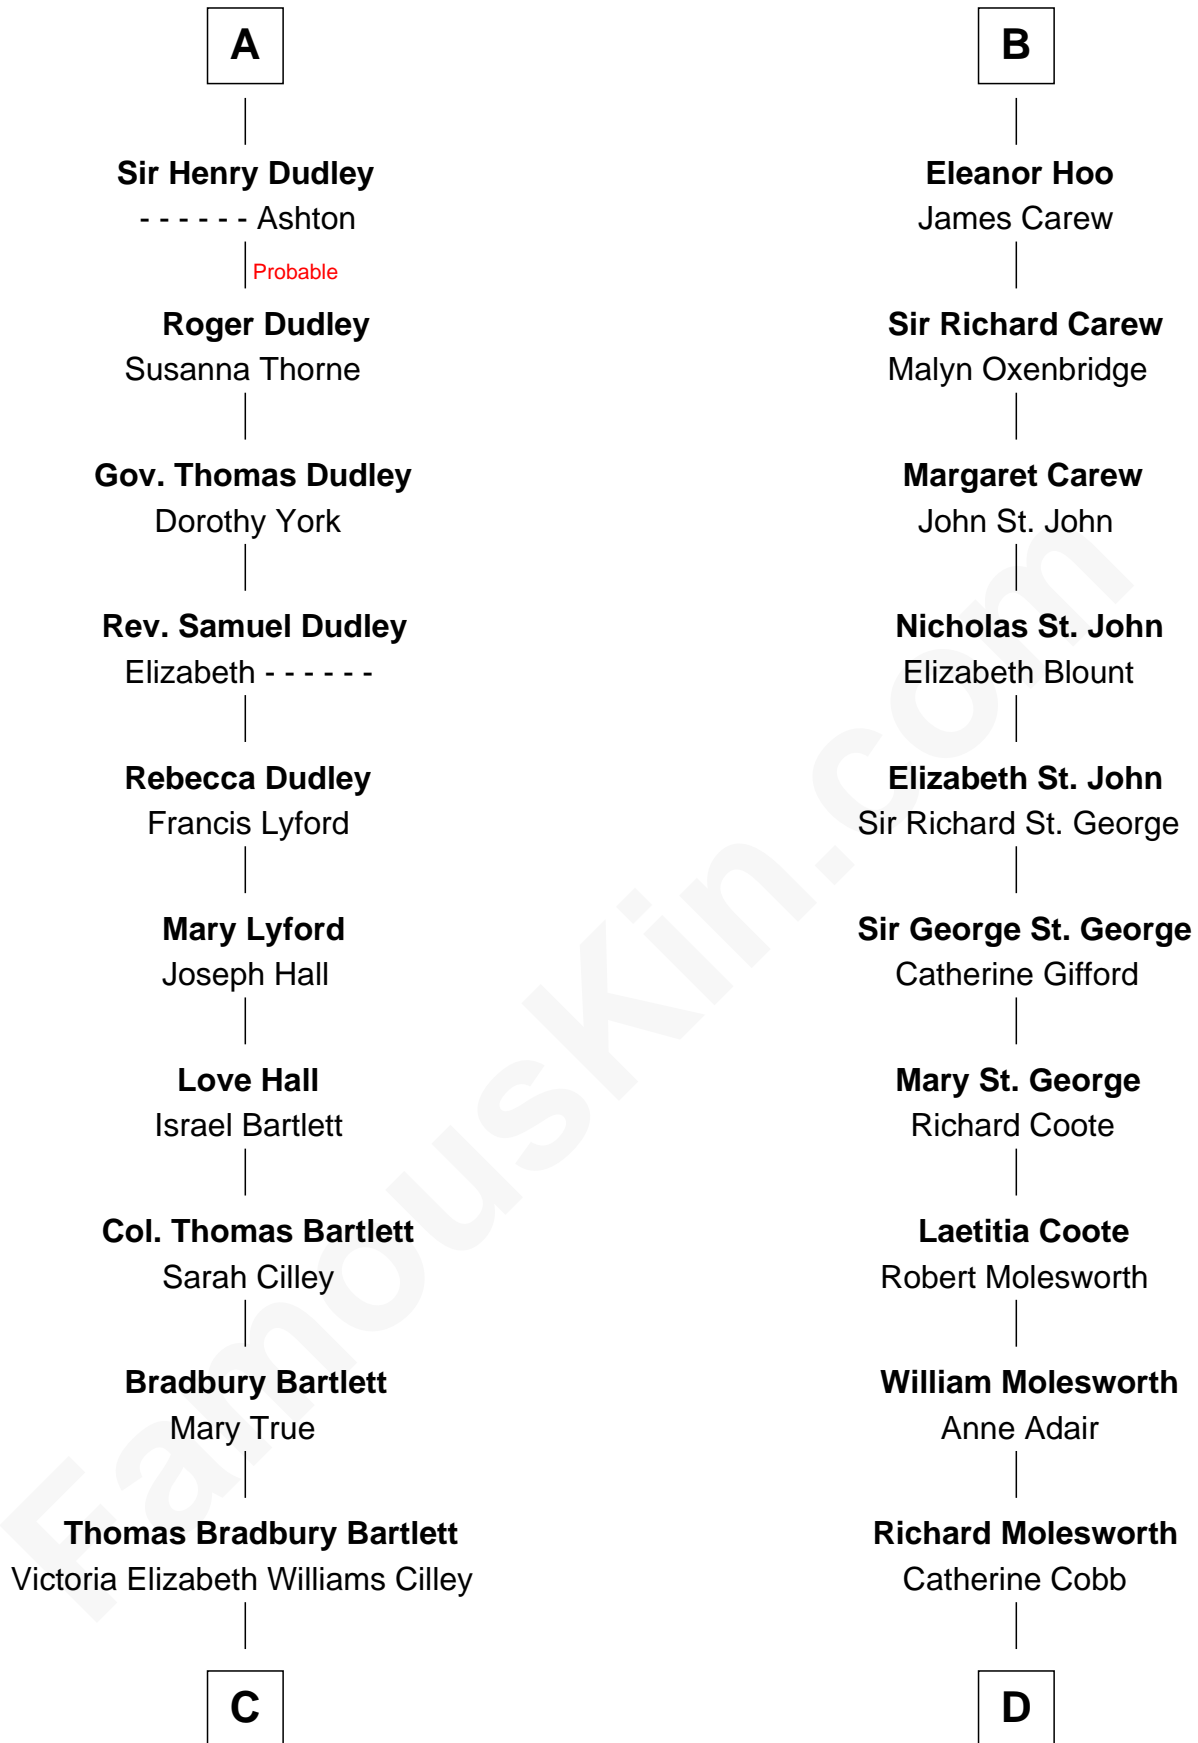

FamousKin.com Relationship Chart of

Alan Shepard

Mercury and Apollo Astronaut

19th cousin 1 time removed of

Olivia De Havilland

Movie Actress

Sir Thomas de Berkeley

Joan de Ferrers

Eve la Zouche

Isabel de Berkeley

Sir Robert de Clifford

Sir Roger de Clifford

Maud de Beauchamp

Katherine de Clifford

Sir Ralph de Greystoke

Maud de Greystoke

Eudo de Welles

Sir Lionel de Welles

Joan de Waterton

Eleanor de Welles

Sir Thomas Hoo

B

C

Annie Elizabeth Bartlett
Frederick Johnson Shepard

Alan Bartlett Shepard
Pauline Renza Emerson

Alan Shepard
Mercury and Apollo Astronaut

D

John Molesworth
Louise Tomkyns

Margaret Letitia Molesworth
Charles Richard De Havilland

Walter Augustus De Havilland
Lillian Augusta Ruse