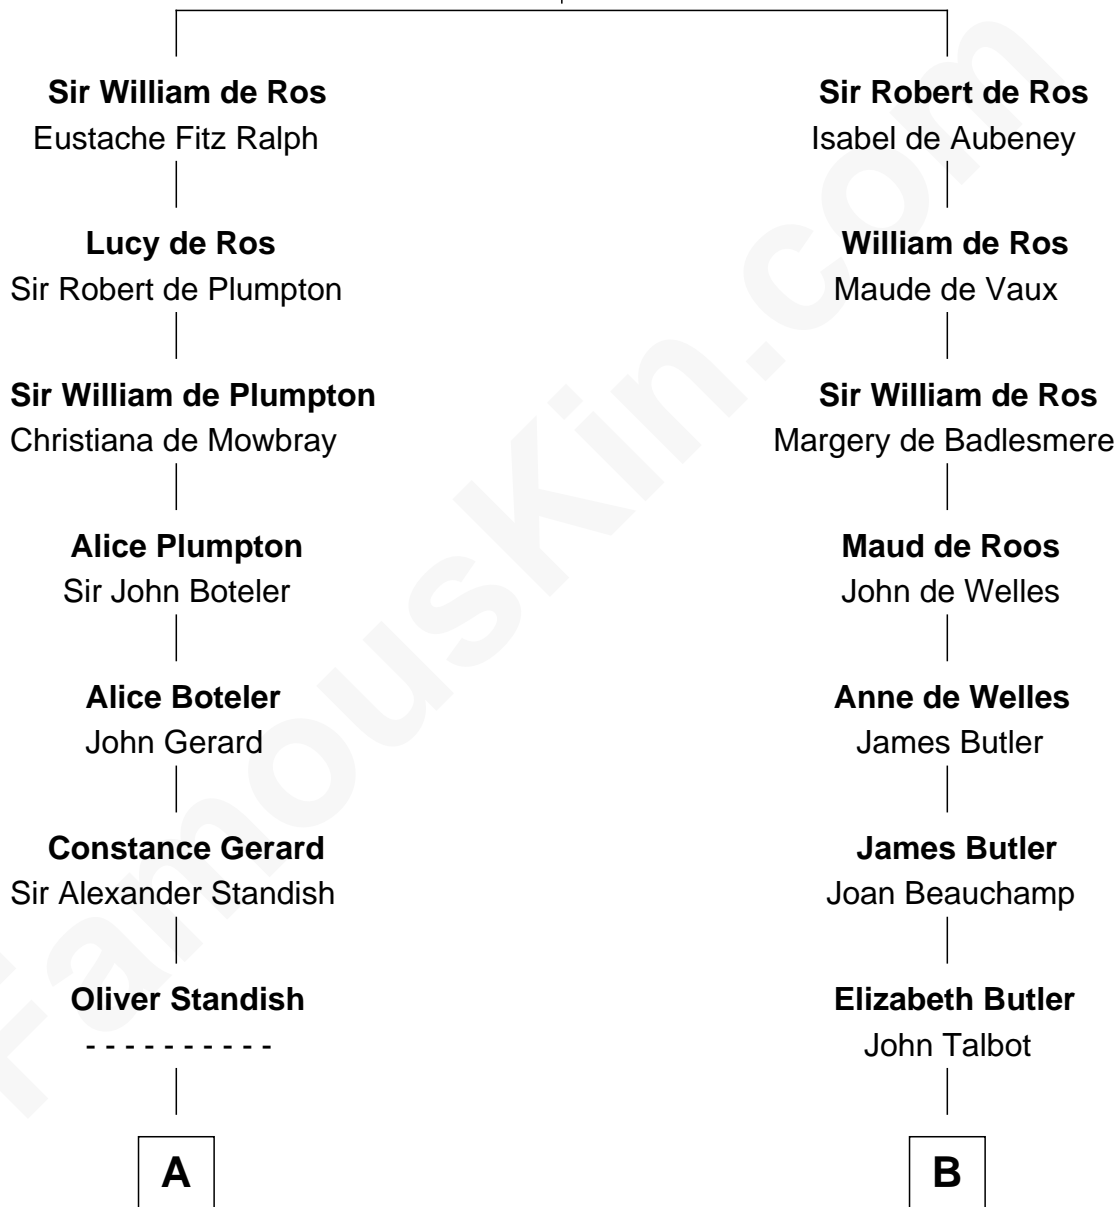

FamousKin.com Relationship Chart of

Alan Shepard

Mercury and Apollo Astronaut

20th cousin 1 time removed of

Joan Fontaine

Movie Actress

Sir William de Ros

Lucy FitzPiers