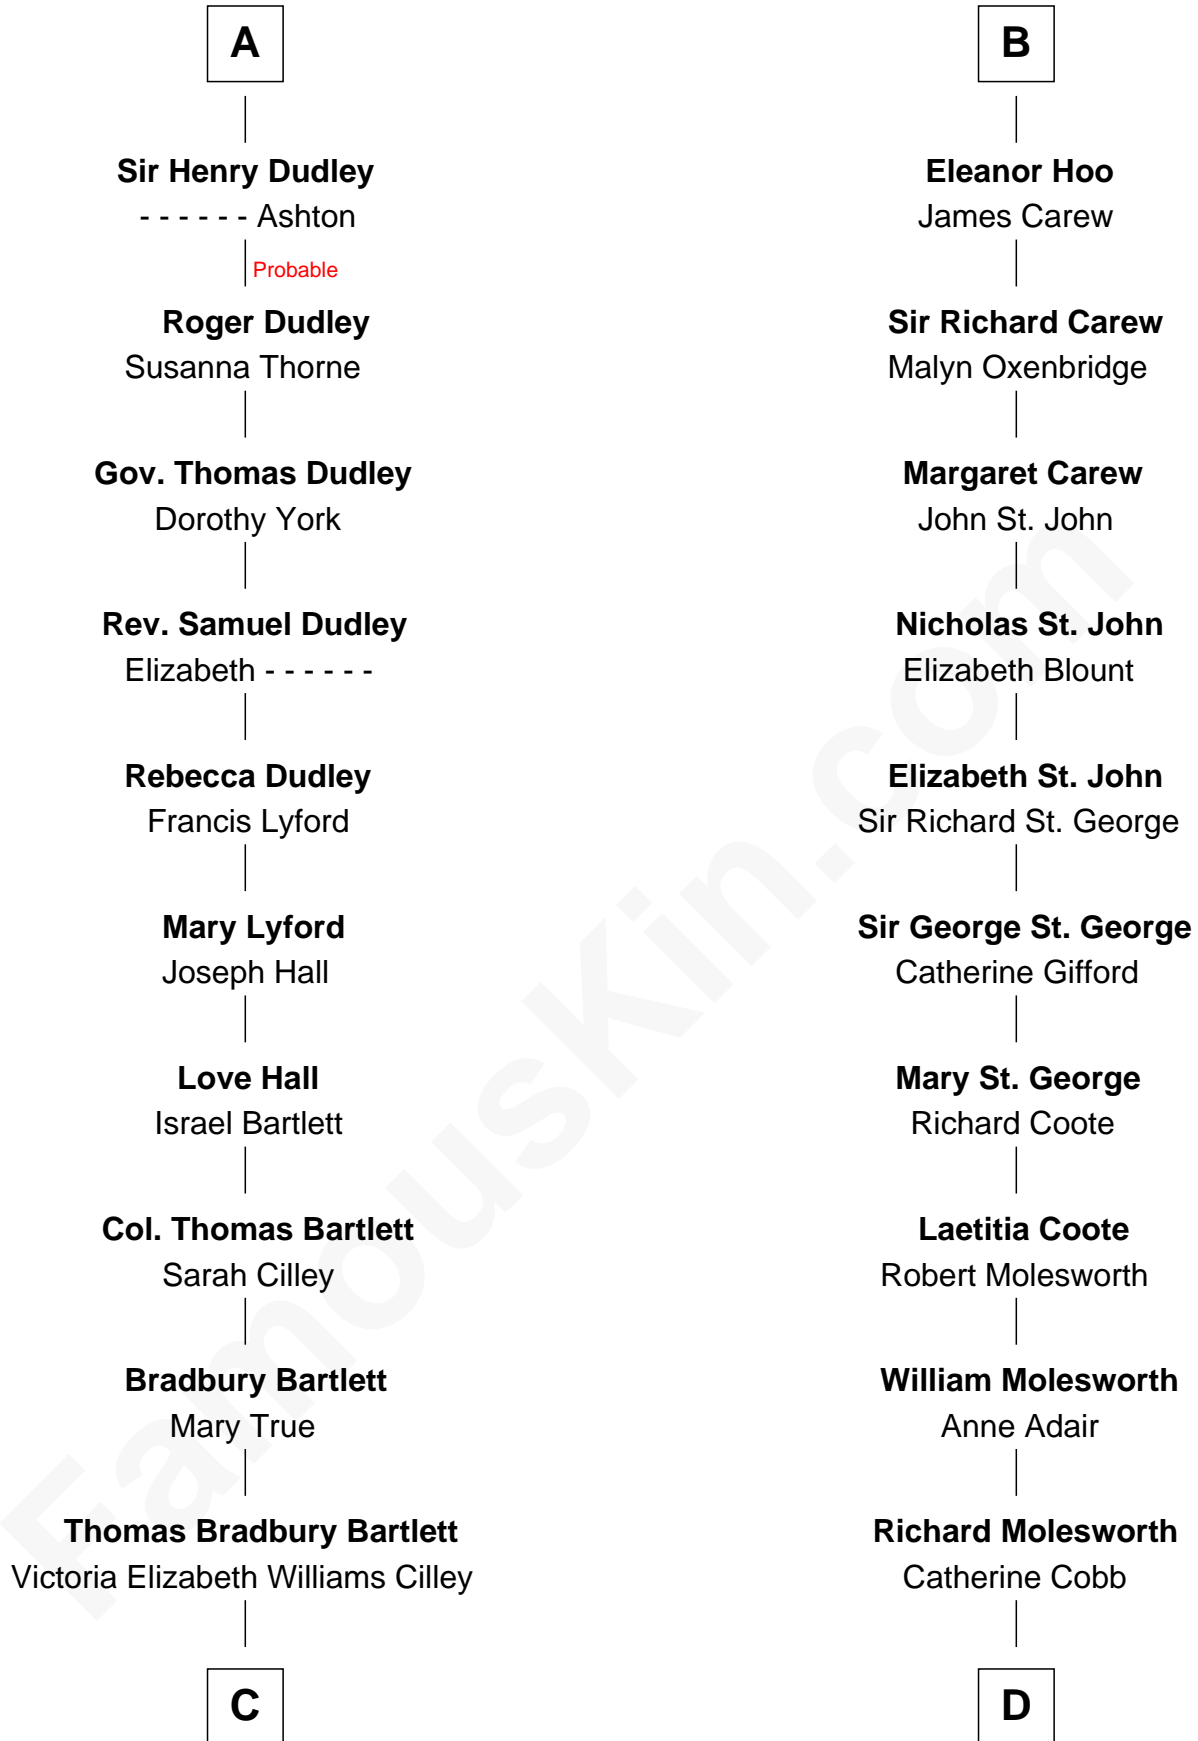

FamousKin.com Relationship Chart of

Alan Shepard

Mercury and Apollo Astronaut

19th cousin 1 time removed of

Joan Fontaine

Movie Actress

Sir Thomas de Berkeley

Joan de Ferrers

Eve la Zouche

Isabel de Berkeley

Sir Robert de Clifford

Sir Roger de Clifford

Maud de Beauchamp

Katherine de Clifford

Sir Ralph de Greystoke

Maud de Greystoke

Eudo de Welles

Sir Lionel de Welles

Joan de Waterton

Eleanor de Welles

Sir Thomas Hoo

B

C

Annie Elizabeth Bartlett
Frederick Johnson Shepard

Alan Bartlett Shepard
Pauline Renza Emerson

Alan Shepard
Mercury and Apollo Astronaut

D

John Molesworth
Louise Tomkyns

Margaret Letitia Molesworth
Charles Richard De Havilland

Walter Augustus De Havilland
Lillian Augusta Ruse