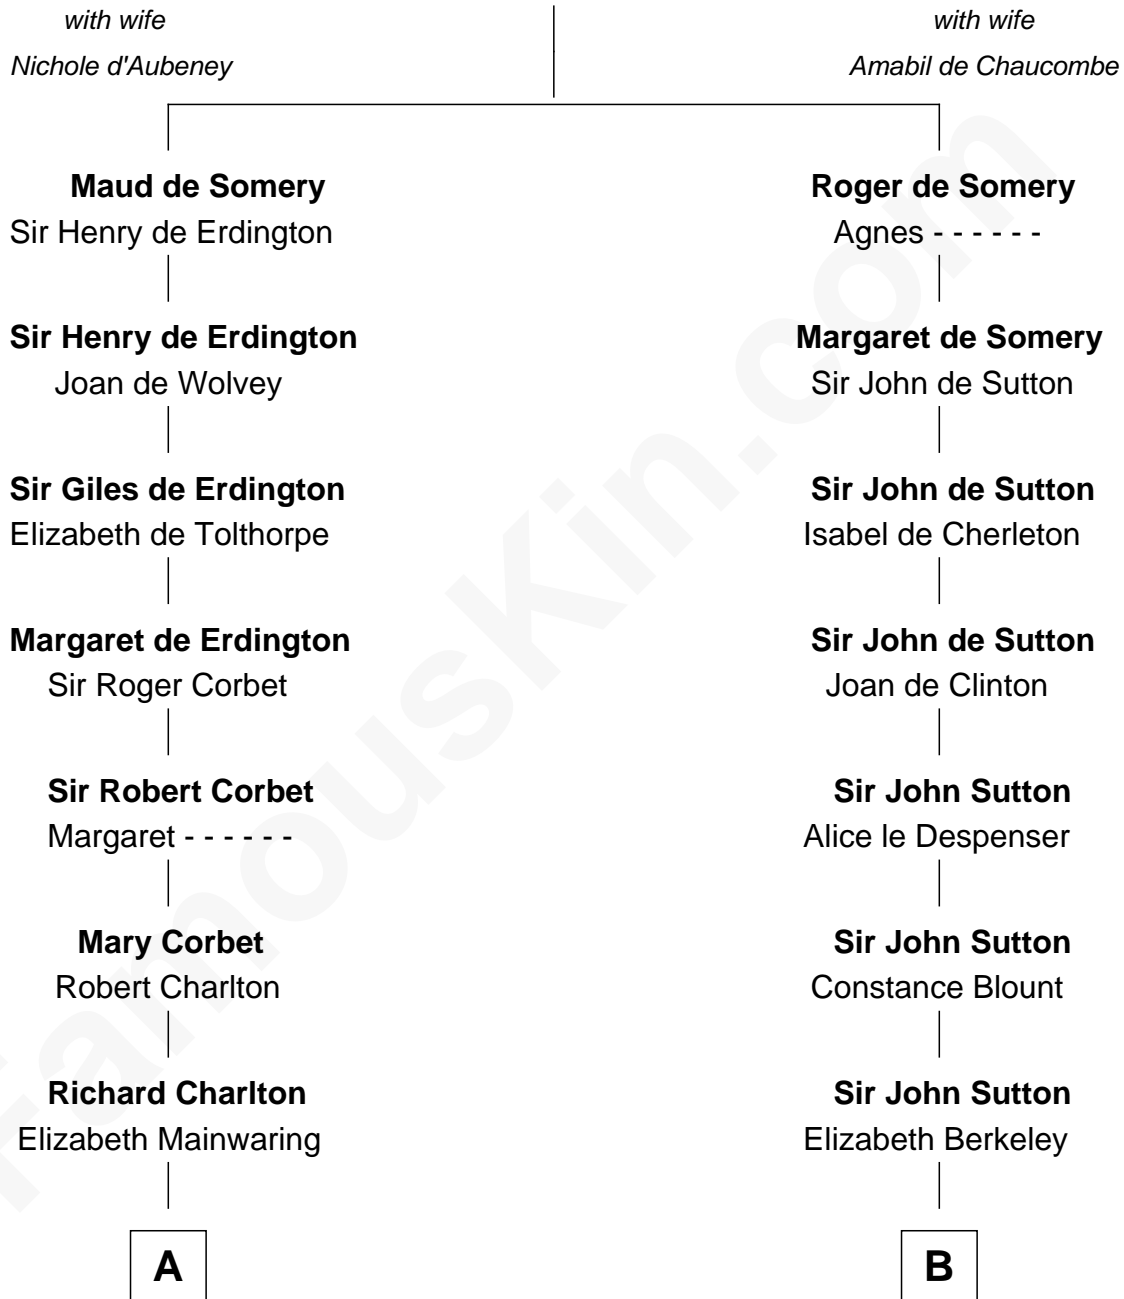

# FamousKin.com Relationship Chart of

**Alan Shepard**

*Mercury and Apollo Astronaut*

16th cousin 4 times removed of

**George Clinton**

*4th U.S. Vice President*

## Sir Roger de Somery

**C**

—  
**Charles Stillman Emerson**

Hannah Maria Emmons

—  
**Charles Stillman Emerson**

Belle Winslow

—  
**Pauline Renza Emerson**

Alan Bartlett Shepard

—  
**Alan Shepard**

*Mercury and Apollo Astronaut*

FamousKin.com