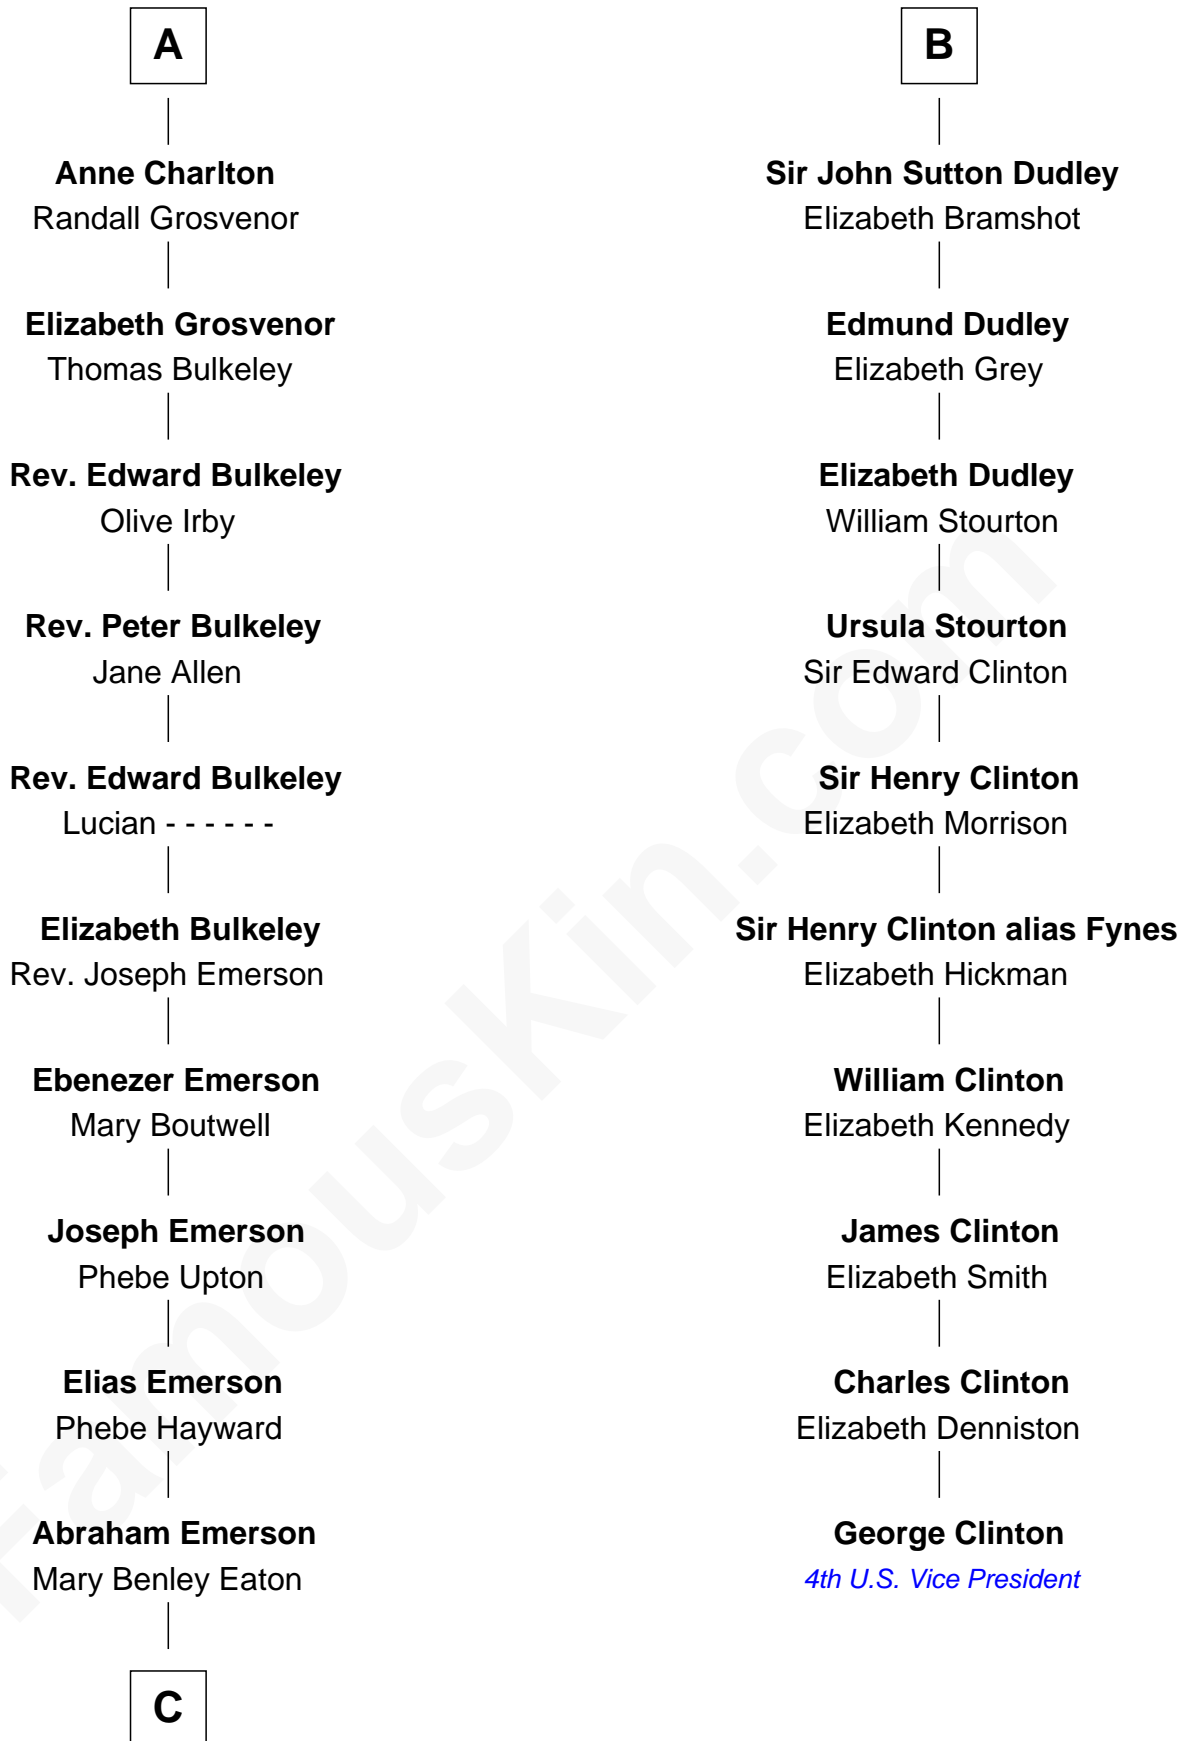

# FamousKin.com Relationship Chart of

**Alan Shepard**

*Mercury and Apollo Astronaut*

16th cousin 4 times removed of

**George Clinton**

*4th U.S. Vice President*

## Sir Roger de Somery

**C**

—  
**Charles Stillman Emerson**

Hannah Maria Emmons

—  
**Charles Stillman Emerson**

Belle Winslow

—  
**Pauline Renza Emerson**

Alan Bartlett Shepard