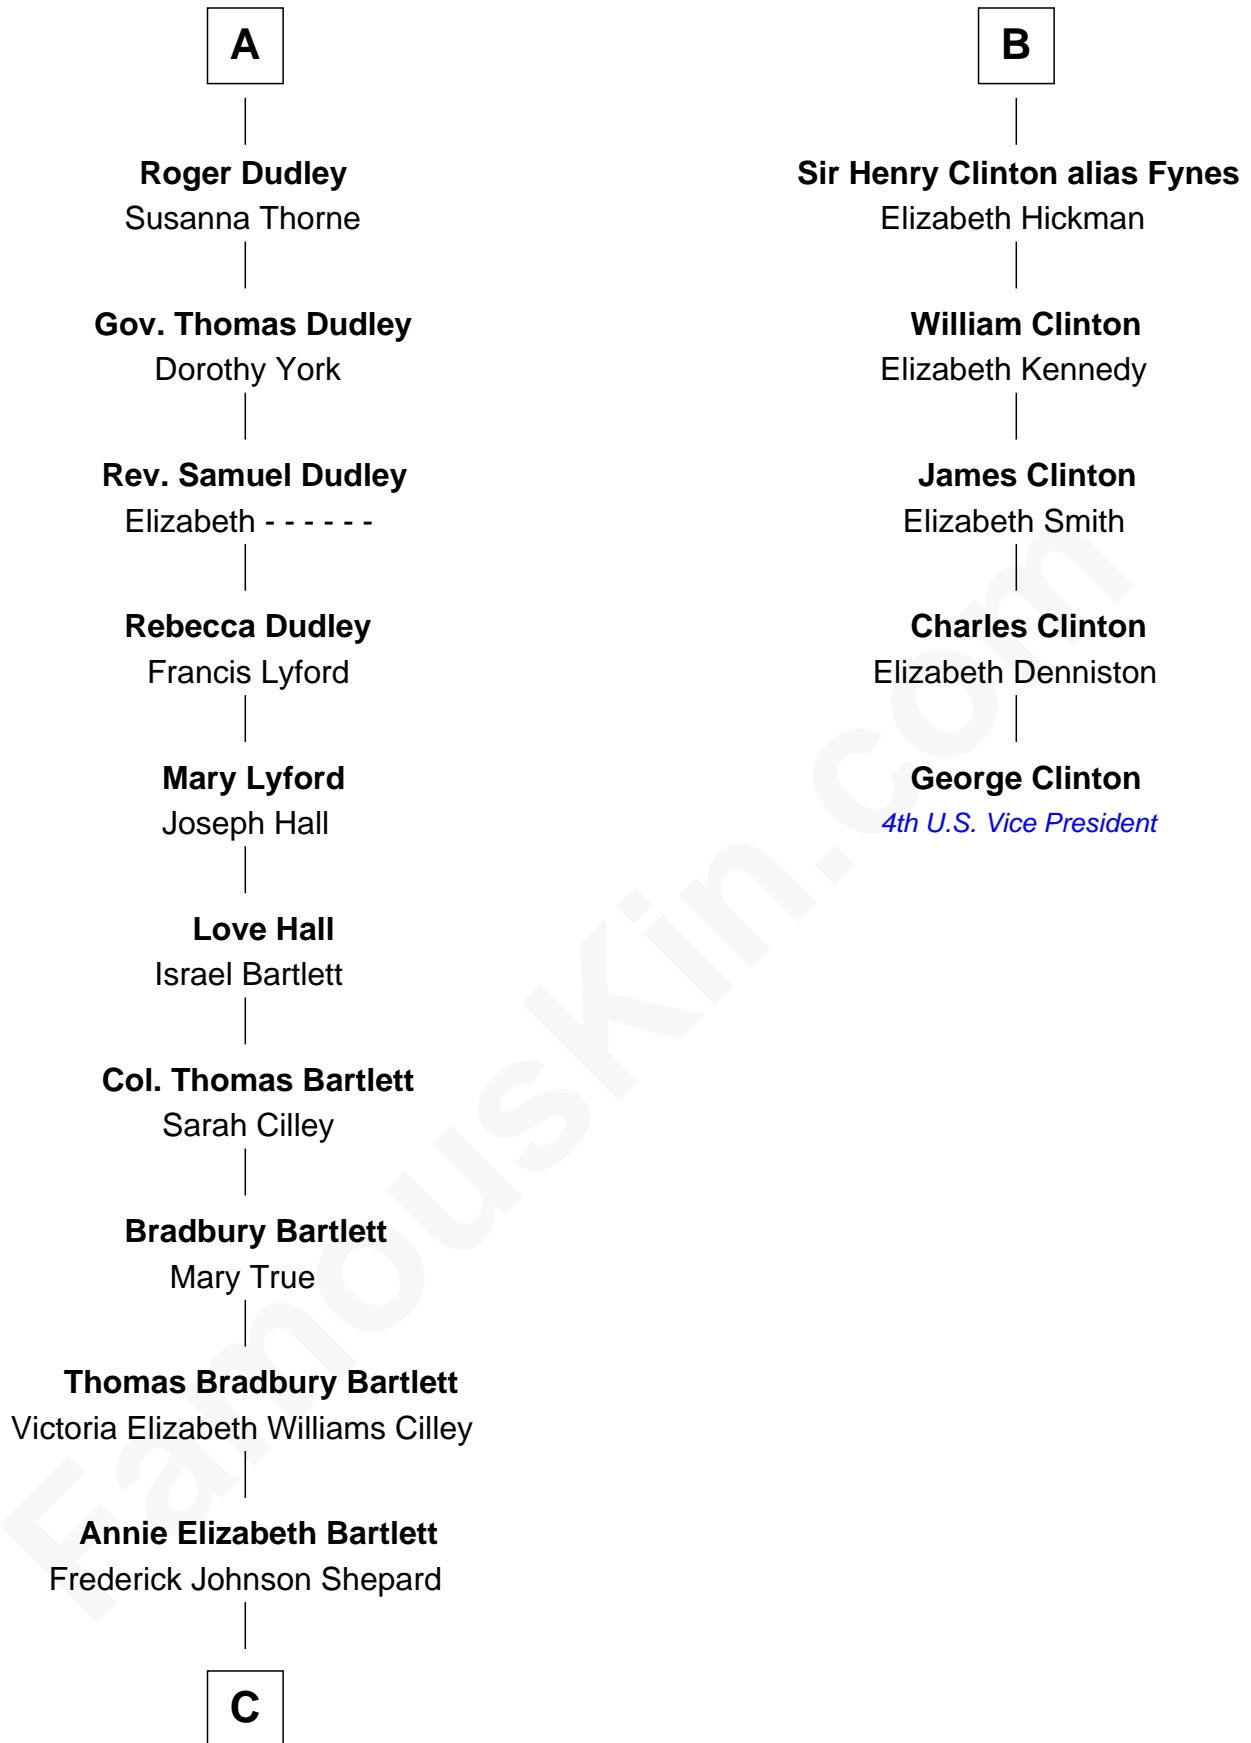

# FamousKin.com Relationship Chart of

**Alan Shepard**

*Mercury and Apollo Astronaut*

11th cousin 7 times removed of

**George Clinton**

*4th U.S. Vice President*

**Thomas Holand**  
Joan Plantagenet

**Sir Thomas de Holand**

Elizabeth of Lancaster

**Constance de Holand**

Sir John Grey

**Sir Edmund Grey**

Katherine Percy

**George Grey**

Catherine Herbert

**Anne Grey**

Sir John Hussey

**Bridget Hussey**

Sir Richard Morrison

**Elizabeth Morrison**

Sir Henry Clinton

**B**

**C**

—  
**Alan Bartlett Shepard**  
Pauline Renza Emerson

—  
**Alan Shepard**  
*Mercury and Apollo Astronaut*

FamousKin.com