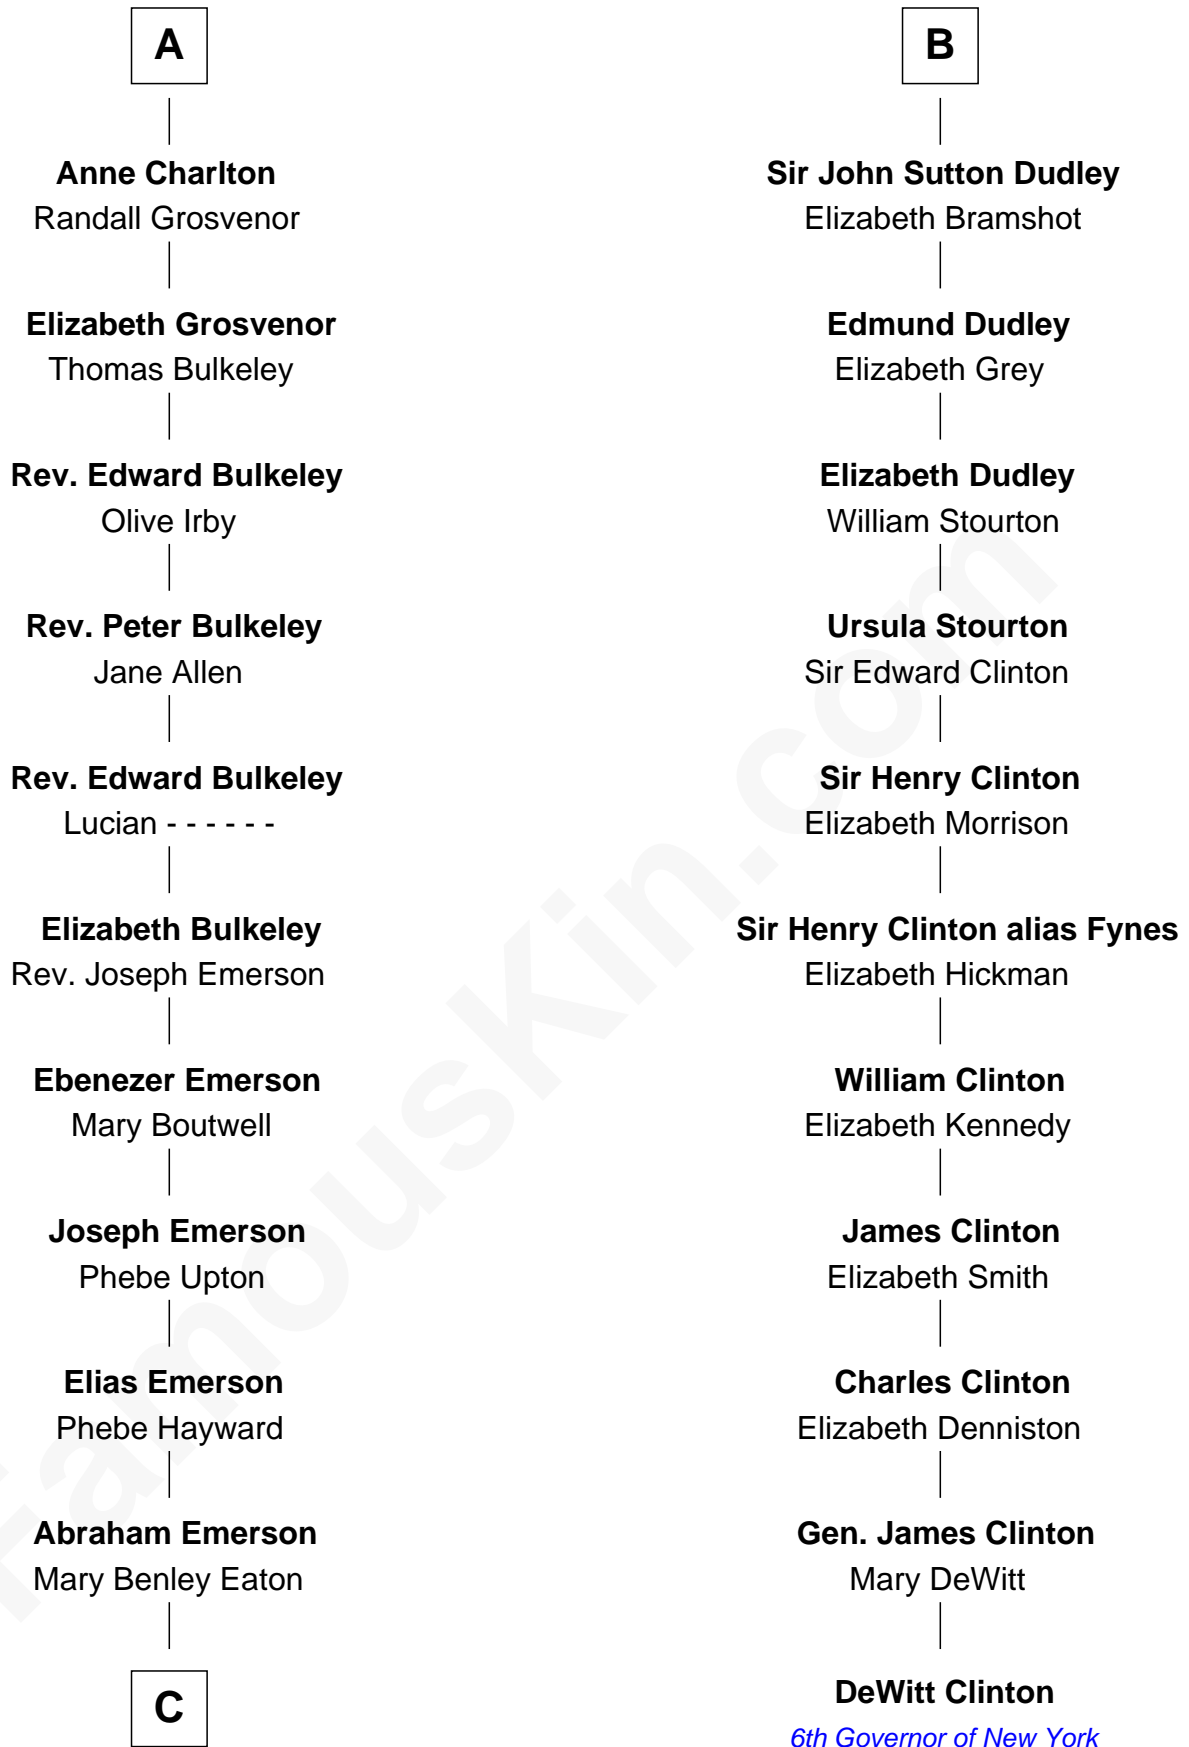

FamousKin.com

Relationship Chart of

Alan Shepard

Mercury and Apollo Astronaut

17th cousin 3 times removed of

DeWitt Clinton

6th Governor of New York

Sir Roger de Somery

Mercury and Apollo Astronaut

FamousKin.com