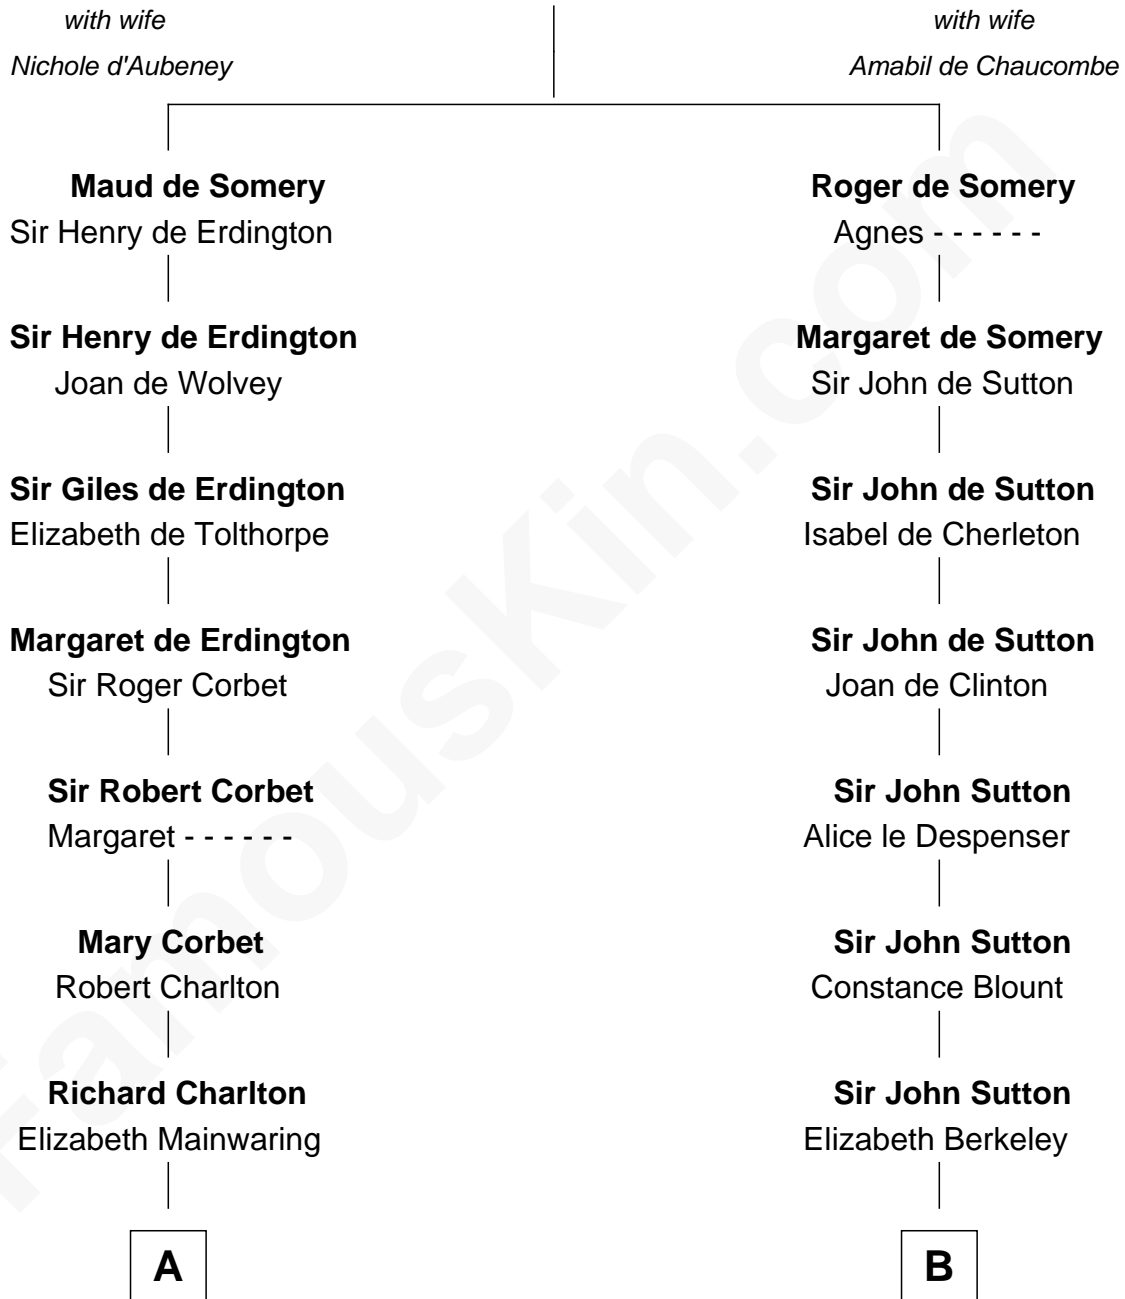

FamousKin.com

Relationship Chart of

Alan Shepard

Mercury and Apollo Astronaut

17th cousin 3 times removed of

DeWitt Clinton

6th Governor of New York

Sir Roger de Somery

Mercury and Apollo Astronaut

FamousKin.com