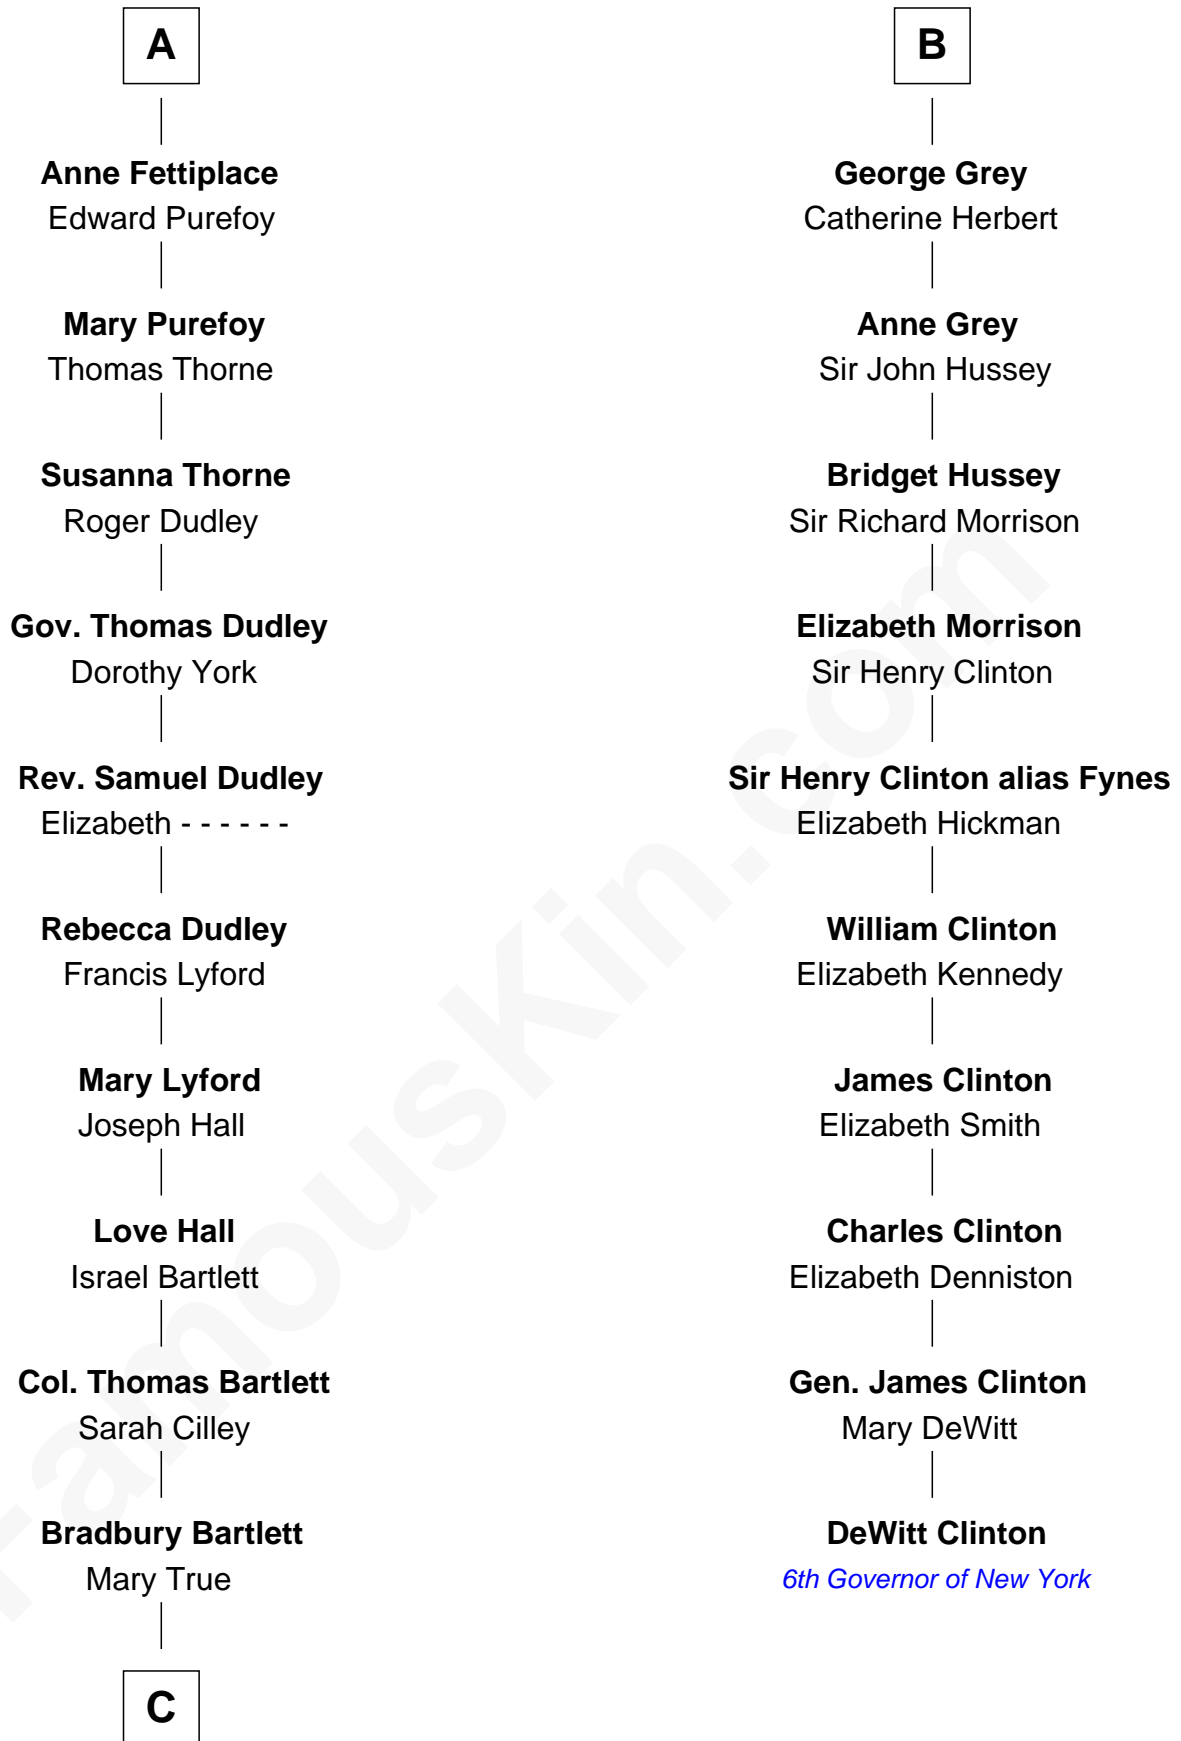

## Relationship Chart of

### Alan Shepard

*Mercury and Apollo Astronaut*

16th cousin 4 times removed of

### DeWitt Clinton

*6th Governor of New York*

**C**

—  
**Thomas Bradbury Bartlett**  
Victoria Elizabeth Williams Cilley

—  
**Annie Elizabeth Bartlett**  
Frederick Johnson Shepard

—  
**Alan Bartlett Shepard**  
Pauline Renza Emerson

—  
**Alan Shepard**  
*Mercury and Apollo Astronaut*

FamousKin.com