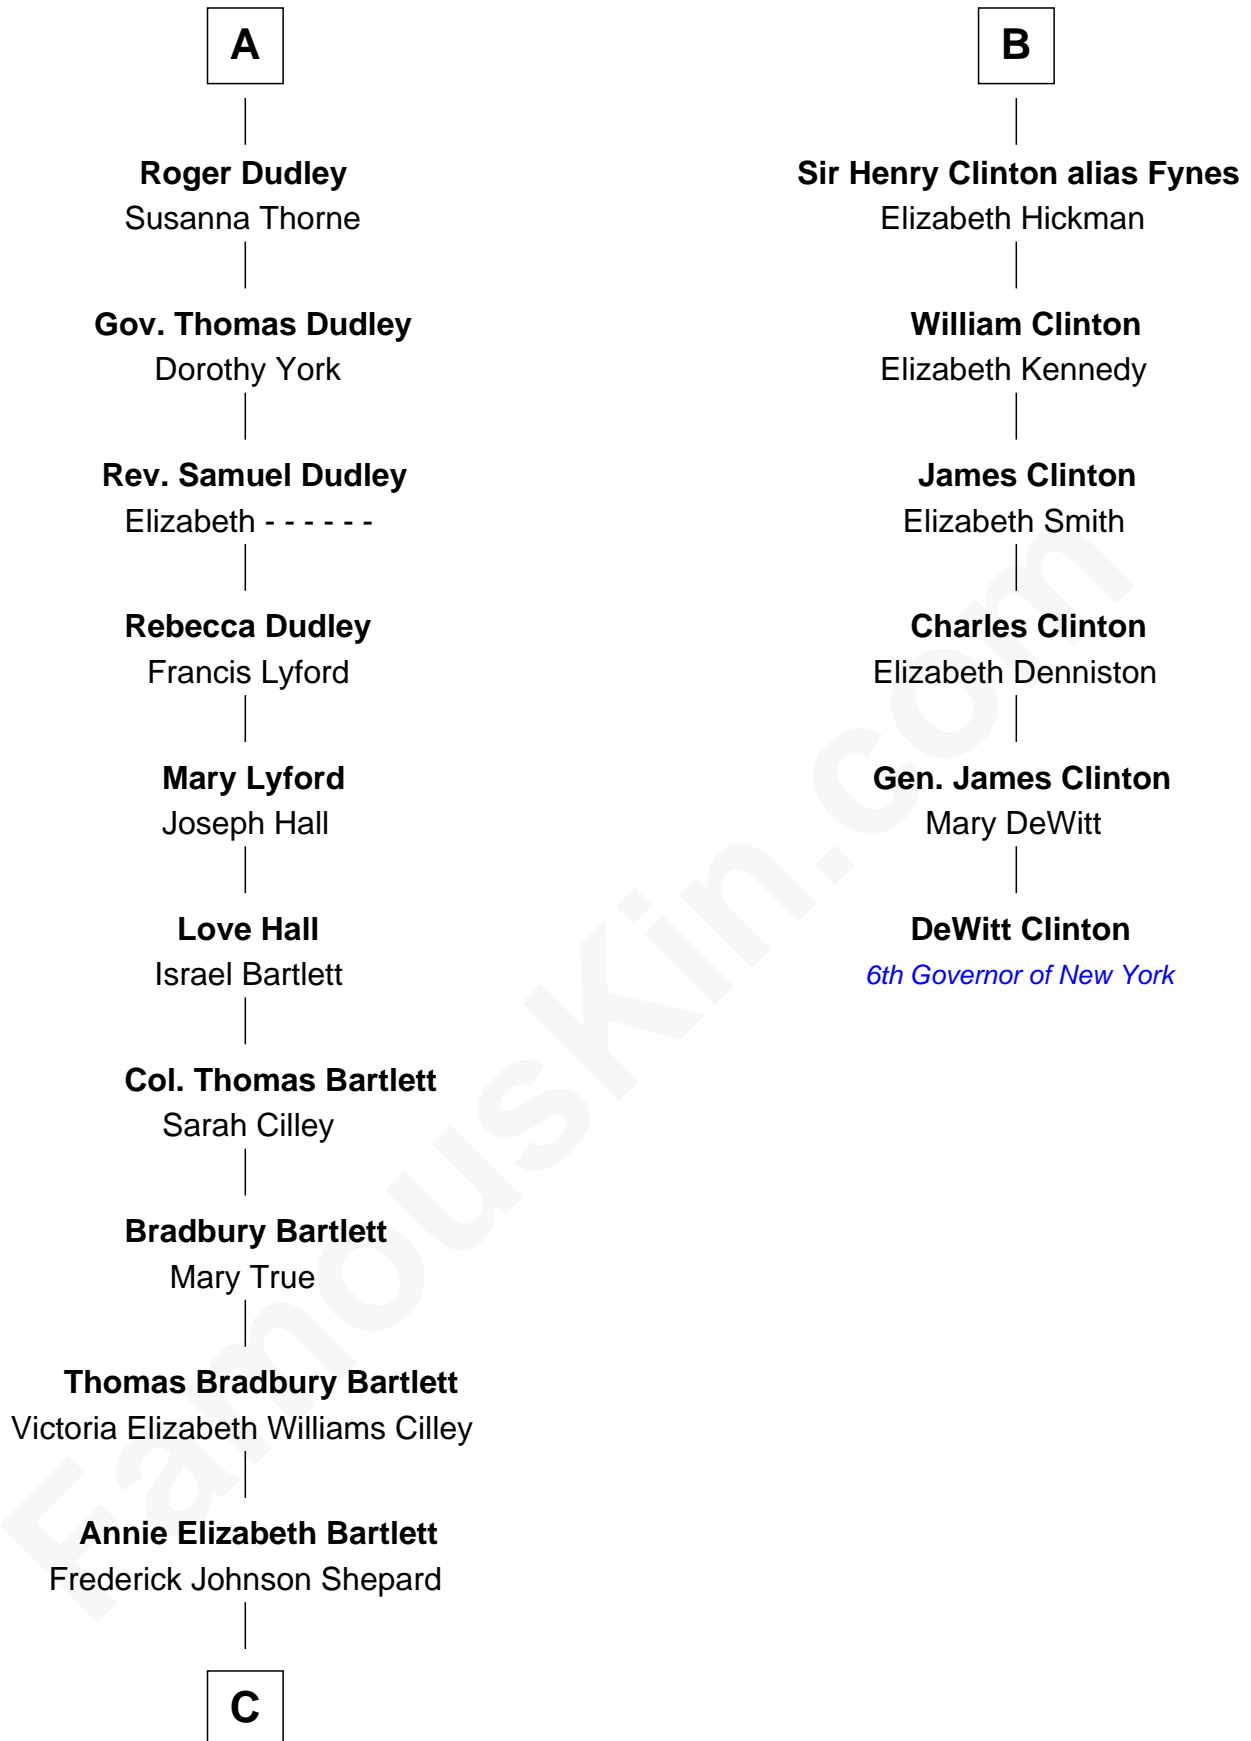

# FamousKin.com Relationship Chart of

**Alan Shepard**

*Mercury and Apollo Astronaut*

12th cousin 6 times removed of

**DeWitt Clinton**

*6th Governor of New York*

**C**

—  
**Alan Bartlett Shepard**  
Pauline Renza Emerson

—  
**Alan Shepard**  
*Mercury and Apollo Astronaut*

FamousKin.com