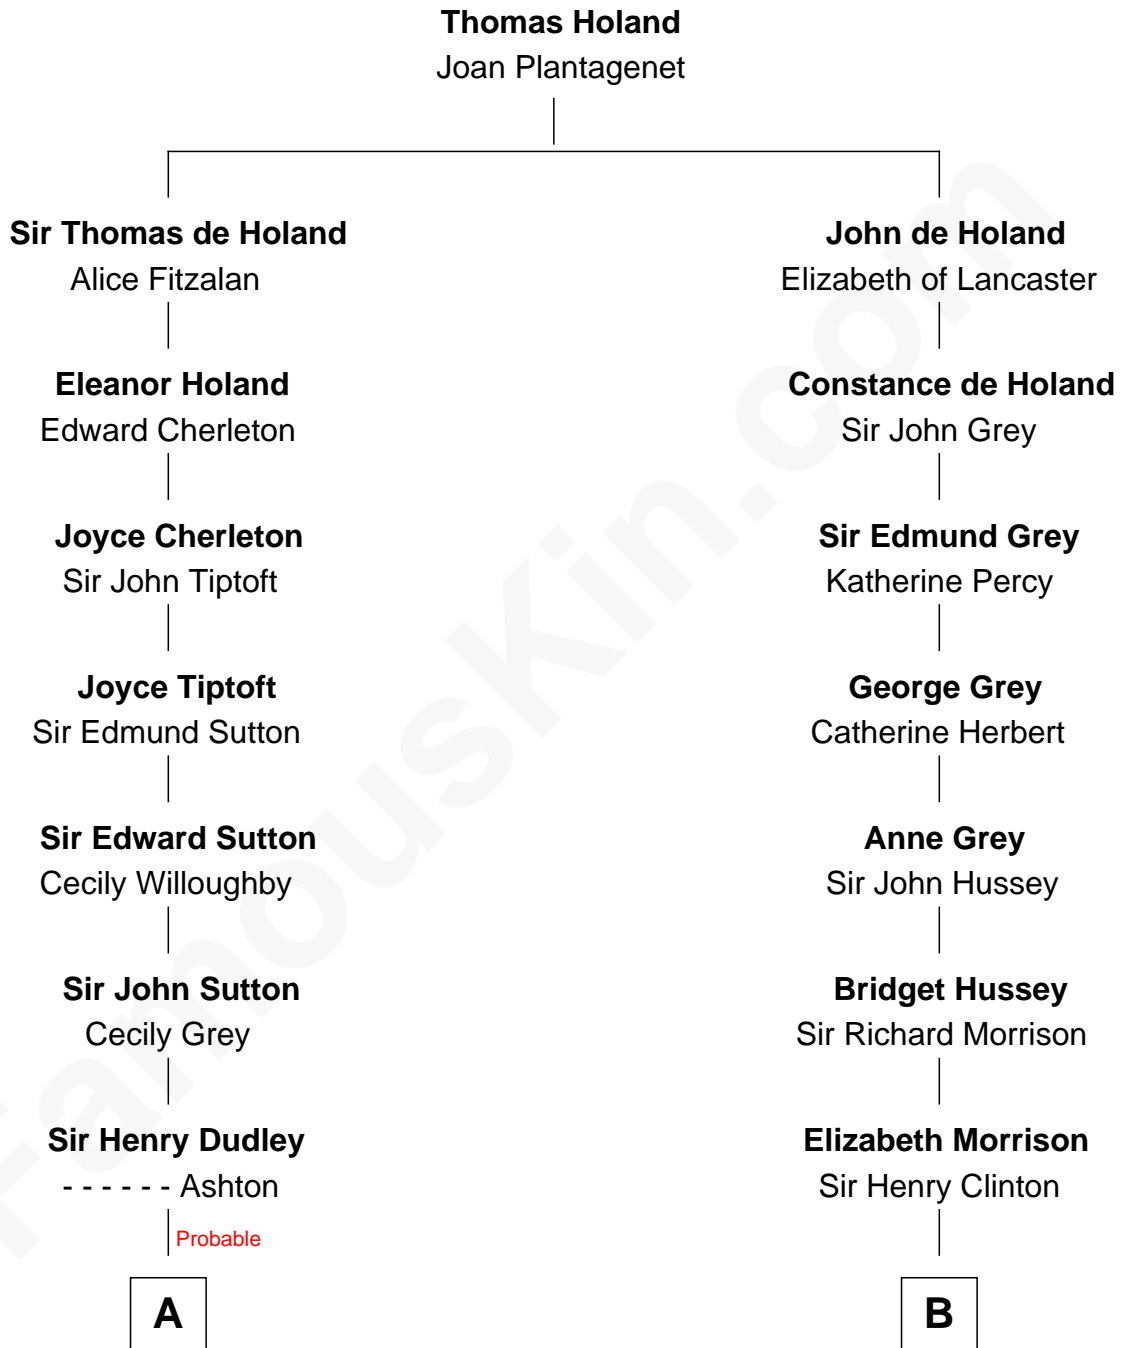

# FamousKin.com Relationship Chart of

**Alan Shepard**

*Mercury and Apollo Astronaut*

12th cousin 6 times removed of

**DeWitt Clinton**

*6th Governor of New York*

**C**

—  
**Alan Bartlett Shepard**  
Pauline Renza Emerson

—  
**Alan Shepard**  
*Mercury and Apollo Astronaut*

FamousKin.com