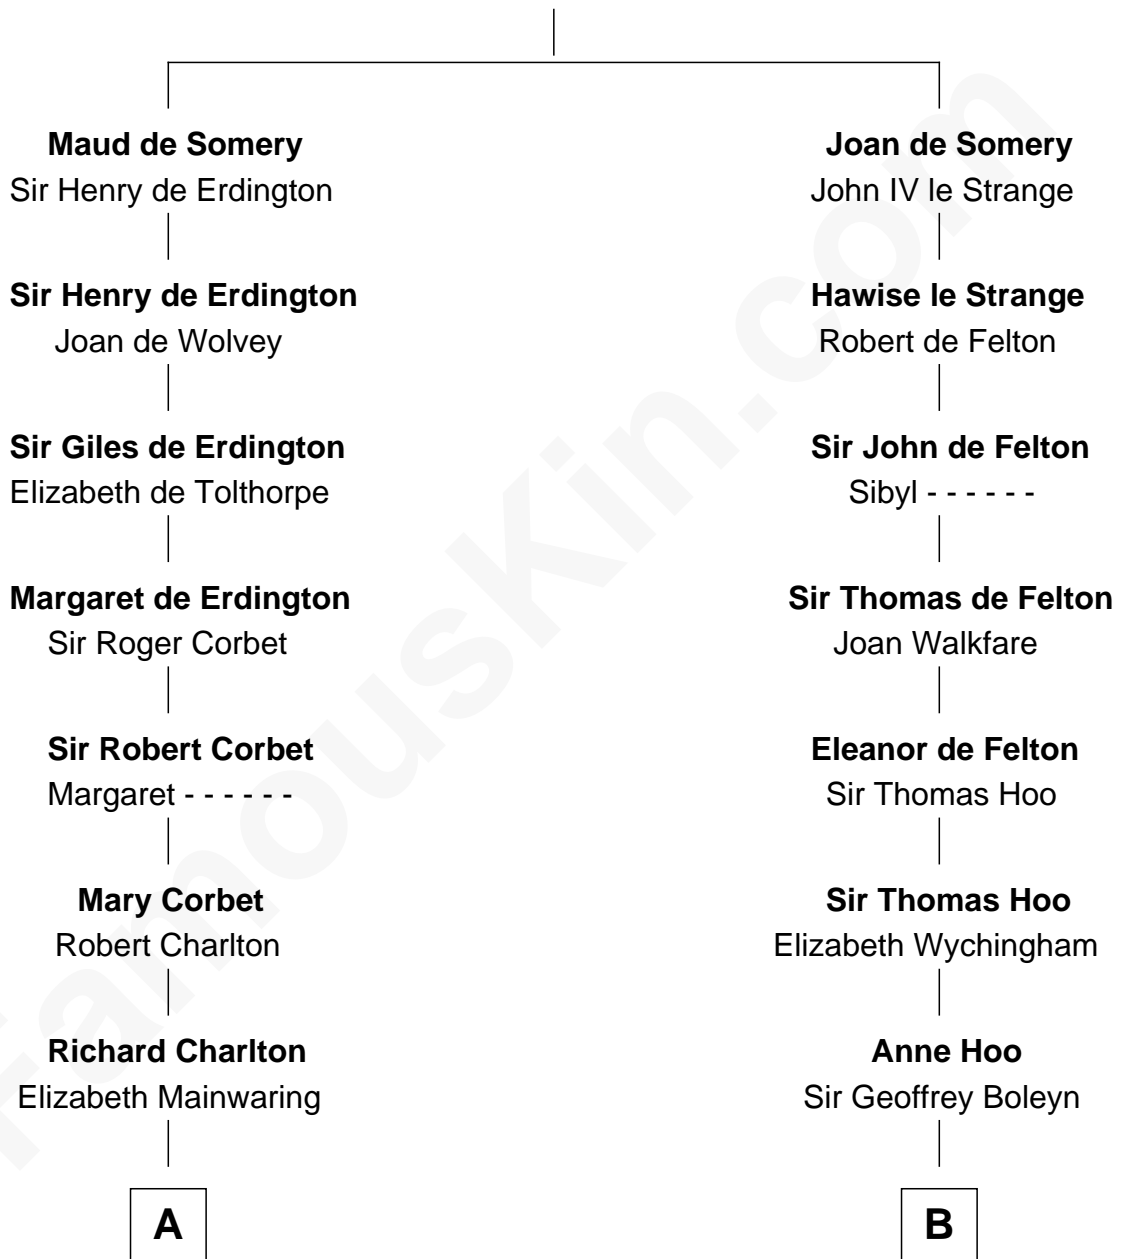

**FamousKin.com**  
**Relationship Chart of**  
**Alan Shepard**

*Mercury and Apollo Astronaut*

19th cousin 1 time removed of

**Lt. Gen. James Brudenell**

*Leader of the "Charge of the Light Brigade"*

**Sir Roger de Somery**

Nichole d'Aubenev

**C**

**Charles Stillman Emerson**

Hannah Maria Emmons

**Charles Stillman Emerson**

Belle Winslow

**Pauline Renza Emerson**

Alan Bartlett Shepard