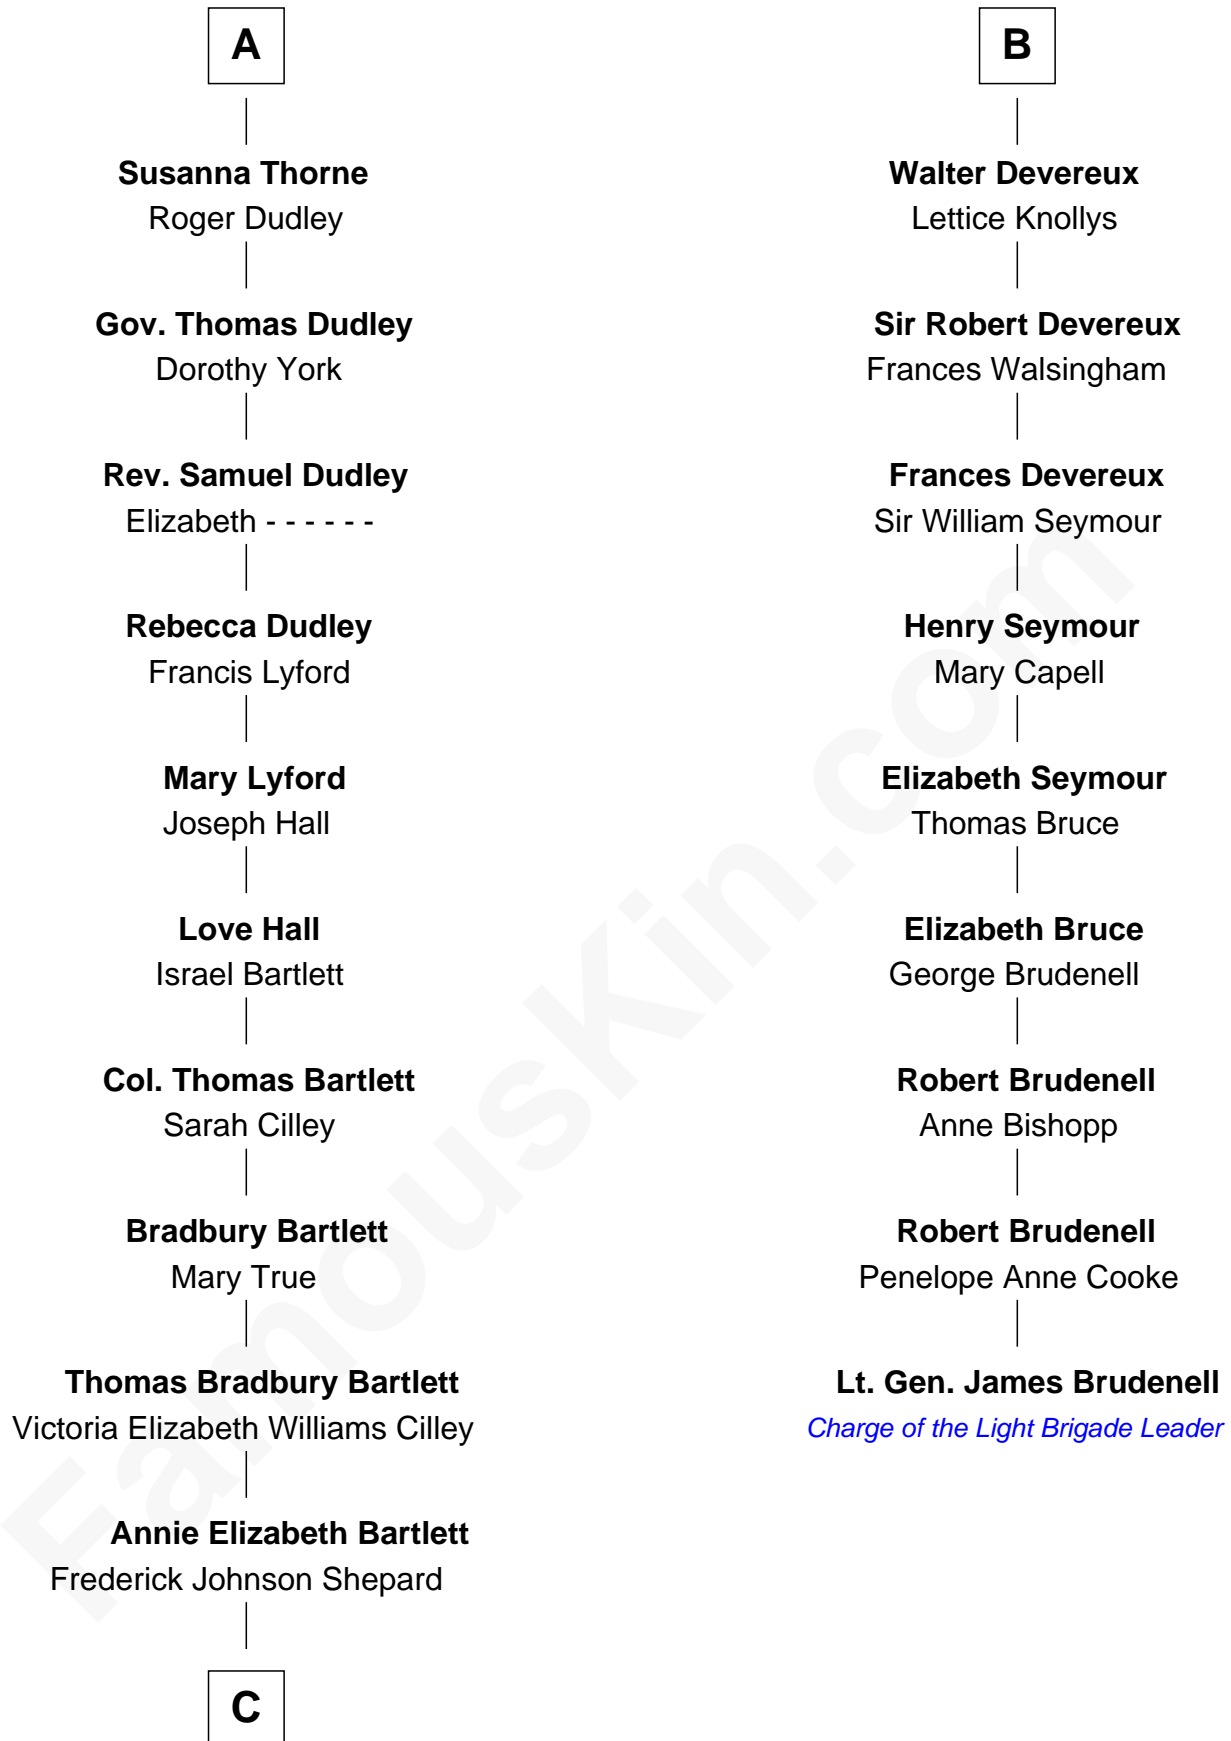

FamousKin.com

Relationship Chart of

Alan Shepard

Mercury and Apollo Astronaut

15th cousin 3 times removed of

Lt. Gen. James Brudenell

Leader of the "Charge of the Light Brigade"

C

Alan Bartlett Shepard
Pauline Renza Emerson

Alan Shepard
Mercury and Apollo Astronaut

FamousKin.com