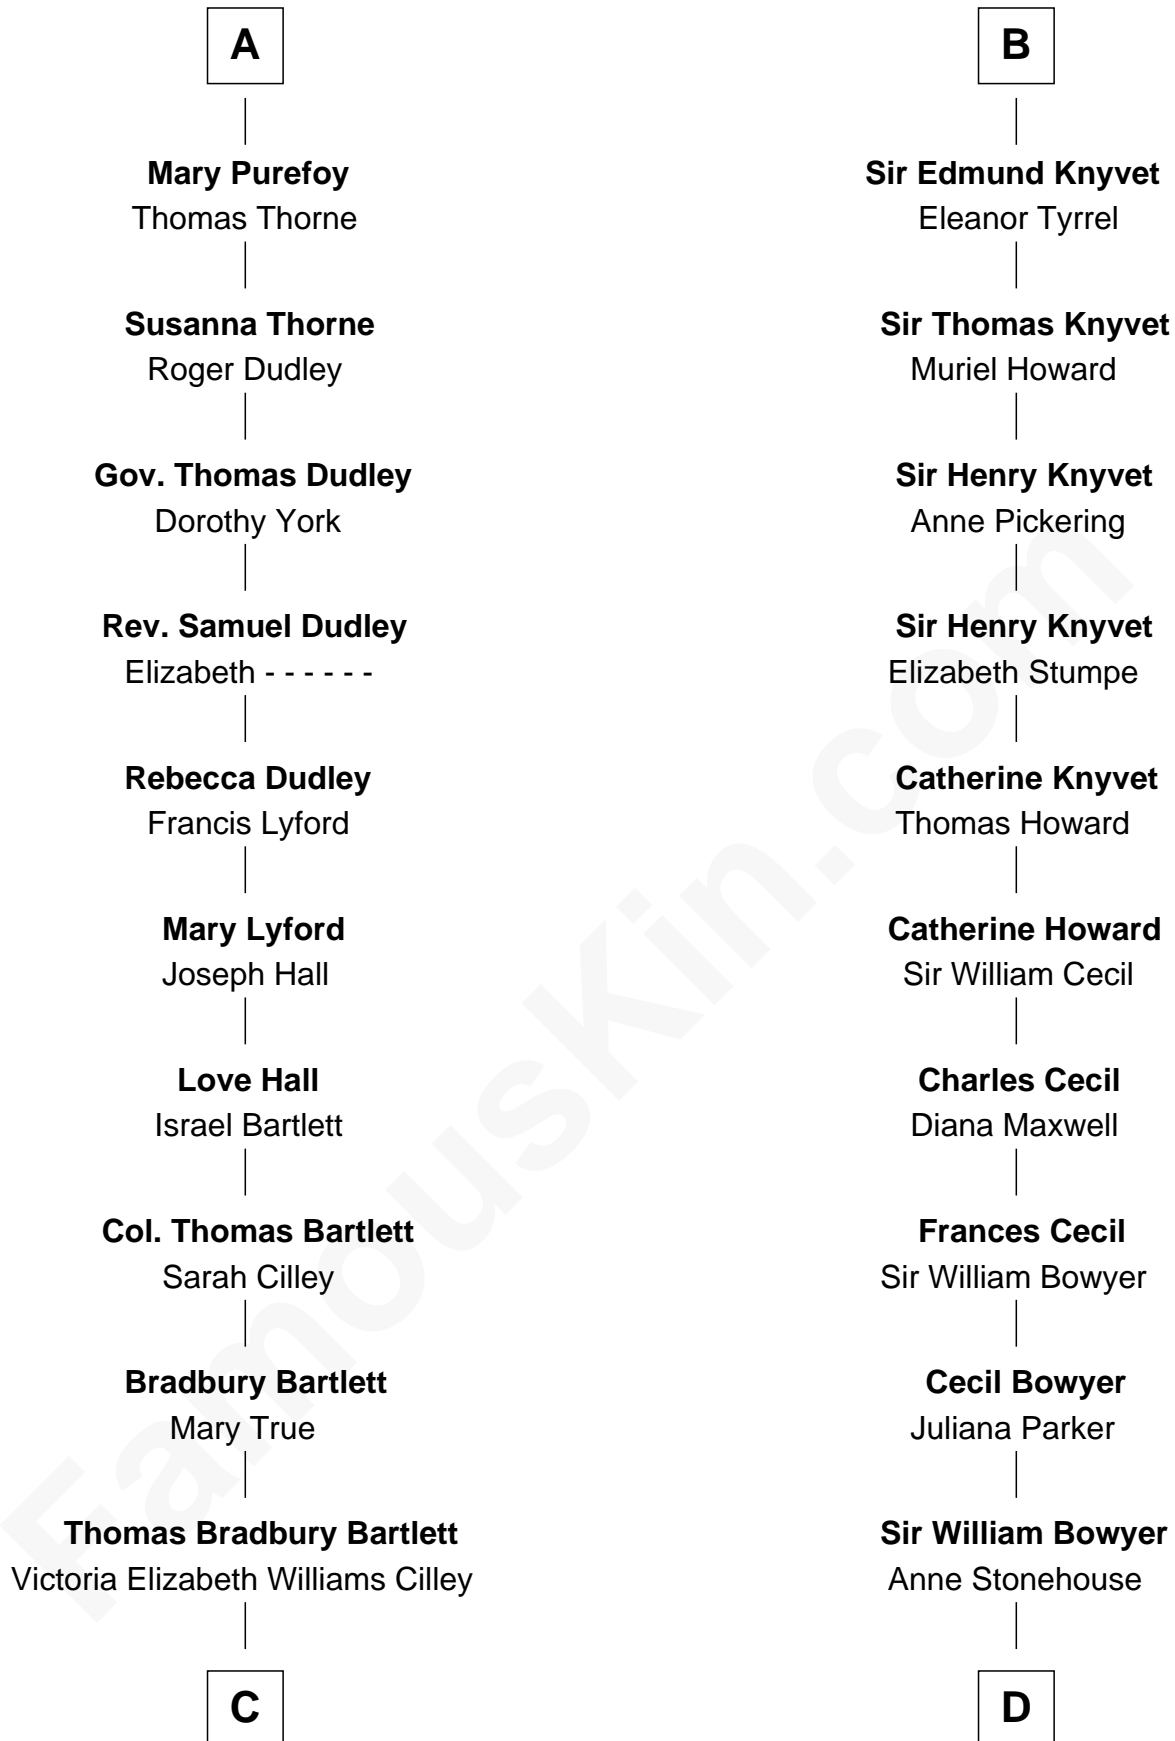

FamousKin.com Relationship Chart of

Alan Shepard

Mercury and Apollo Astronaut

19th cousin of

Lt. Gen. James Brudenell

Leader of the "Charge of the Light Brigade"

Sir John Marmion

Maud de Furnival

C

Annie Elizabeth Bartlett
Frederick Johnson Shepard

Alan Bartlett Shepard
Pauline Renza Emerson

Alan Shepard
Mercury and Apollo Astronaut

D

Penelope Bowyer
George John Cooke

Penelope Anne Cooke
Robert Brudenell