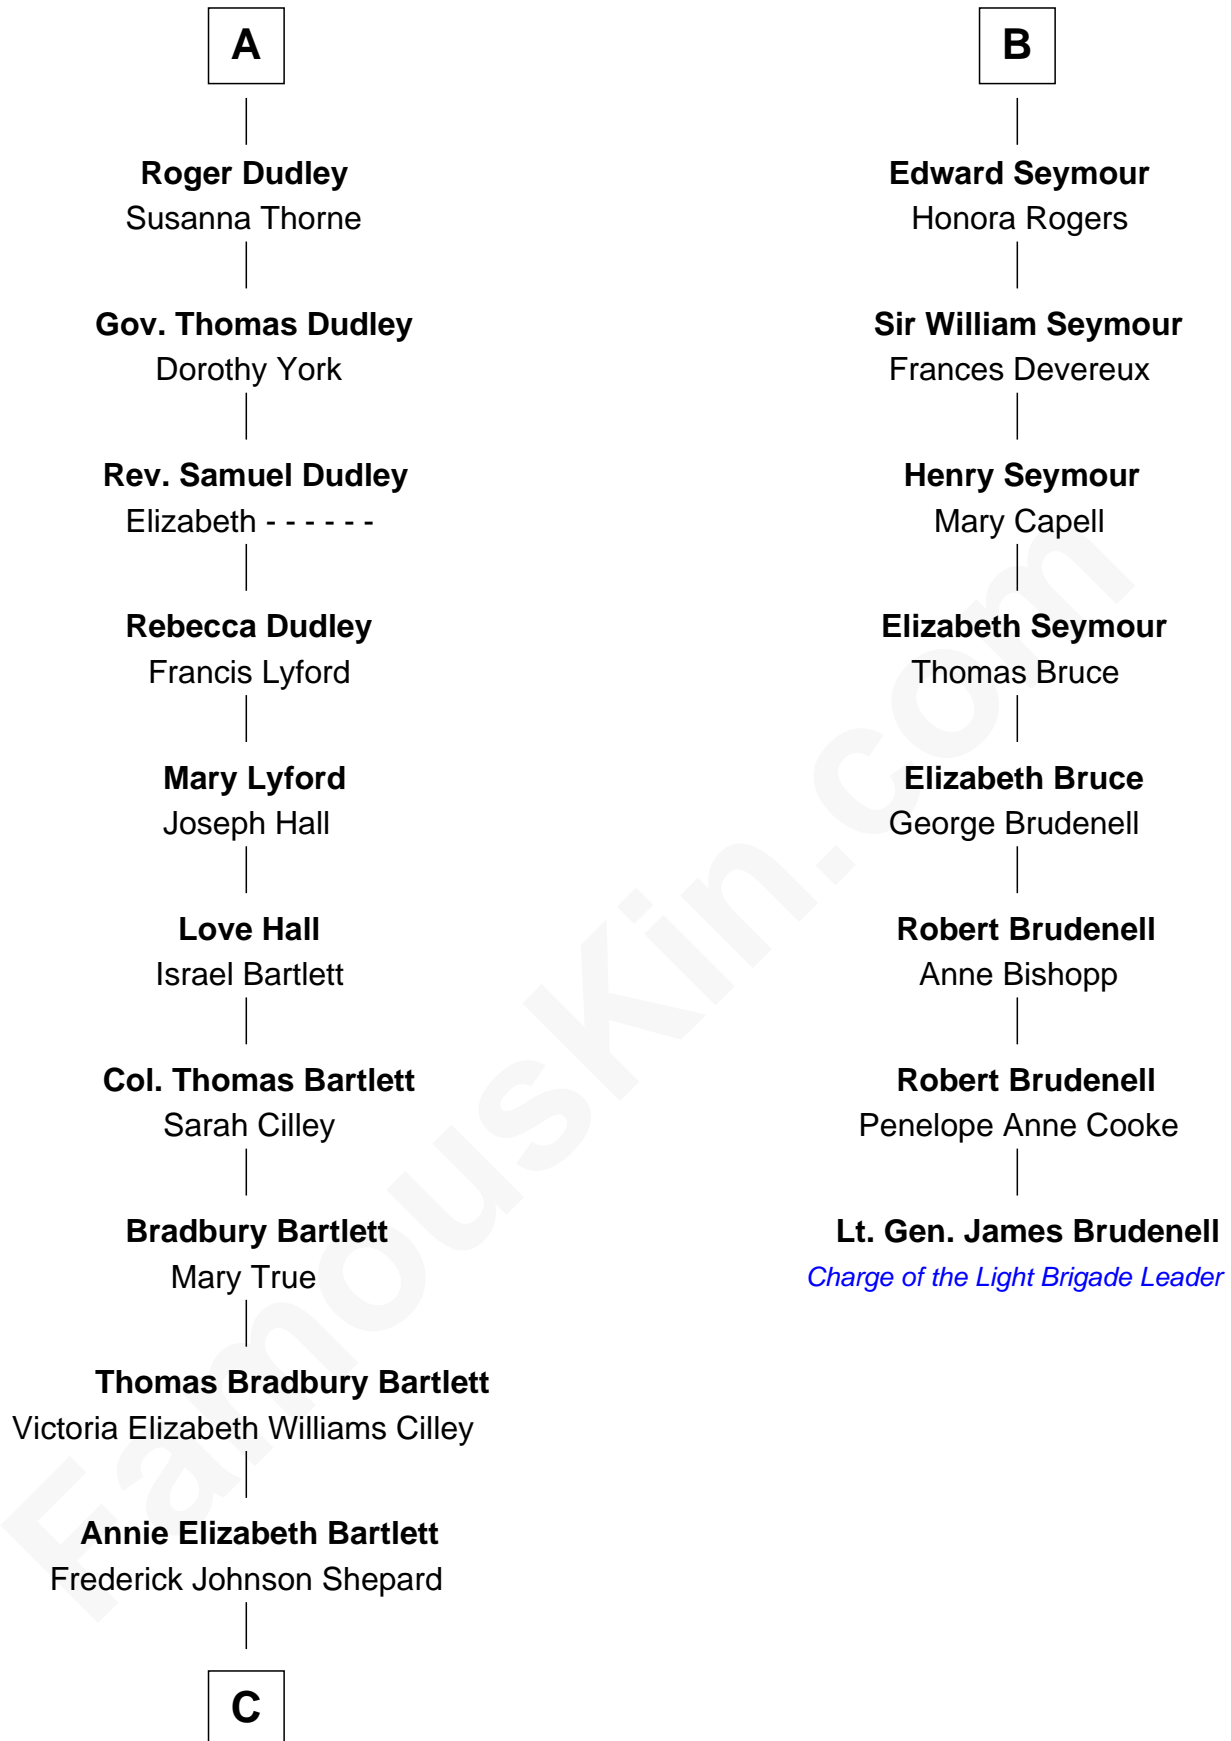

FamousKin.com

Relationship Chart of

Alan Shepard

Mercury and Apollo Astronaut

14th cousin 4 times removed of

Lt. Gen. James Brudenell

Leader of the "Charge of the Light Brigade"

Sir Philip le Despencer

A

Sir Philip le Despencer

Elizabeth de Tibetot

Margery Despencer

Sir Roger Wentworth

Sir Philip Wentworth

Mary Clifford

Sir Henry Wentworth

Anne Say

Margery Wentworth

Sir John Seymour

Edward Seymour

Anne Stanhope

Edward Seymour

Katherine Grey

B

C

—
Alan Bartlett Shepard
Pauline Renza Emerson

—
Alan Shepard
Mercury and Apollo Astronaut

FamousKin.com