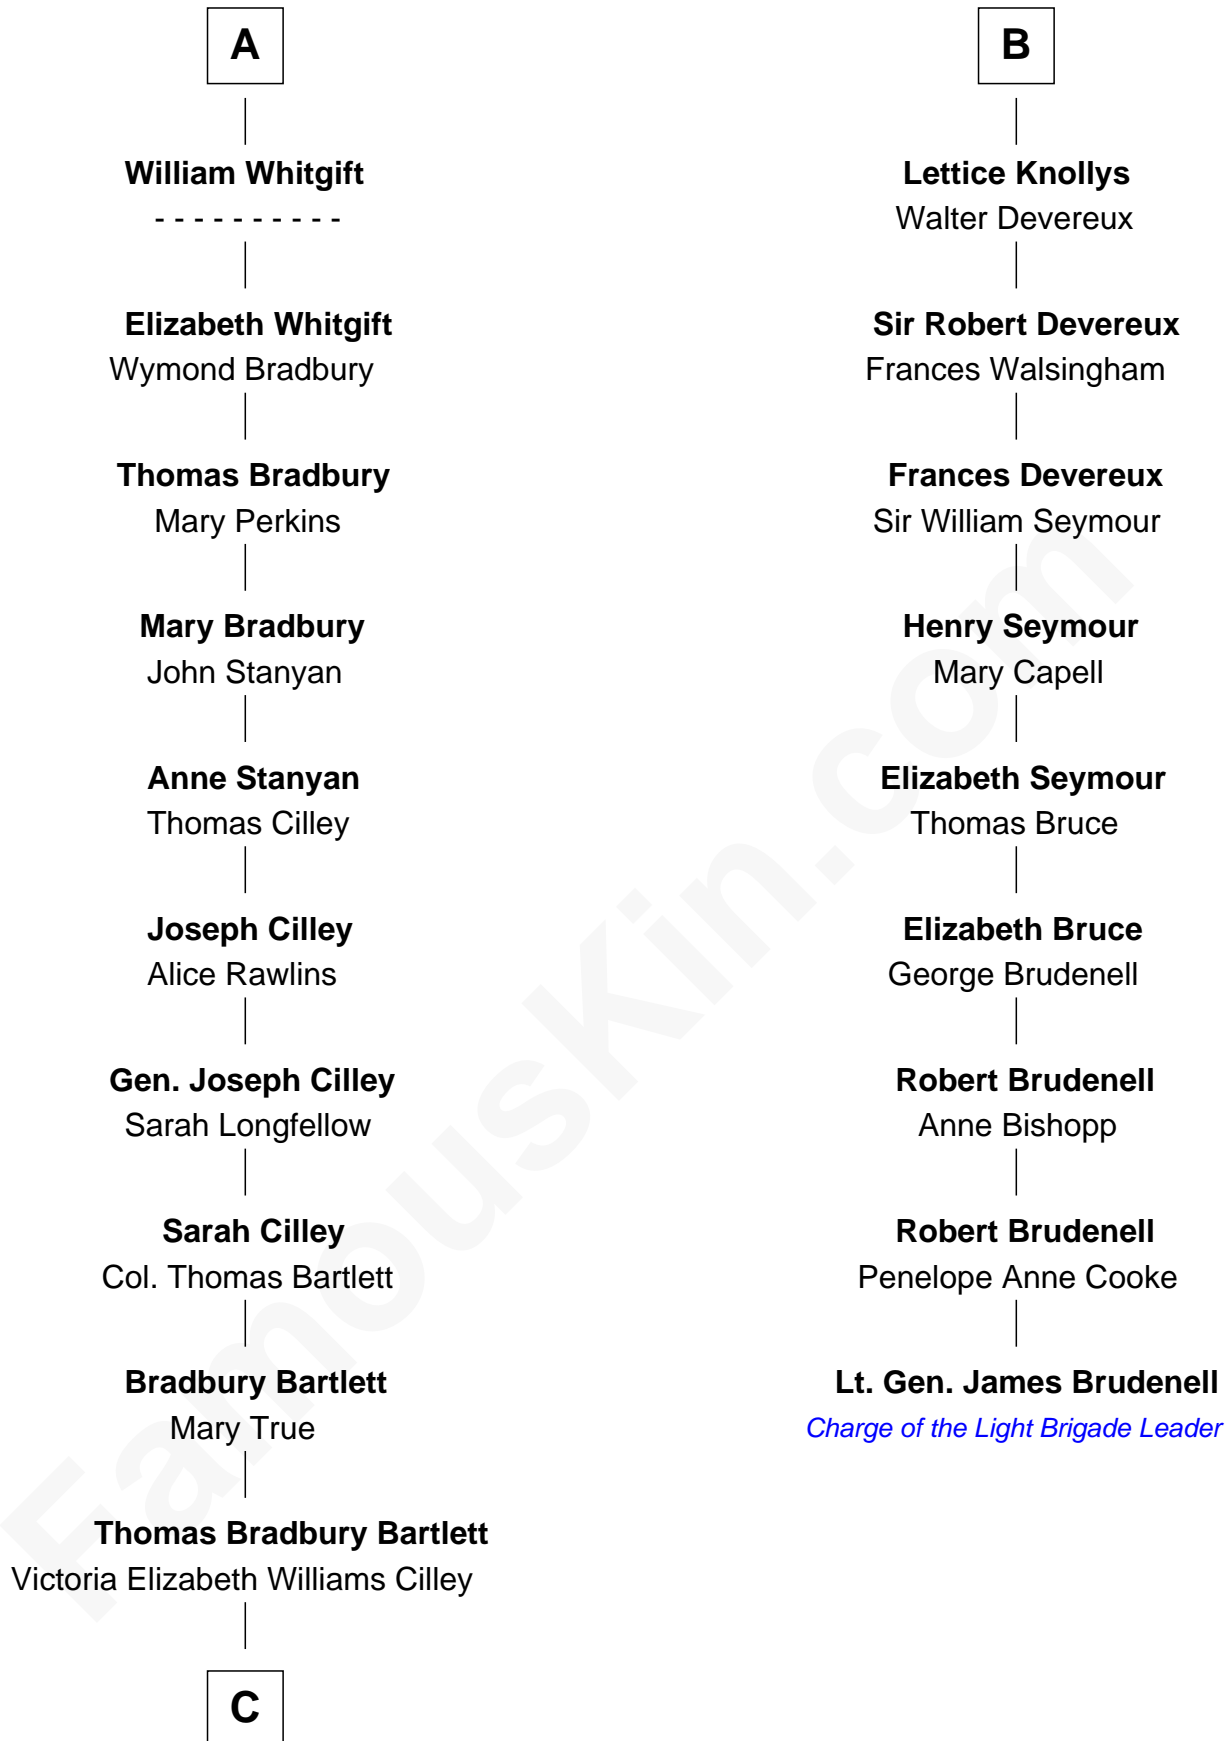

FamousKin.com

Relationship Chart of

Alan Shepard

Mercury and Apollo Astronaut

15th cousin 4 times removed of

Lt. Gen. James Brudenell

Leader of the "Charge of the Light Brigade"

John de Welles

Maud de Roos

John de Welles
Eleanor de Mowbray

Eudo de Welles
Maud de Greystoke

Sir Lionel de Welles
Joan de Waterton

Margaret de Welles
Sir Thomas Dymoke

Jane Dymoke
John Fulnetby

Katherine Fulnetby
William Dynwell

Anne Dynwell
Henry Whitgift

A

Anne de Welles
James Butler

James Butler
Joan Beauchamp

Sir Thomas Butler
Anne Hankeford

Margaret Butler
Sir William Boleyn

Thomas Boleyn
Elizabeth Howard

Mary Boleyn
Sir William Carey

Catherine Carey
Sir Francis Knollys

B

C

—
Annie Elizabeth Bartlett
Frederick Johnson Shepard

—
Alan Bartlett Shepard
Pauline Renza Emerson

—
Alan Shepard
Mercury and Apollo Astronaut

FamousKin.com