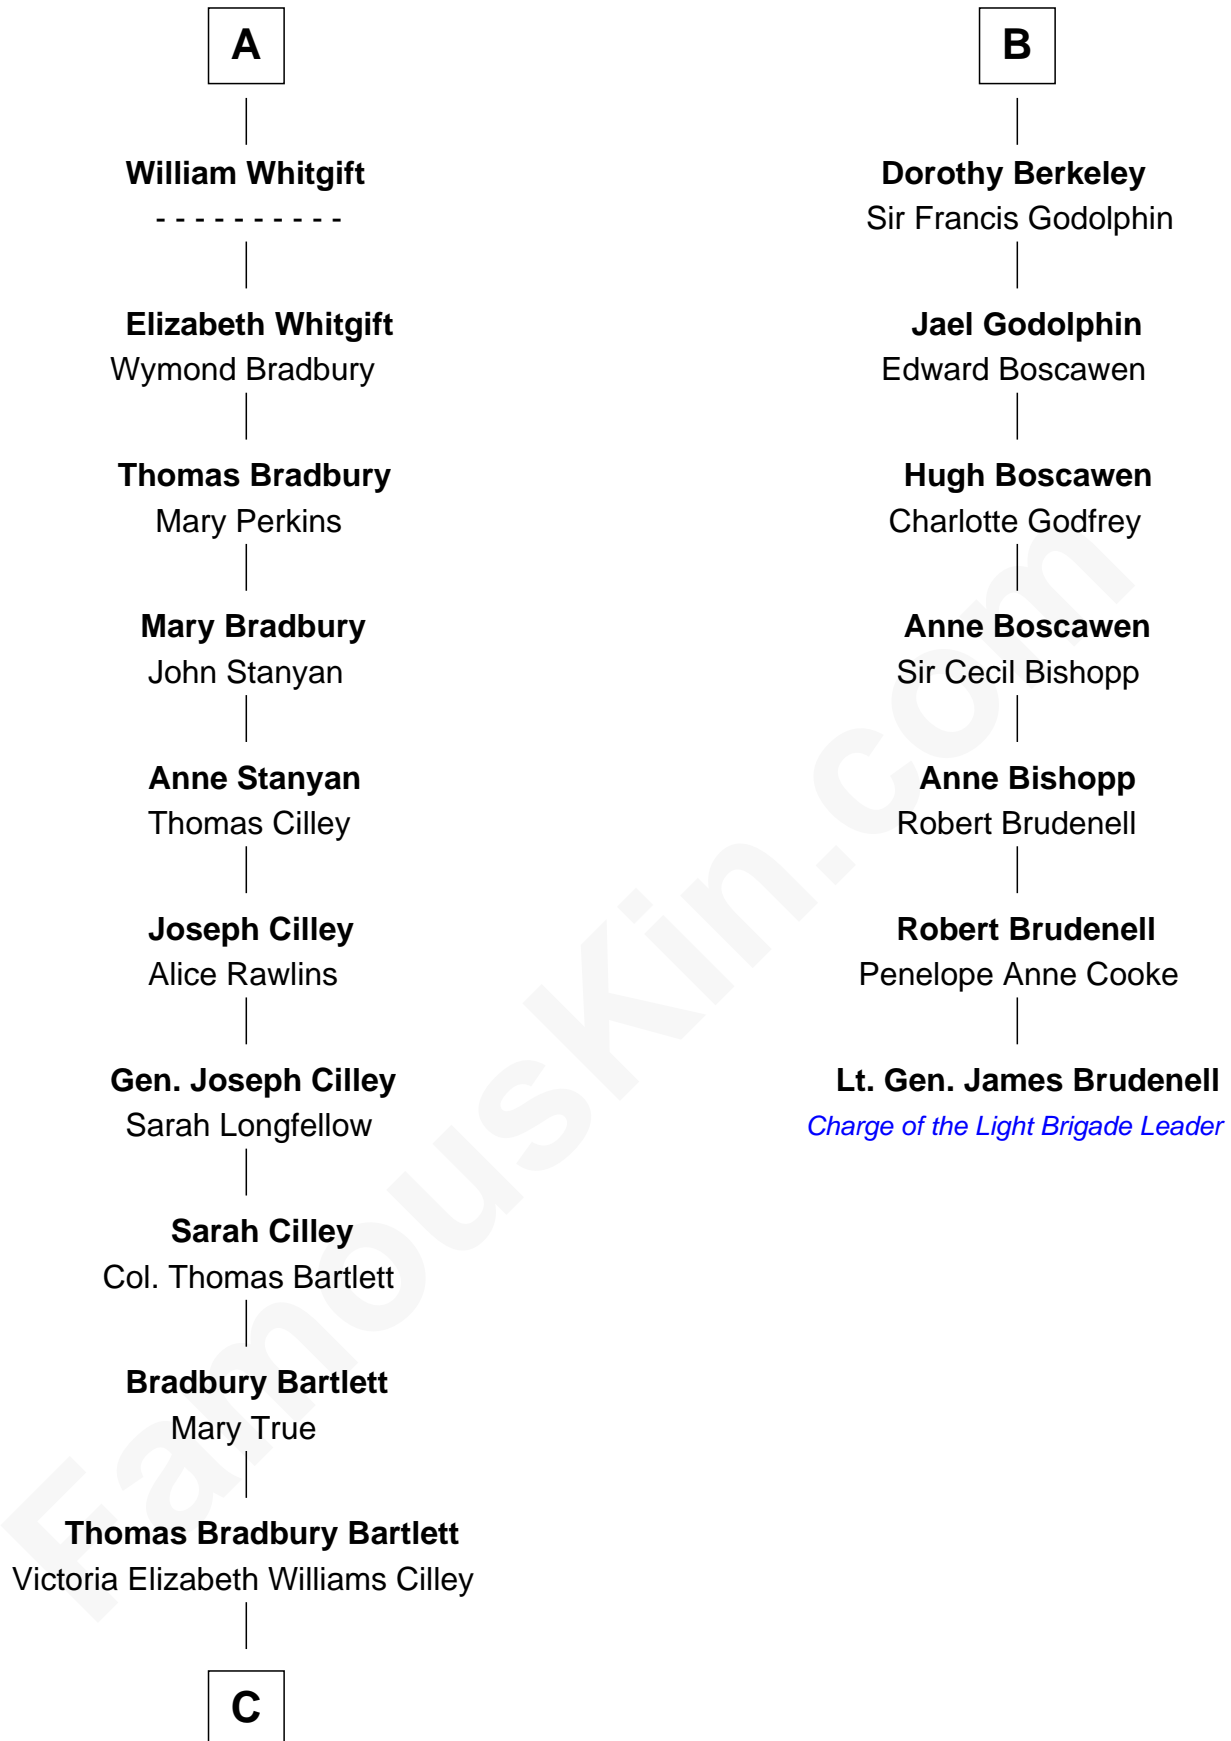

**FamousKin.com**  
**Relationship Chart of**  
**Alan Shepard**

*Mercury and Apollo Astronaut*

**13th cousin 6 times removed of**

**Lt. Gen. James Brudenell**

*Leader of the "Charge of the Light Brigade"*

**C**

—  
**Annie Elizabeth Bartlett**  
Frederick Johnson Shepard

—  
**Alan Bartlett Shepard**  
Pauline Renza Emerson

—  
**Alan Shepard**  
*Mercury and Apollo Astronaut*

FamousKin.com