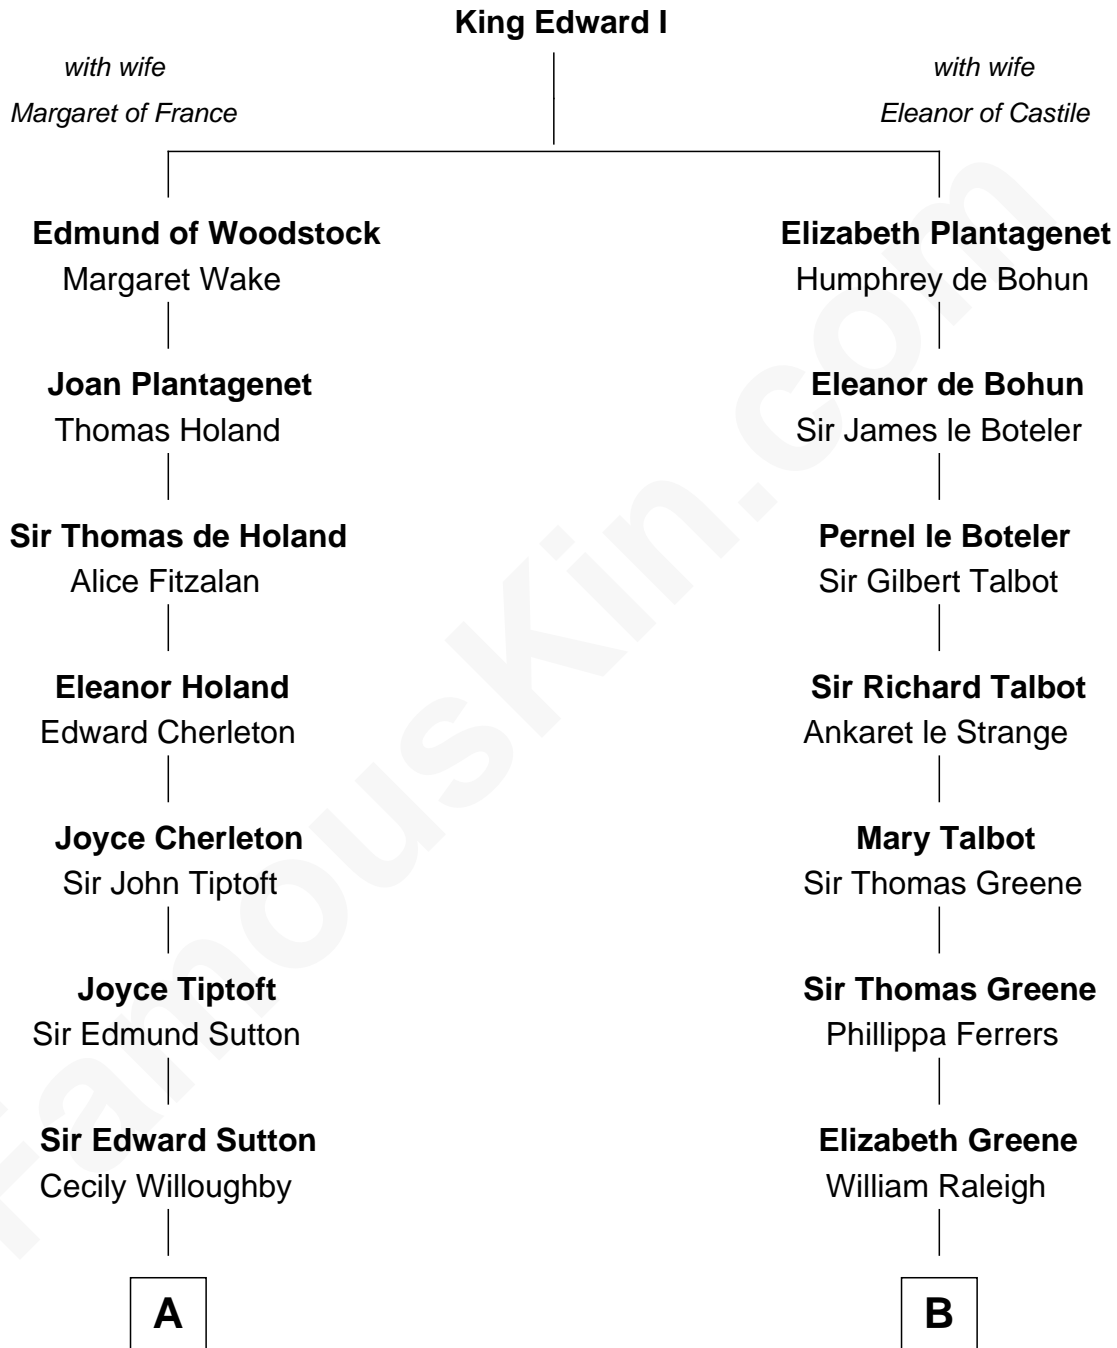

FamousKin.com Relationship Chart of

Alan Shepard

Mercury and Apollo Astronaut

14th cousin 6 times removed of

Jonathan Swift

Author of Gulliver's Travels

C

—
Thomas Bradbury Bartlett
Victoria Elizabeth Williams Cilley

—
Annie Elizabeth Bartlett
Frederick Johnson Shepard

—
Alan Bartlett Shepard
Pauline Renza Emerson

—
Alan Shepard
Mercury and Apollo Astronaut

FamousKin.com