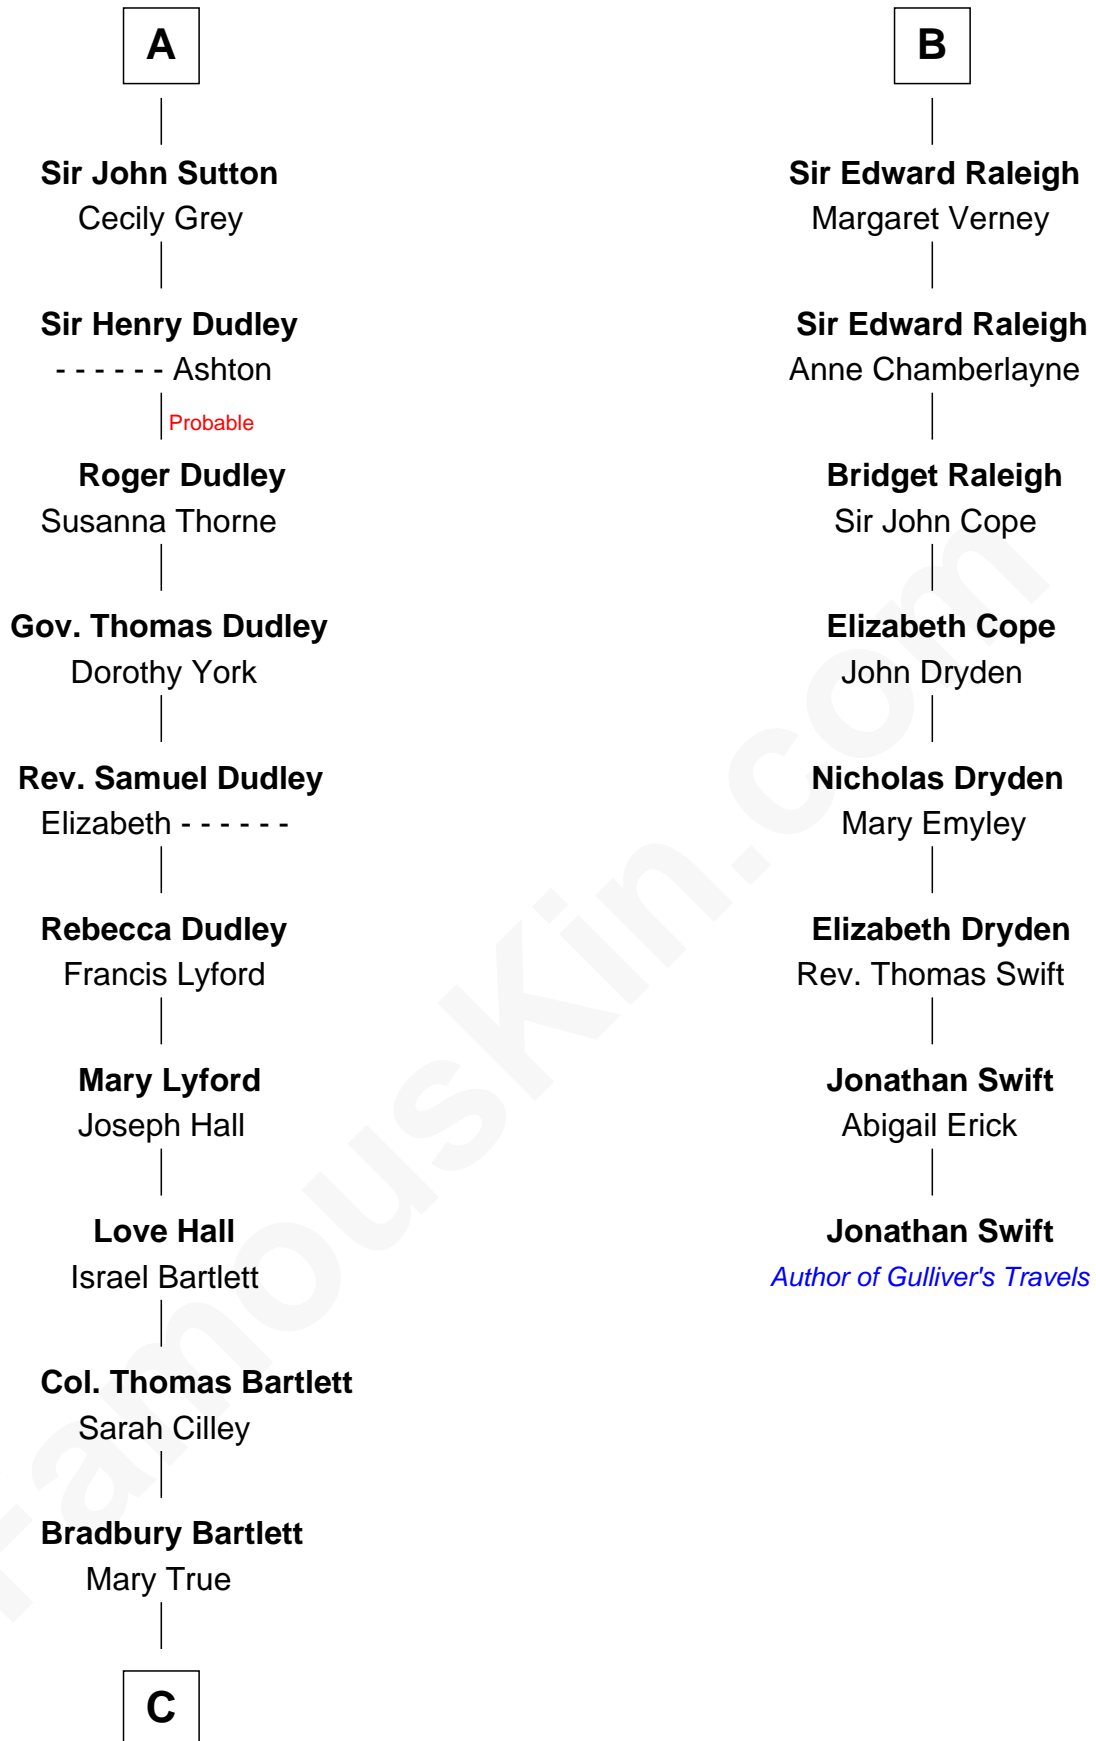

FamousKin.com Relationship Chart of

Alan Shepard

Mercury and Apollo Astronaut

14th cousin 6 times removed of

Jonathan Swift

Author of Gulliver's Travels

C

—
Thomas Bradbury Bartlett
Victoria Elizabeth Williams Cilley

—
Annie Elizabeth Bartlett
Frederick Johnson Shepard

—
Alan Bartlett Shepard
Pauline Renza Emerson

—
Alan Shepard
Mercury and Apollo Astronaut

FamousKin.com