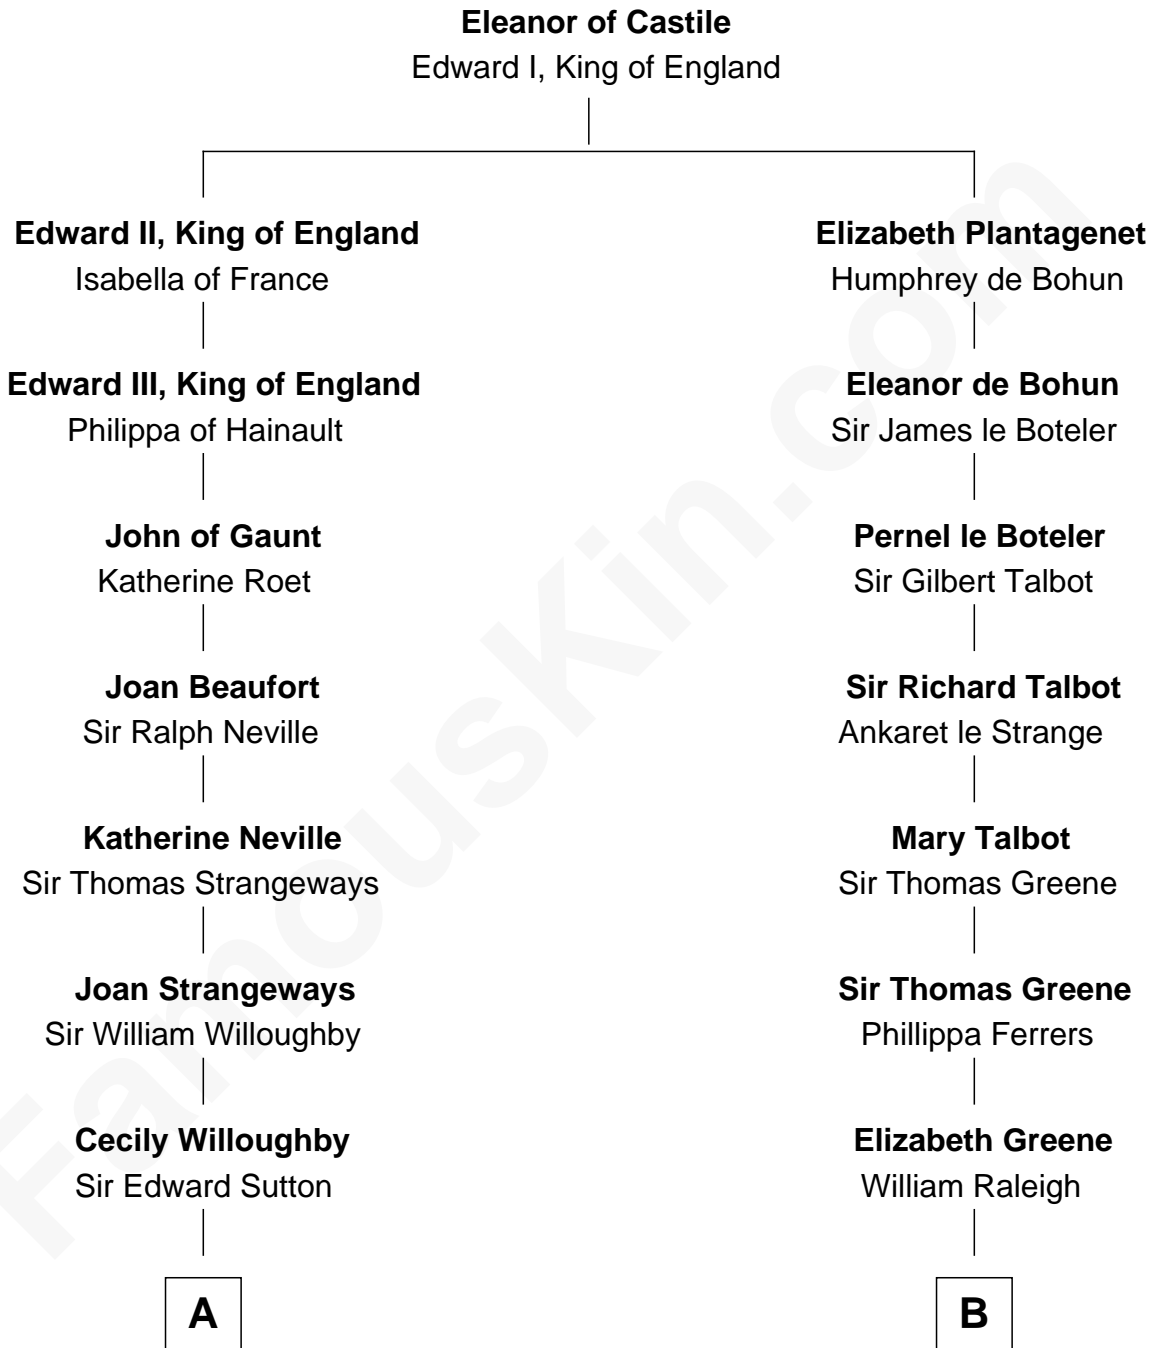

FamousKin.com

Relationship Chart of

Alan Shepard

Mercury and Apollo Astronaut

14th cousin 6 times removed of

Jonathan Swift

Author of Gulliver's Travels

C

—
Thomas Bradbury Bartlett
Victoria Elizabeth Williams Cilley

—
Annie Elizabeth Bartlett
Frederick Johnson Shepard

—
Alan Bartlett Shepard
Pauline Renza Emerson

—
Alan Shepard
Mercury and Apollo Astronaut