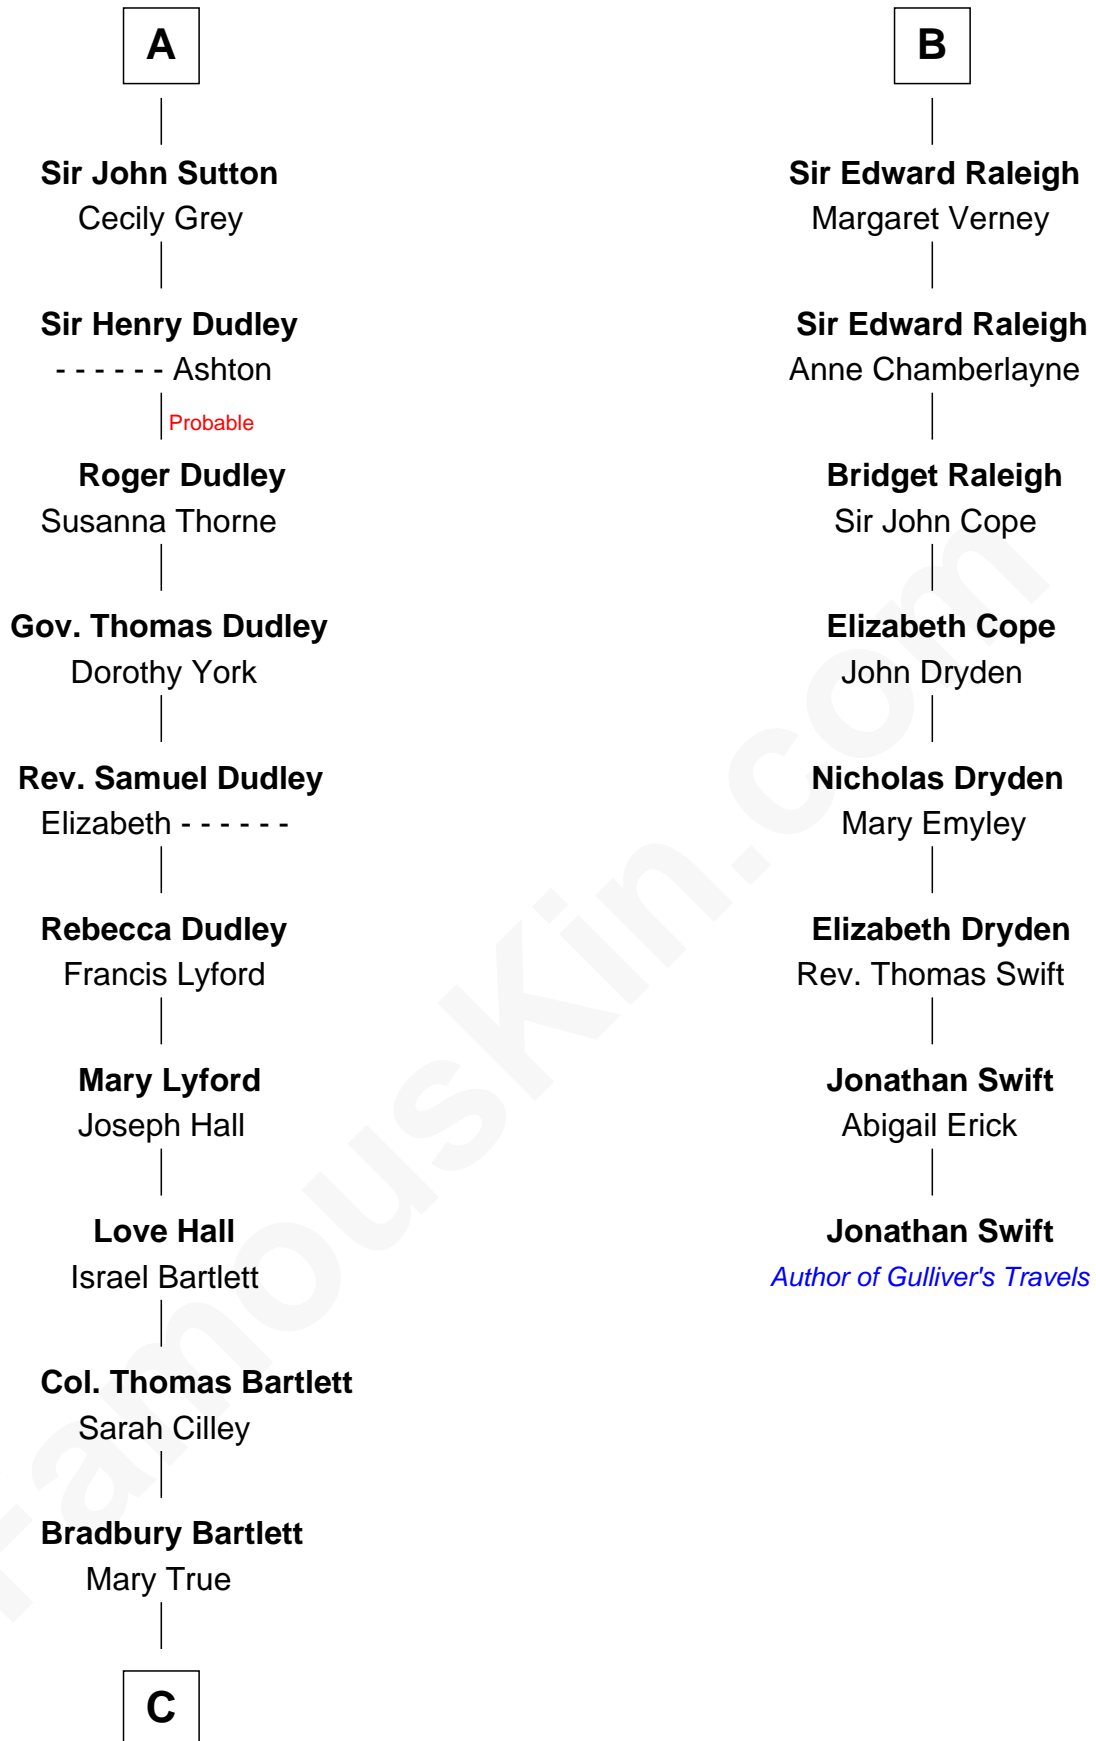

FamousKin.com

Relationship Chart of

Alan Shepard

Mercury and Apollo Astronaut

14th cousin 6 times removed of

Jonathan Swift

Author of Gulliver's Travels

C

—
Thomas Bradbury Bartlett
Victoria Elizabeth Williams Cilley

—
Annie Elizabeth Bartlett
Frederick Johnson Shepard

—
Alan Bartlett Shepard
Pauline Renza Emerson

—
Alan Shepard
Mercury and Apollo Astronaut