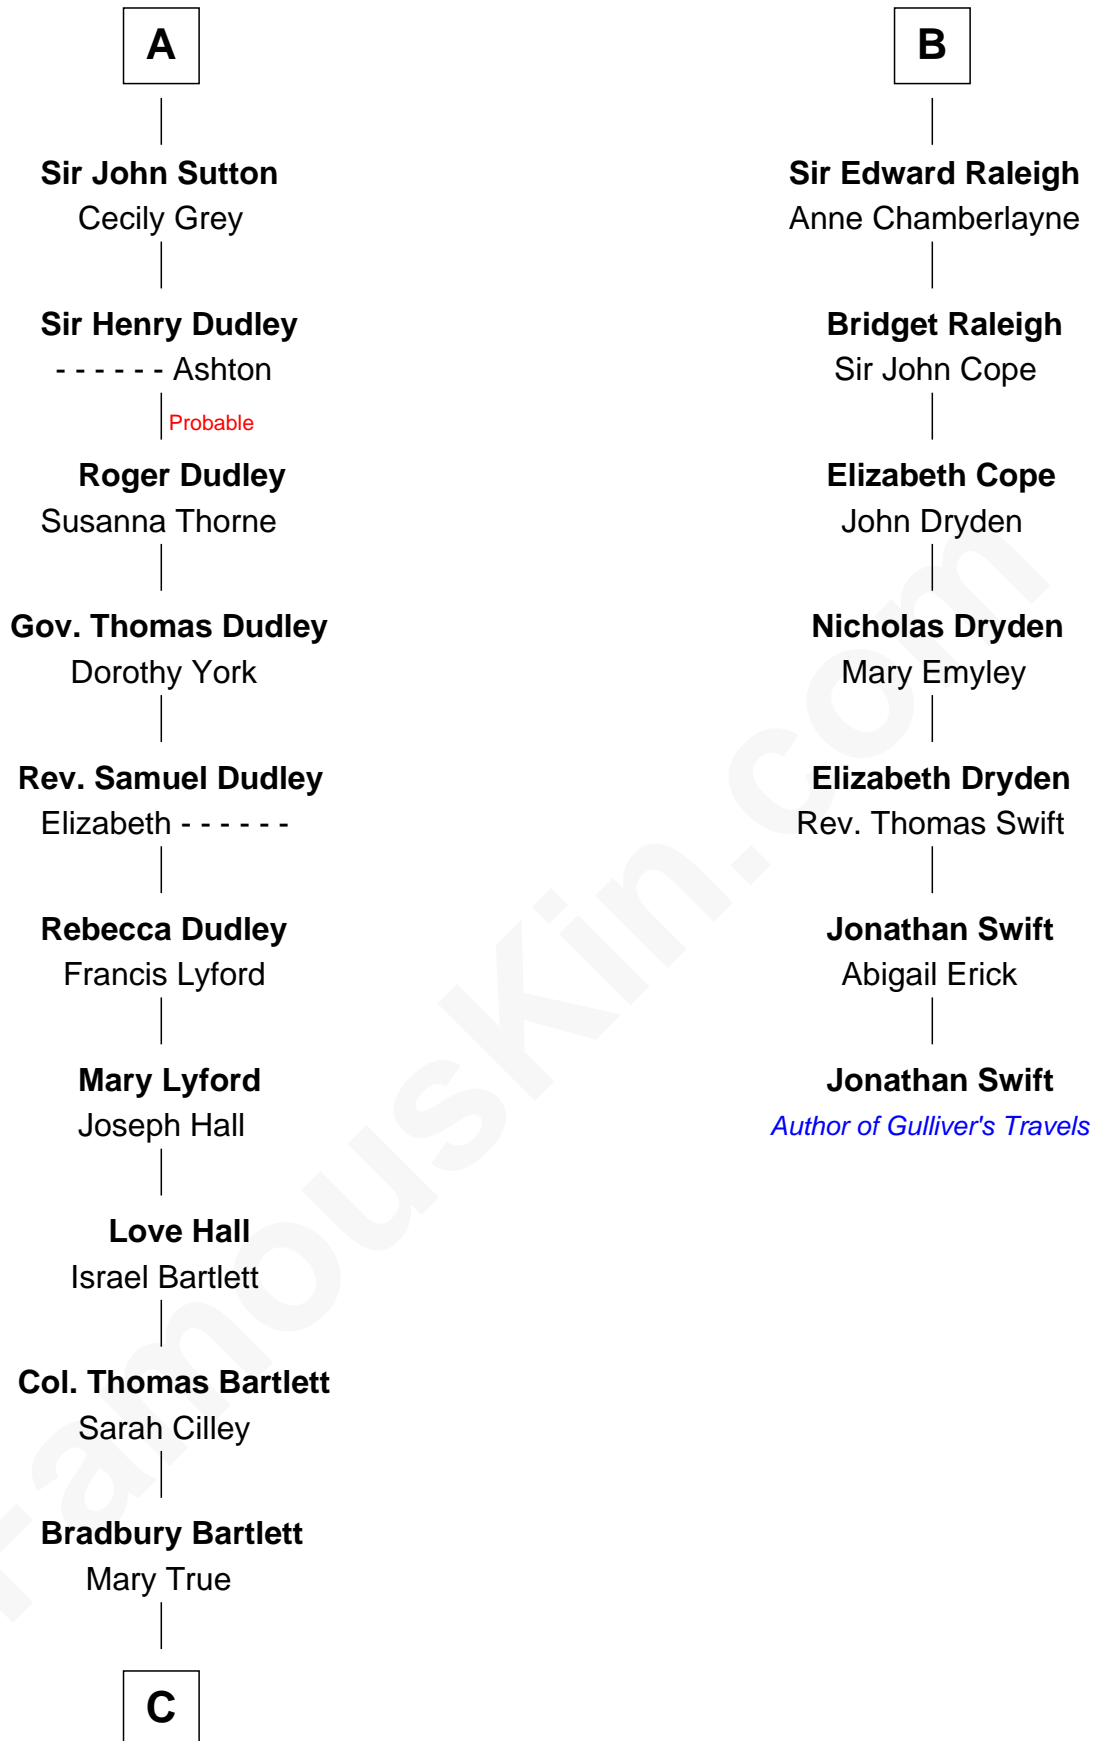

FamousKin.com Relationship Chart of

Alan Shepard

Mercury and Apollo Astronaut

13th cousin 7 times removed of

Jonathan Swift

Author of Gulliver's Travels

C

—
Thomas Bradbury Bartlett
Victoria Elizabeth Williams Cilley

—
Annie Elizabeth Bartlett
Frederick Johnson Shepard

—
Alan Bartlett Shepard
Pauline Renza Emerson

—
Alan Shepard
Mercury and Apollo Astronaut

FamousKin.com