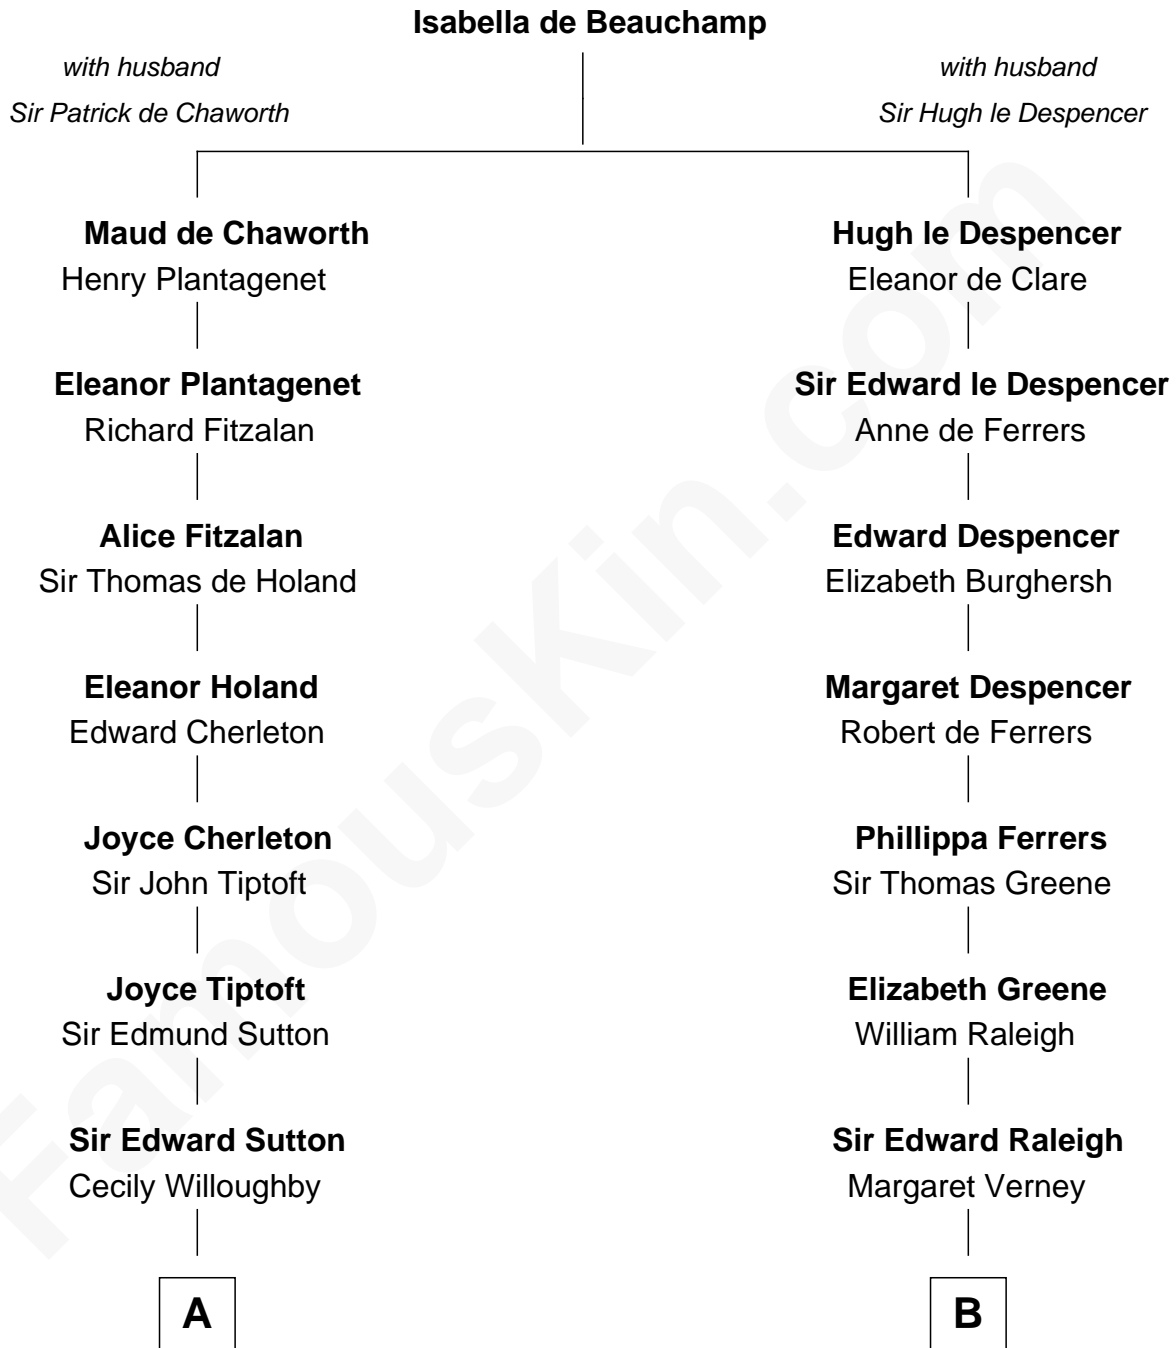

FamousKin.com Relationship Chart of

Alan Shepard

Mercury and Apollo Astronaut

13th cousin 7 times removed of

Jonathan Swift

Author of Gulliver's Travels

C

—
Thomas Bradbury Bartlett
Victoria Elizabeth Williams Cilley

—
Annie Elizabeth Bartlett
Frederick Johnson Shepard

—
Alan Bartlett Shepard
Pauline Renza Emerson

—
Alan Shepard
Mercury and Apollo Astronaut

FamousKin.com