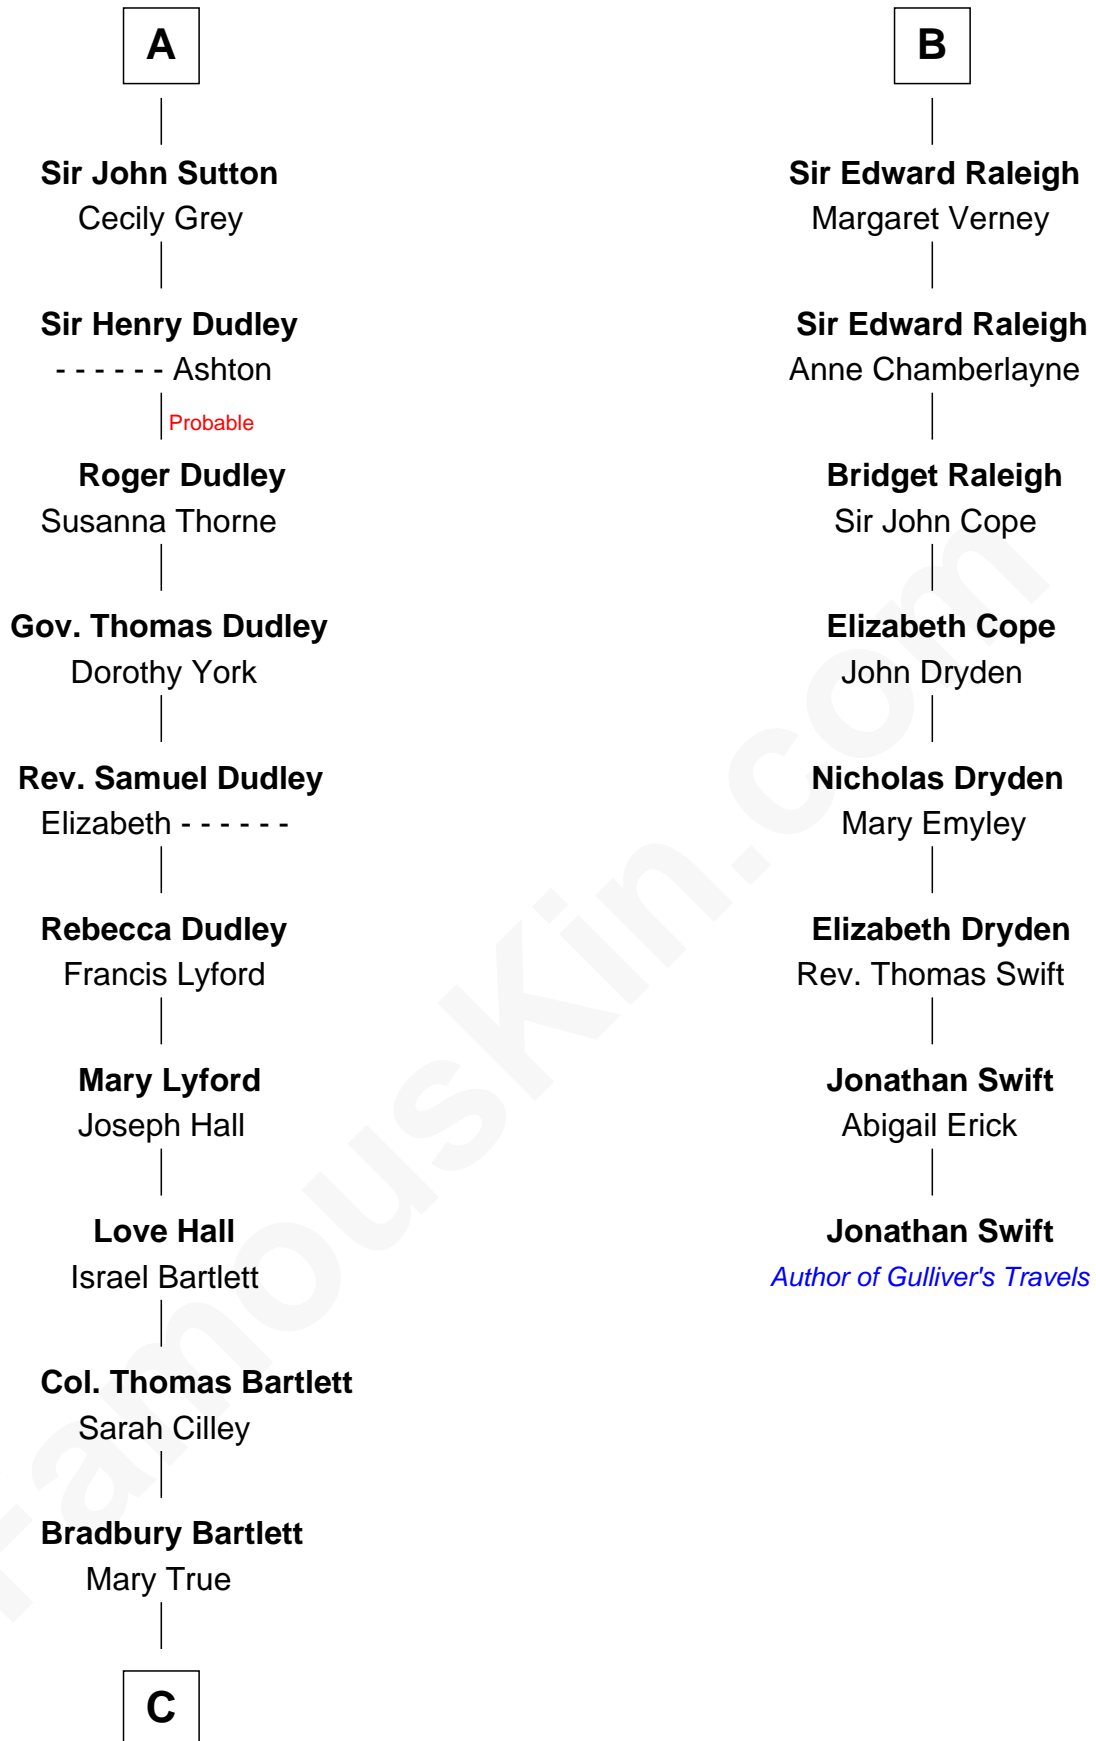

FamousKin.com Relationship Chart of

Alan Shepard

Mercury and Apollo Astronaut

14th cousin 6 times removed of

Jonathan Swift

Author of Gulliver's Travels

Sir Edmund Mortimer

Margaret de Fiennes

C

—
Thomas Bradbury Bartlett
Victoria Elizabeth Williams Cilley

—
Annie Elizabeth Bartlett
Frederick Johnson Shepard

—
Alan Bartlett Shepard
Pauline Renza Emerson

—
Alan Shepard
Mercury and Apollo Astronaut