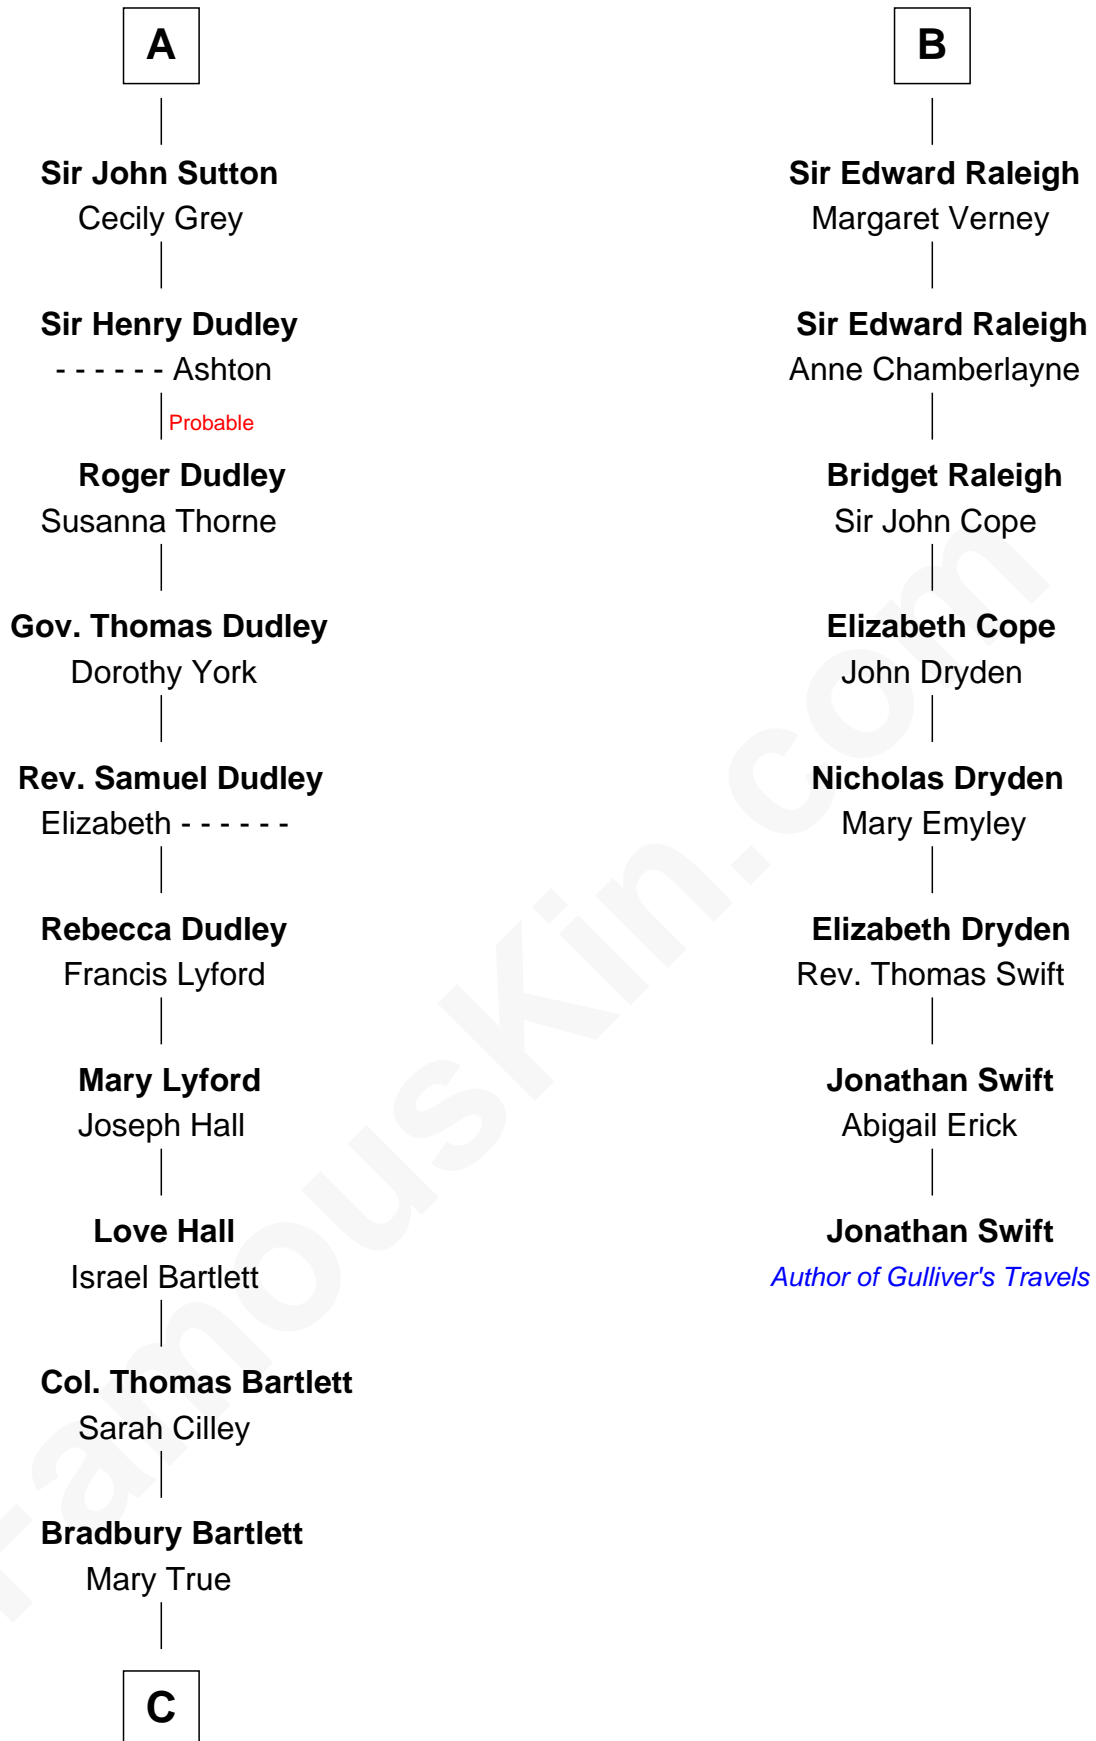

FamousKin.com Relationship Chart of

Alan Shepard

Mercury and Apollo Astronaut

14th cousin 6 times removed of

Jonathan Swift

Author of Gulliver's Travels

Sir James de Audley

Ela Longespee

C

—
Thomas Bradbury Bartlett
Victoria Elizabeth Williams Cilley

—
Annie Elizabeth Bartlett
Frederick Johnson Shepard

—
Alan Bartlett Shepard
Pauline Renza Emerson

—
Alan Shepard
Mercury and Apollo Astronaut