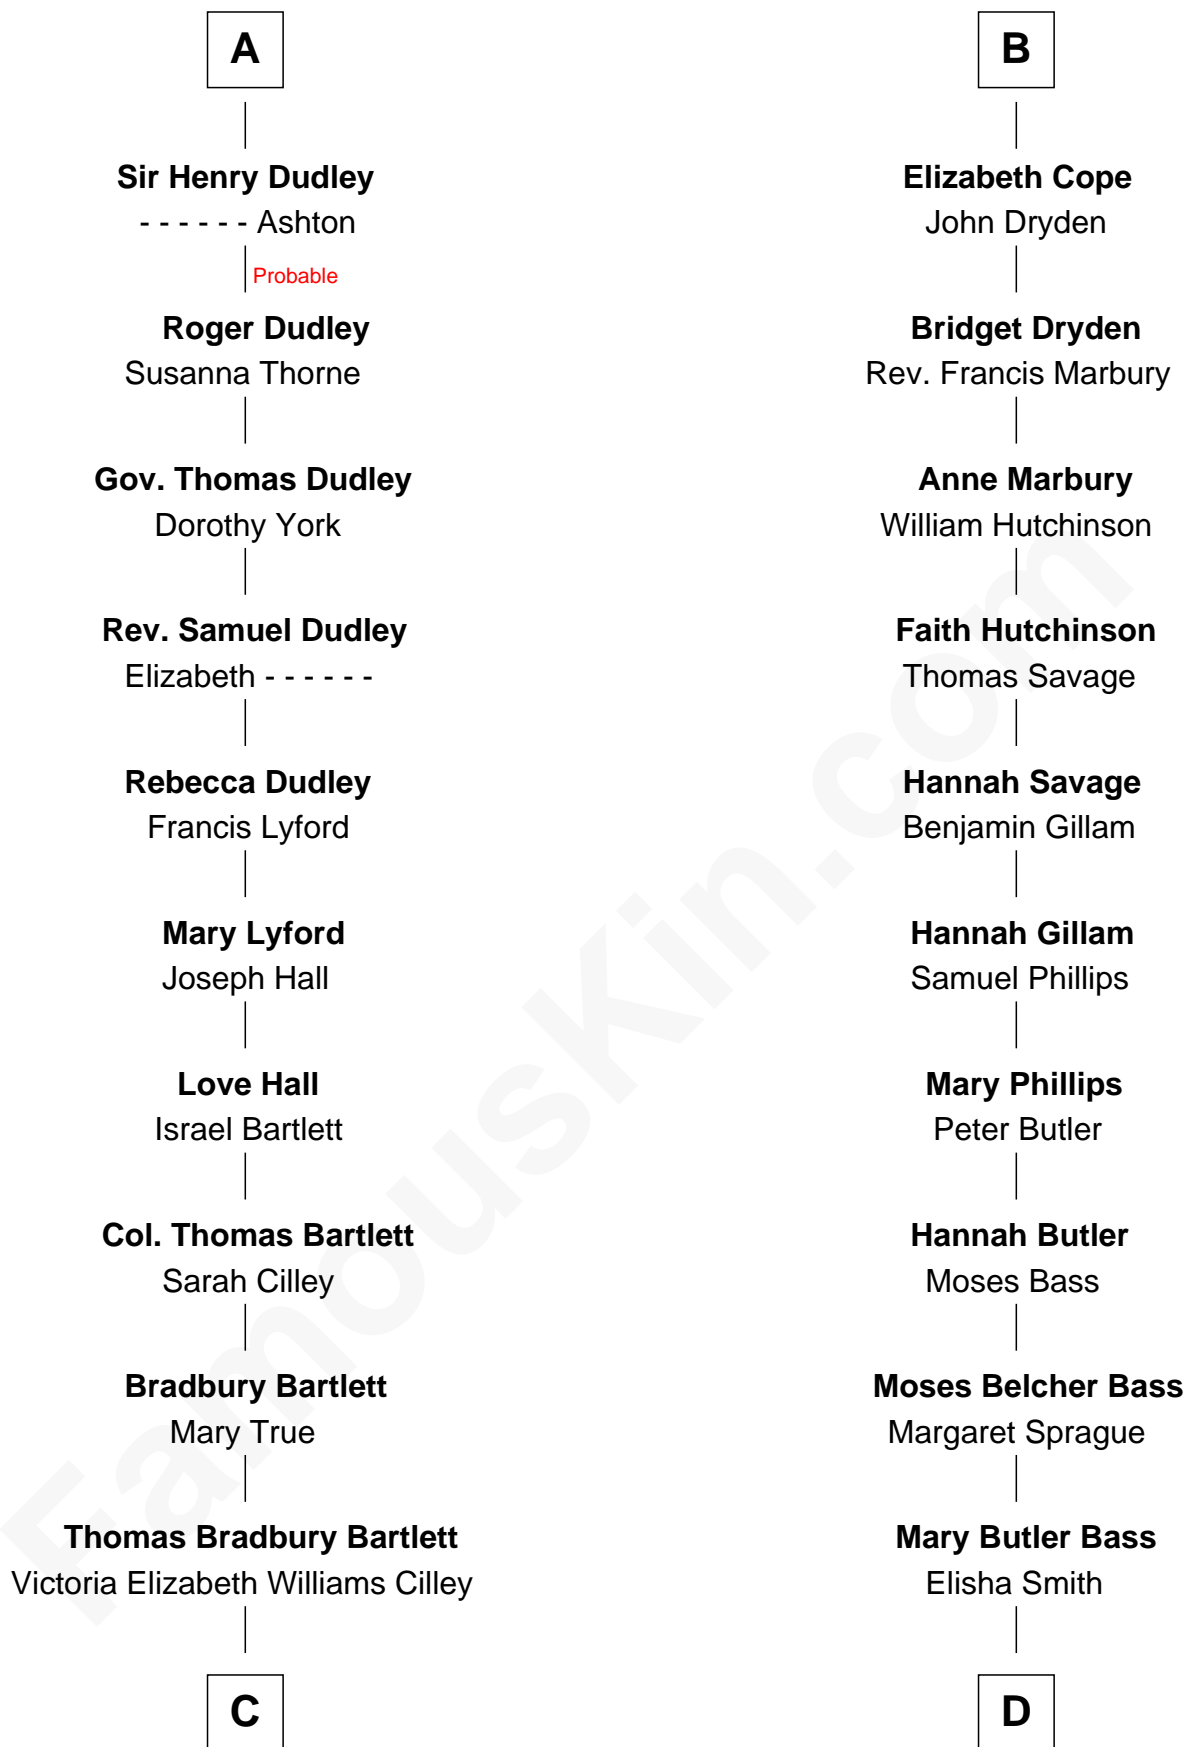

# FamousKin.com Relationship Chart of

**Alan Shepard**

*Mercury and Apollo Astronaut*

19th cousin 1 time removed of

**Erskine Childers**

*4th President of Ireland*

**Ralph de Stafford**

Margaret de Audley

John de Ferrers

**Robert de Ferrers**

Margaret Despencer

**Phillippa Ferrers**

Sir Thomas Greene

**Elizabeth Greene**

William Raleigh

**Sir Edward Raleigh**

Margaret Verney

**Sir Edward Raleigh**

Anne Chamberlayne

**Bridget Raleigh**

Sir John Cope

**B**

**C**

**Annie Elizabeth Bartlett**  
Frederick Johnson Shepard

**Alan Bartlett Shepard**  
Pauline Renza Emerson

**Alan Shepard**  
*Mercury and Apollo Astronaut*

**D**

**Cordelia Miller Smith**  
William Robert Pearmain

**Margaret Cushing Pearmain**  
Dr. Hamilton Osgood