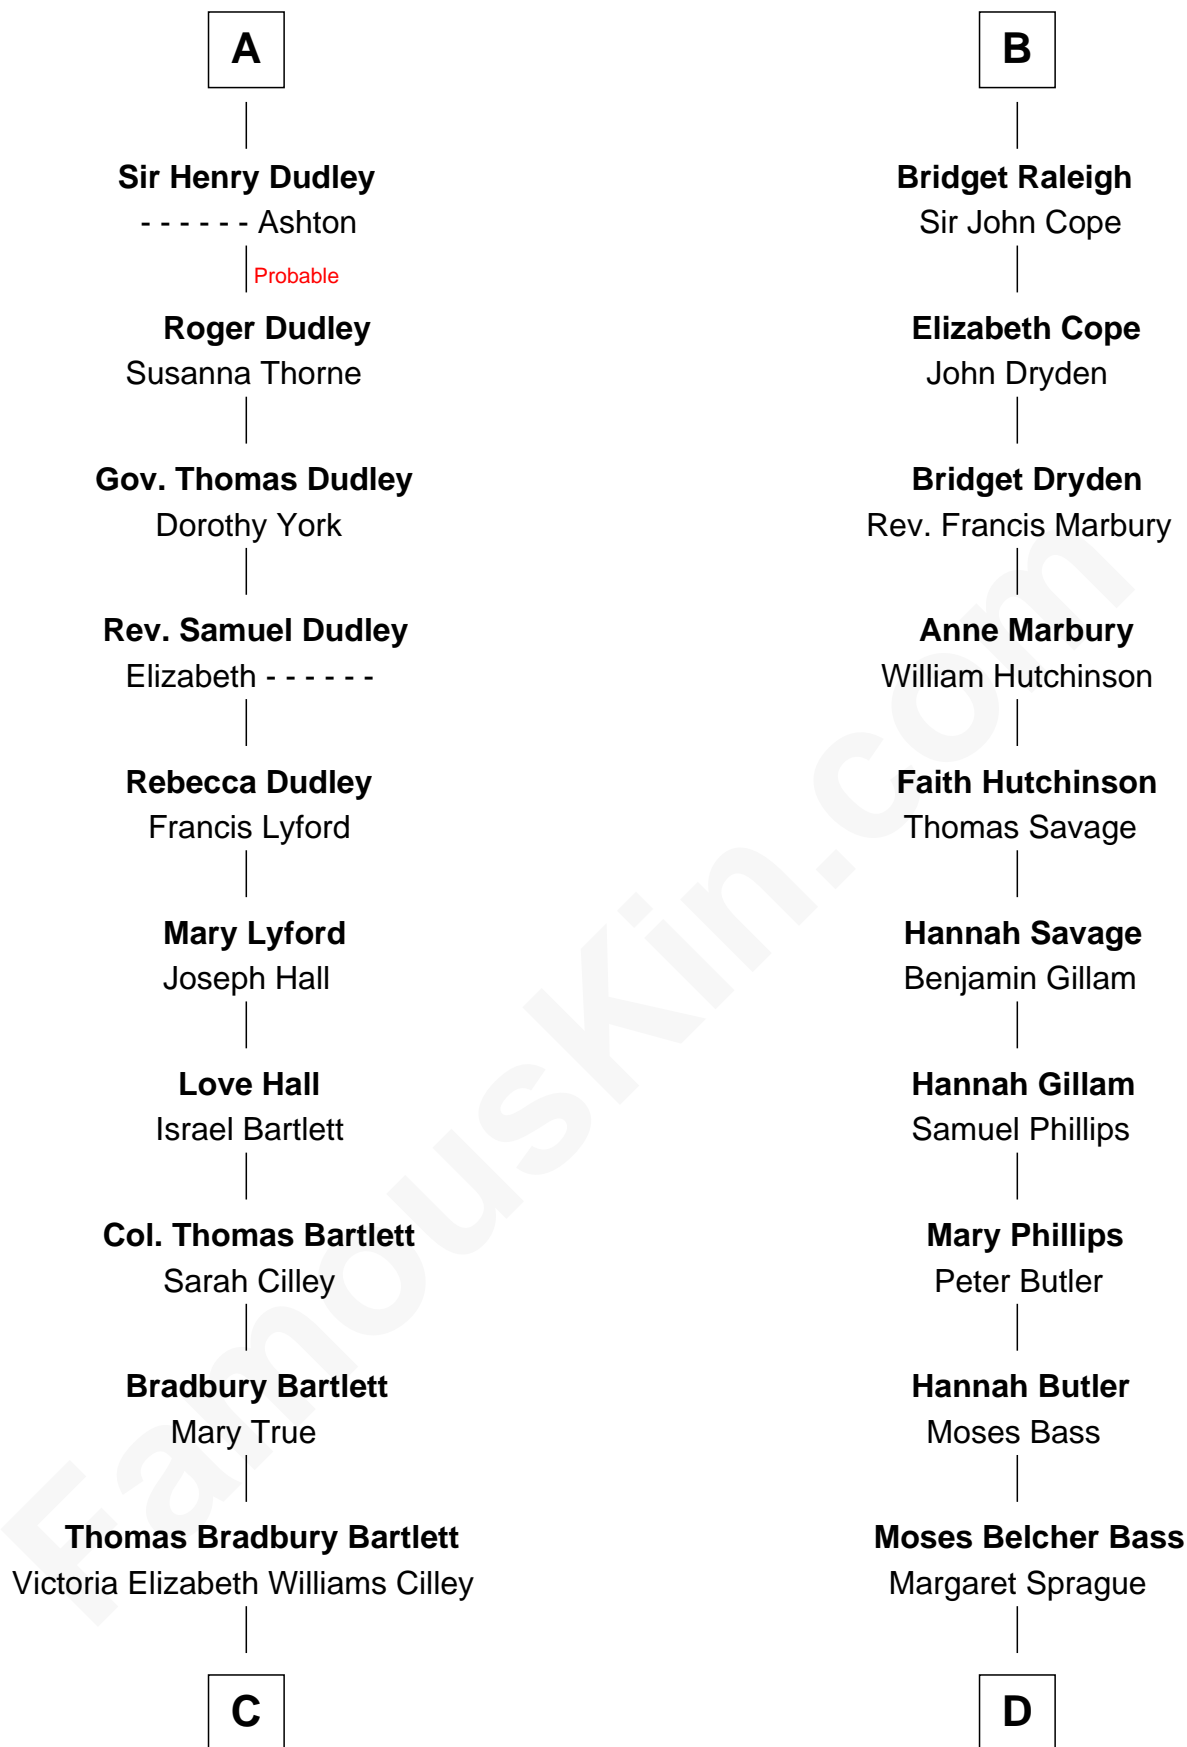

# FamousKin.com Relationship Chart of

**Alan Shepard**

*Mercury and Apollo Astronaut*

19th cousin 2 times removed of

**Erskine Childers**

*4th President of Ireland*

**Edmund Fitzalan**

Alice de Warenne

**Richard Fitzalan**  
Eleanor Plantagenet

**Alice Fitzalan**  
Sir Thomas de Holand

**Eleanor Holand**  
Edward Cherleton

**Joyce Cherleton**  
Sir John Tiptoft

**Joyce Tiptoft**  
Sir Edmund Sutton

**Sir Edward Sutton**  
Cecily Willoughby

**Sir John Sutton**  
Cecily Grey

**A**

**Mary Fitzalan**  
John le Strange

**Ankaret le Strange**  
Sir Richard Talbot

**Mary Talbot**  
Sir Thomas Greene

**Sir Thomas Greene**  
Phillippa Ferrers

**Elizabeth Greene**  
William Raleigh

**Sir Edward Raleigh**  
Margaret Verney

**Sir Edward Raleigh**  
Anne Chamberlayne

**B**

**C**

**Annie Elizabeth Bartlett**  
Frederick Johnson Shepard

**Alan Bartlett Shepard**  
Pauline Renza Emerson

**Alan Shepard**  
*Mercury and Apollo Astronaut*