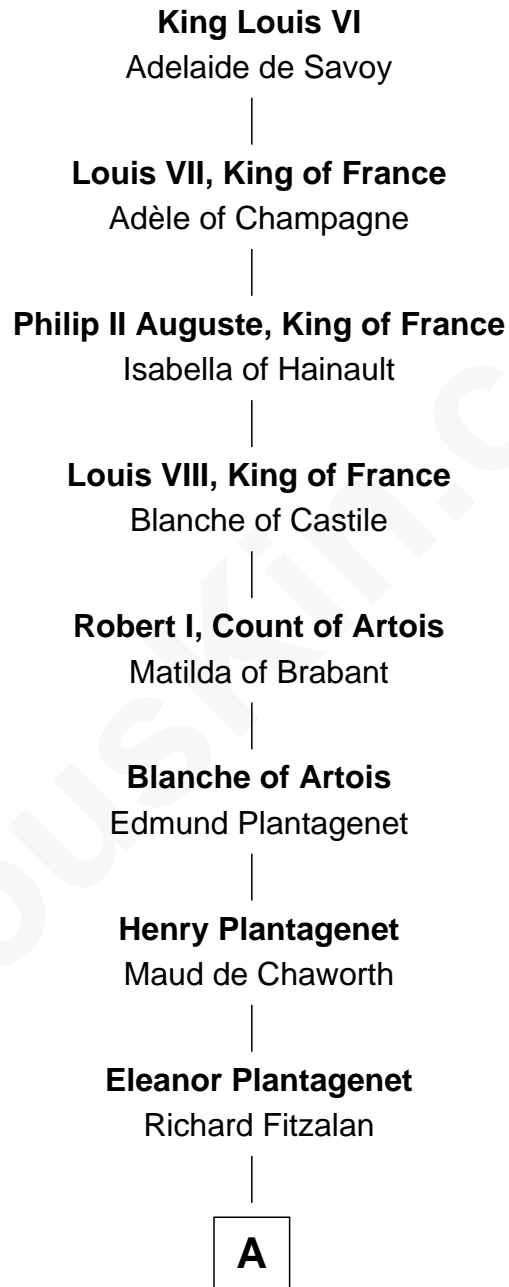

FamousKin.com Relationship Chart of

Alan Shepard

Mercury and Apollo Astronaut

24th Great-grandson of

King Louis VI

King of France

A

Alice Fitzalan
Sir Thomas de Holand

Eleanor Holand
Edward Cherleton

Joyce Cherleton
Sir John Tiptoft

Joyce Tiptoft
Sir Edmund Sutton

Sir Edward Sutton
Cecily Willoughby

Sir John Sutton
Cecily Grey

Sir Henry Dudley
----- Ashton

Probable

Roger Dudley
Susanna Thorne