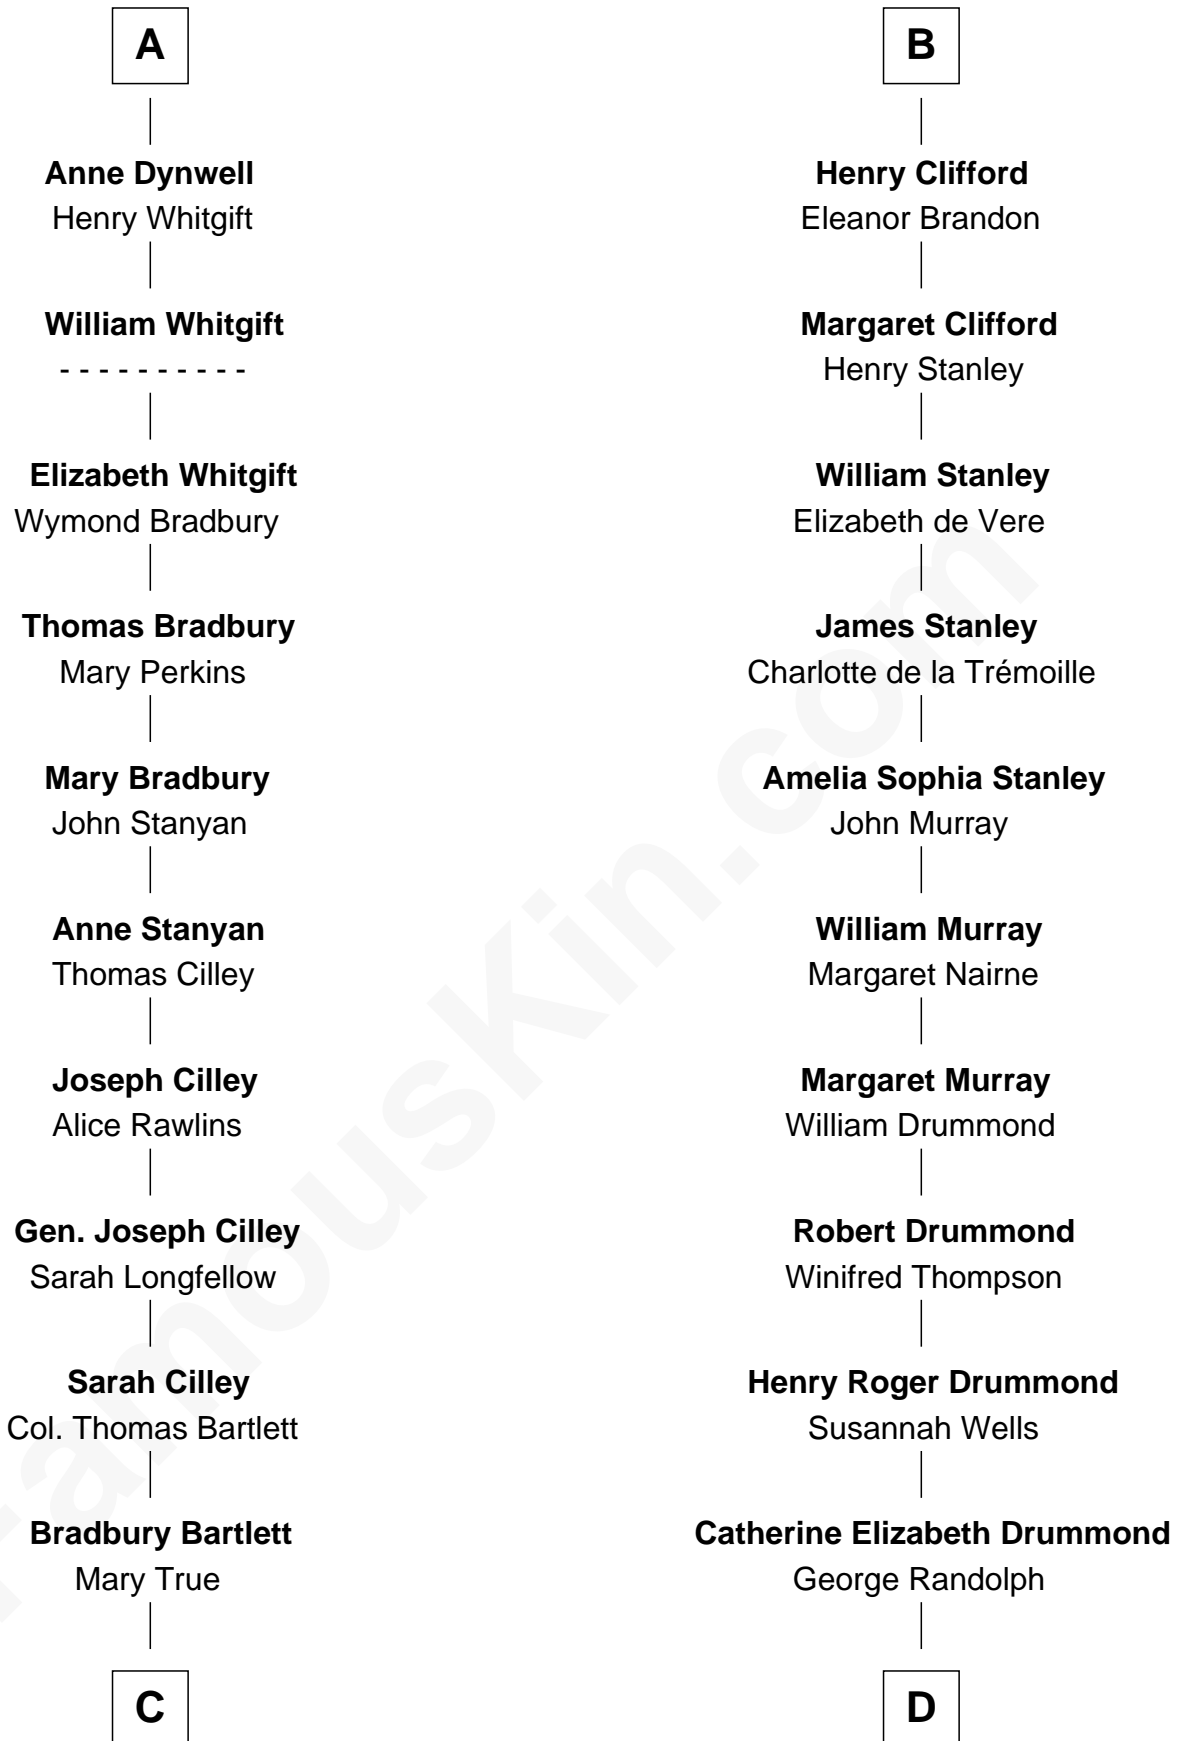

FamousKin.com
Relationship Chart of
Alan Shepard

Mercury and Apollo Astronaut

20th cousin 1 time removed of

Hugh Grant
Movie Actor

Sir Thomas de Beauchamp
 Katherine de Mortimer

C

Thomas Bradbury Bartlett
Victoria Elizabeth Williams Cilley

Annie Elizabeth Bartlett
Frederick Johnson Shepard

Alan Bartlett Shepard
Pauline Renza Emerson

Alan Shepard
Mercury and Apollo Astronaut

D

Cyril Randolph
Frances Selina Hervey

Felton George Randolph
Emily Margaret Nepean