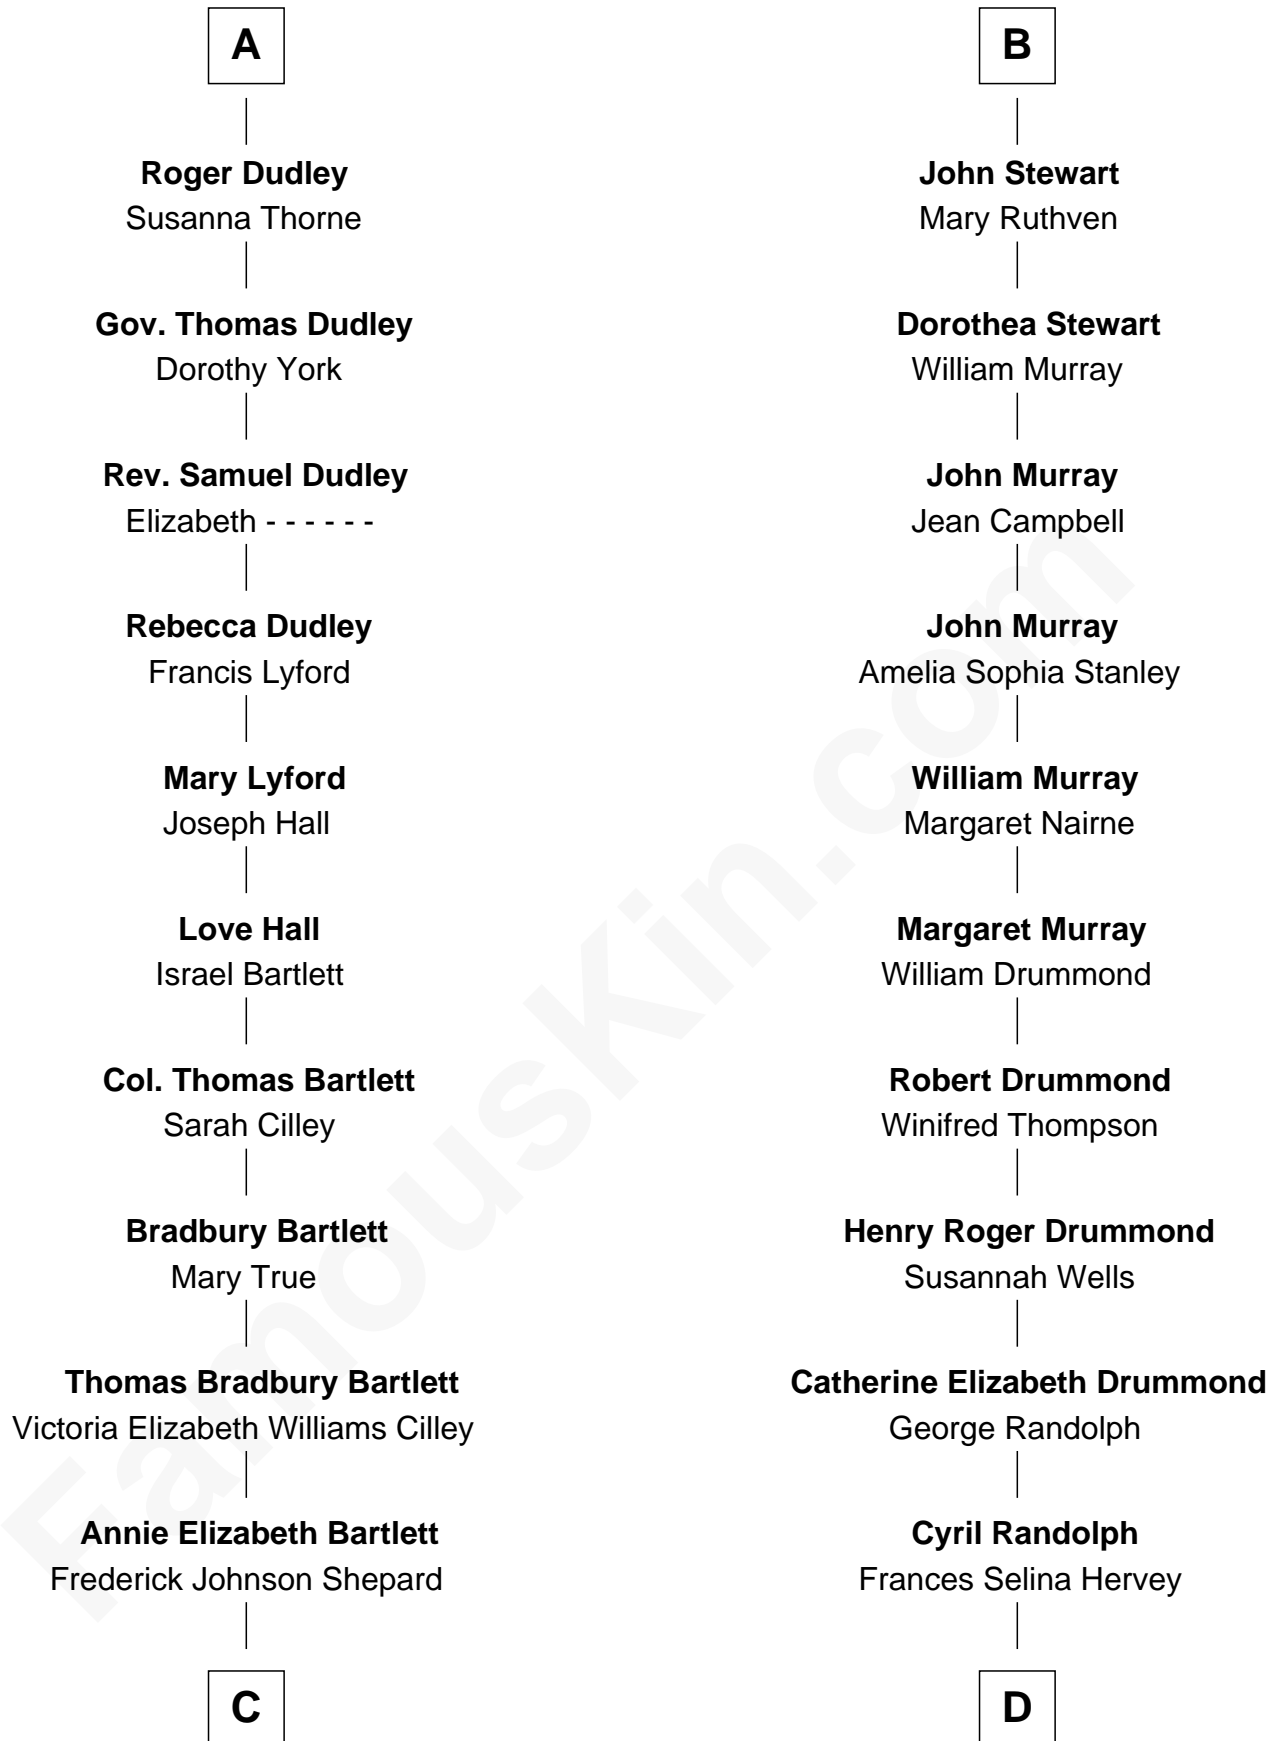

FamousKin.com Relationship Chart of

Alan Shepard

Mercury and Apollo Astronaut

18th cousin 2 times removed of

Hugh Grant

Movie Actor

C

Alan Bartlett Shepard
Pauline Renza Emerson

Alan Shepard
Mercury and Apollo Astronaut

D

Felton George Randolph
Emily Margaret Nepean

Margaret Isobel Randolph
John Cassilis MacLean

Fynvola Susan MacLean
James Murray Grant

Hugh Grant
Movie Actor

FamousKin.com