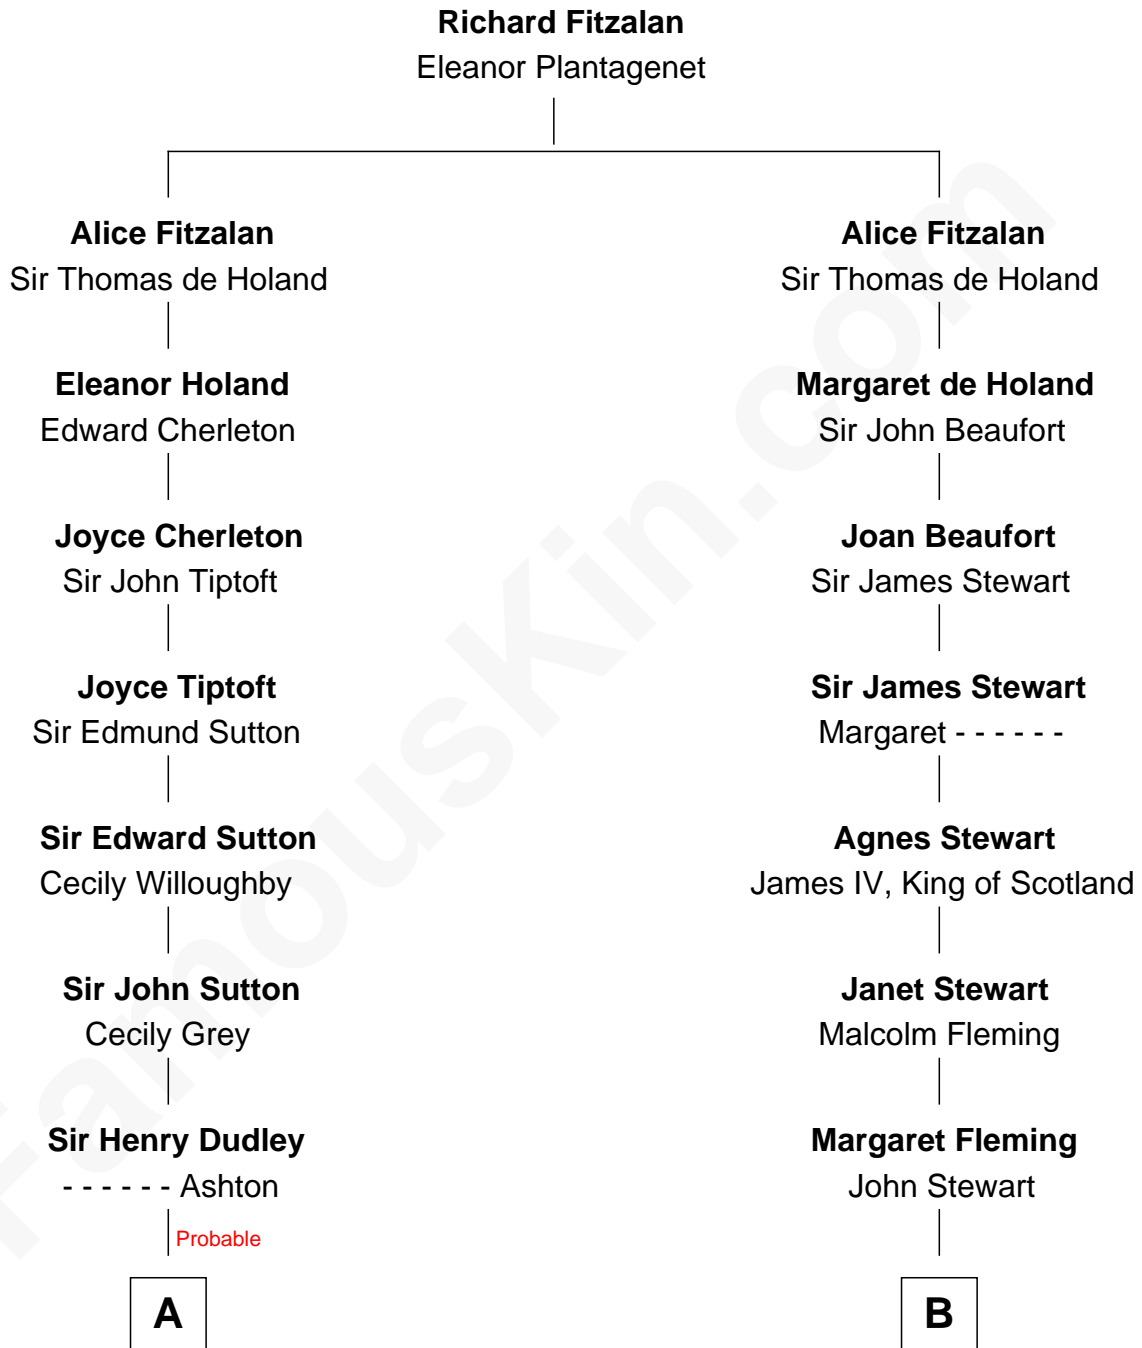

FamousKin.com Relationship Chart of

Alan Shepard

Mercury and Apollo Astronaut

18th cousin 2 times removed of

Hugh Grant

Movie Actor

C

Alan Bartlett Shepard
Pauline Renza Emerson

Alan Shepard
Mercury and Apollo Astronaut

D

Felton George Randolph
Emily Margaret Nepean

Margaret Isobel Randolph
John Cassilis MacLean

Fynvola Susan MacLean
James Murray Grant

Hugh Grant
Movie Actor

FamousKin.com