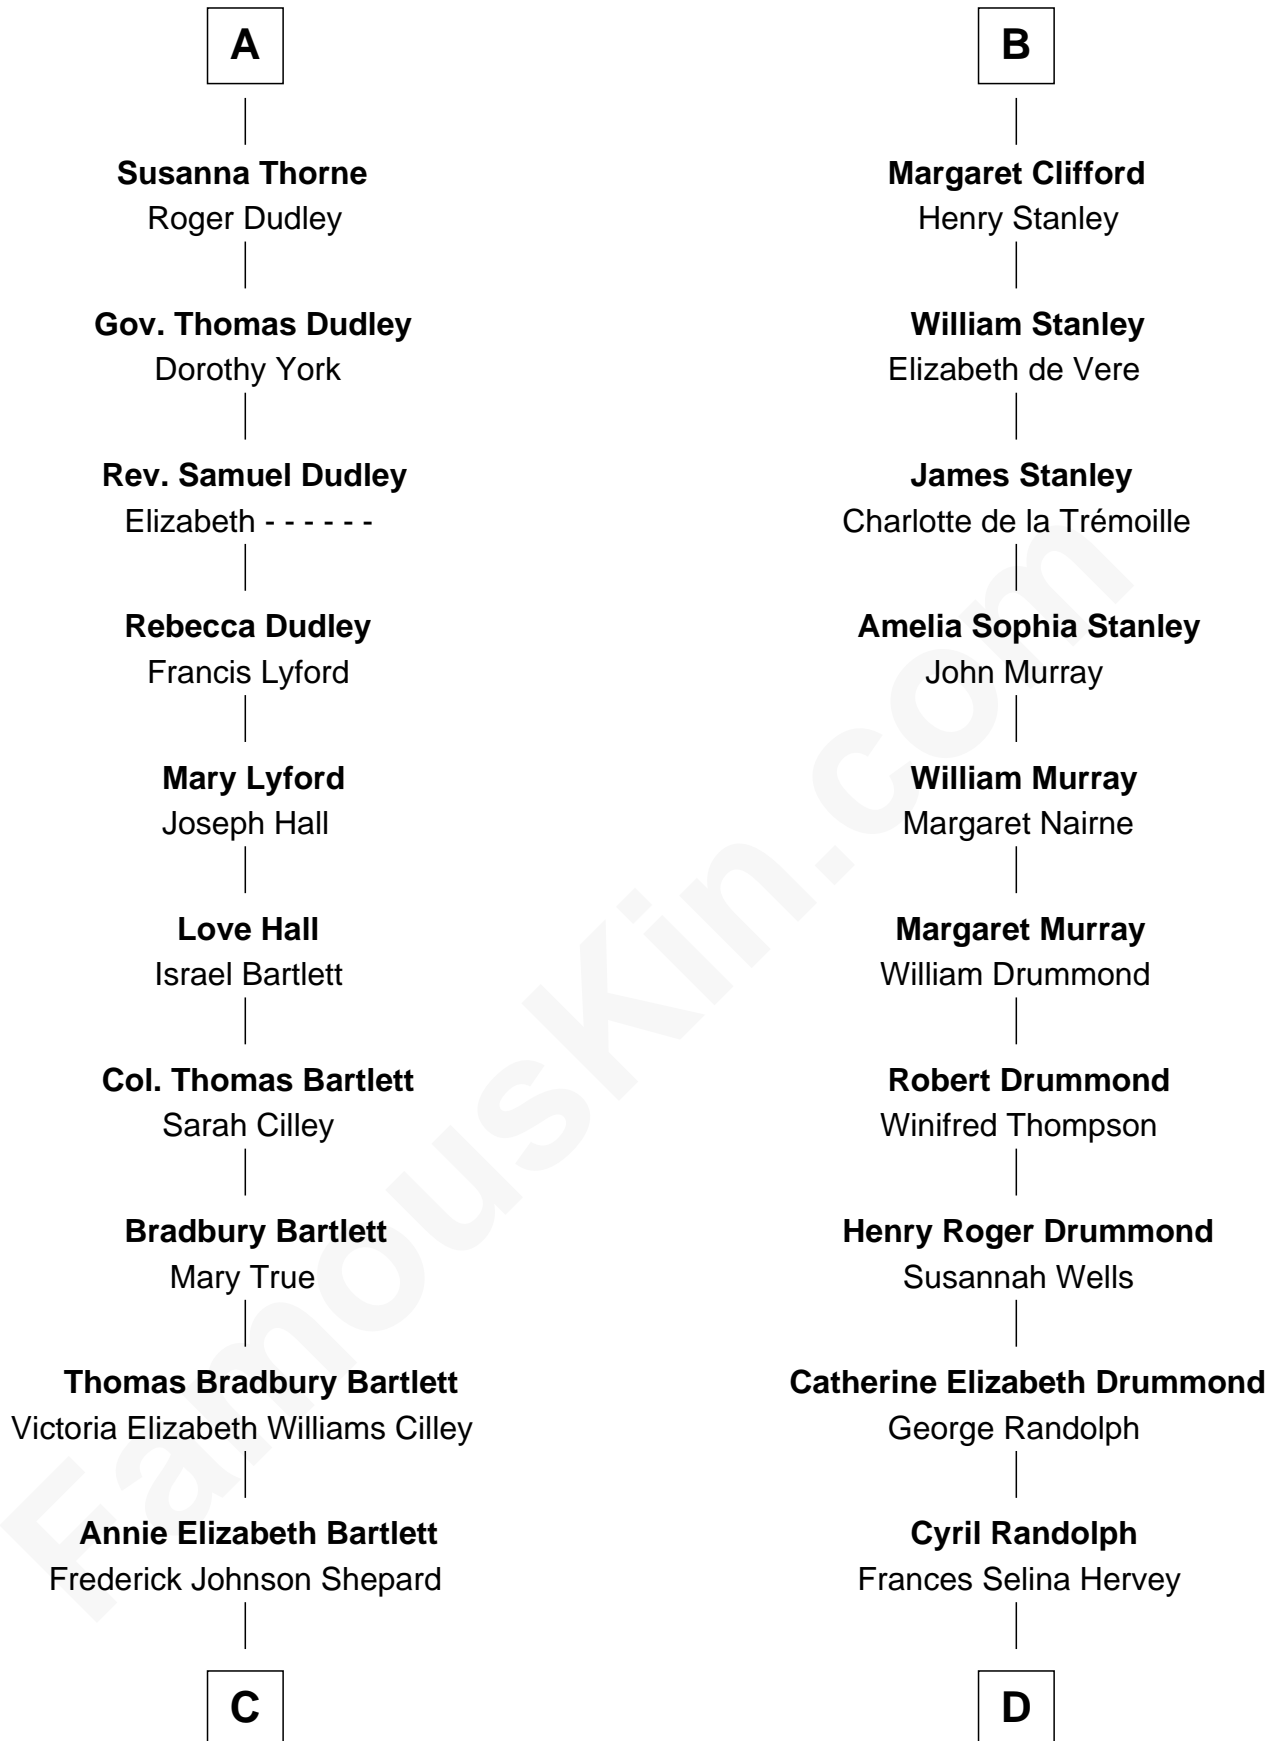

# FamousKin.com Relationship Chart of

**Alan Shepard**

*Mercury and Apollo Astronaut*

18th cousin 2 times removed of

**Hugh Grant**

*Movie Actor*

**Sir John Grey**

Avice Marmion

**C**

**Alan Bartlett Shepard**  
Pauline Renza Emerson

**Alan Shepard**  
*Mercury and Apollo Astronaut*

**D**

**Felton George Randolph**  
Emily Margaret Nepean

**Margaret Isobel Randolph**  
John Cassilis MacLean