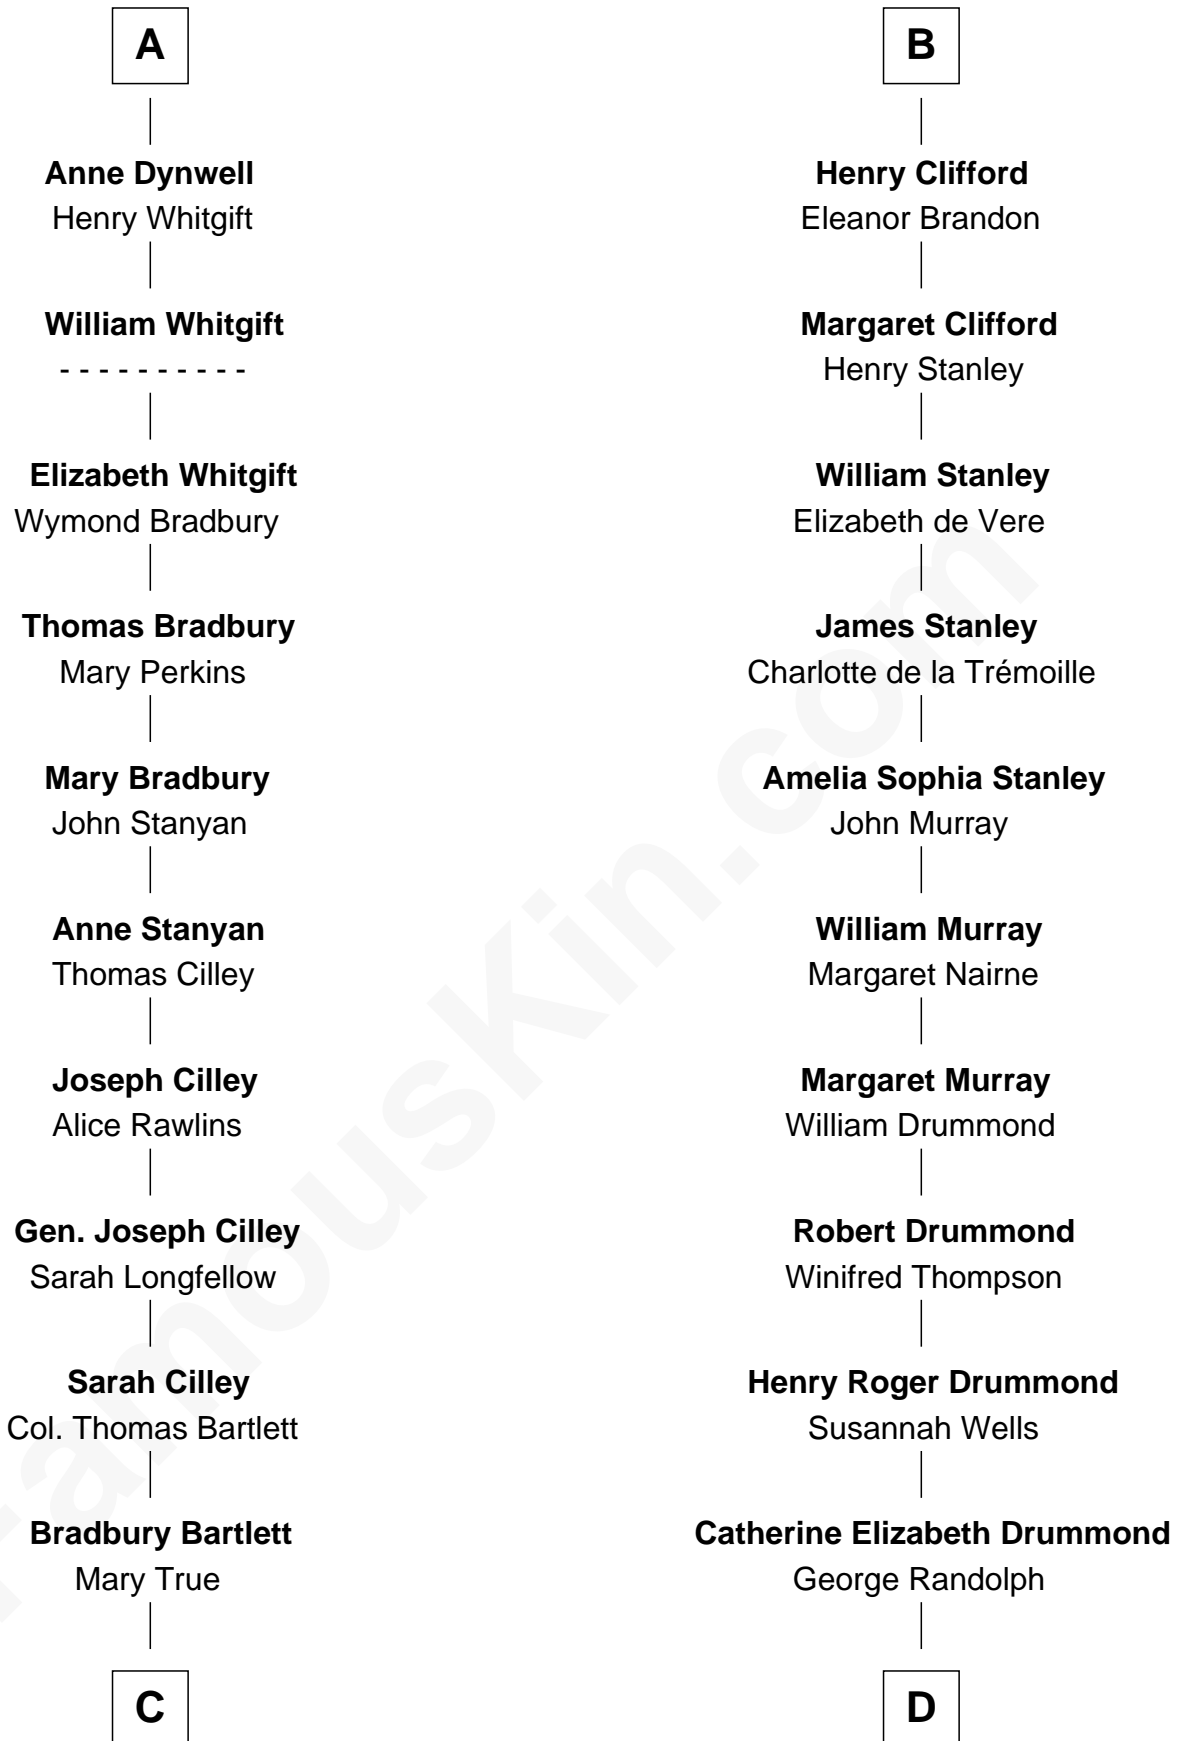

FamousKin.com Relationship Chart of

Alan Shepard

Mercury and Apollo Astronaut

20th cousin 1 time removed of

Hugh Grant

Movie Actor

Sir Geoffrey le Scrope

Ivetta de Ros

Joan - - - - -

Joan Scrope

Henry Fitzhugh

Henry FitzHugh

Elizabeth Grey

Eleanor Fitzhugh

Sir Henry Bromflete

Margaret Bromflete

John Clifford

Henry Clifford

Anne St. John

Henry Clifford

Margaret Percy

B

C

Thomas Bradbury Bartlett
Victoria Elizabeth Williams Cilley

Annie Elizabeth Bartlett
Frederick Johnson Shepard

Alan Bartlett Shepard
Pauline Renza Emerson

Alan Shepard
Mercury and Apollo Astronaut

D

Cyril Randolph
Frances Selina Hervey

Felton George Randolph
Emily Margaret Nepean