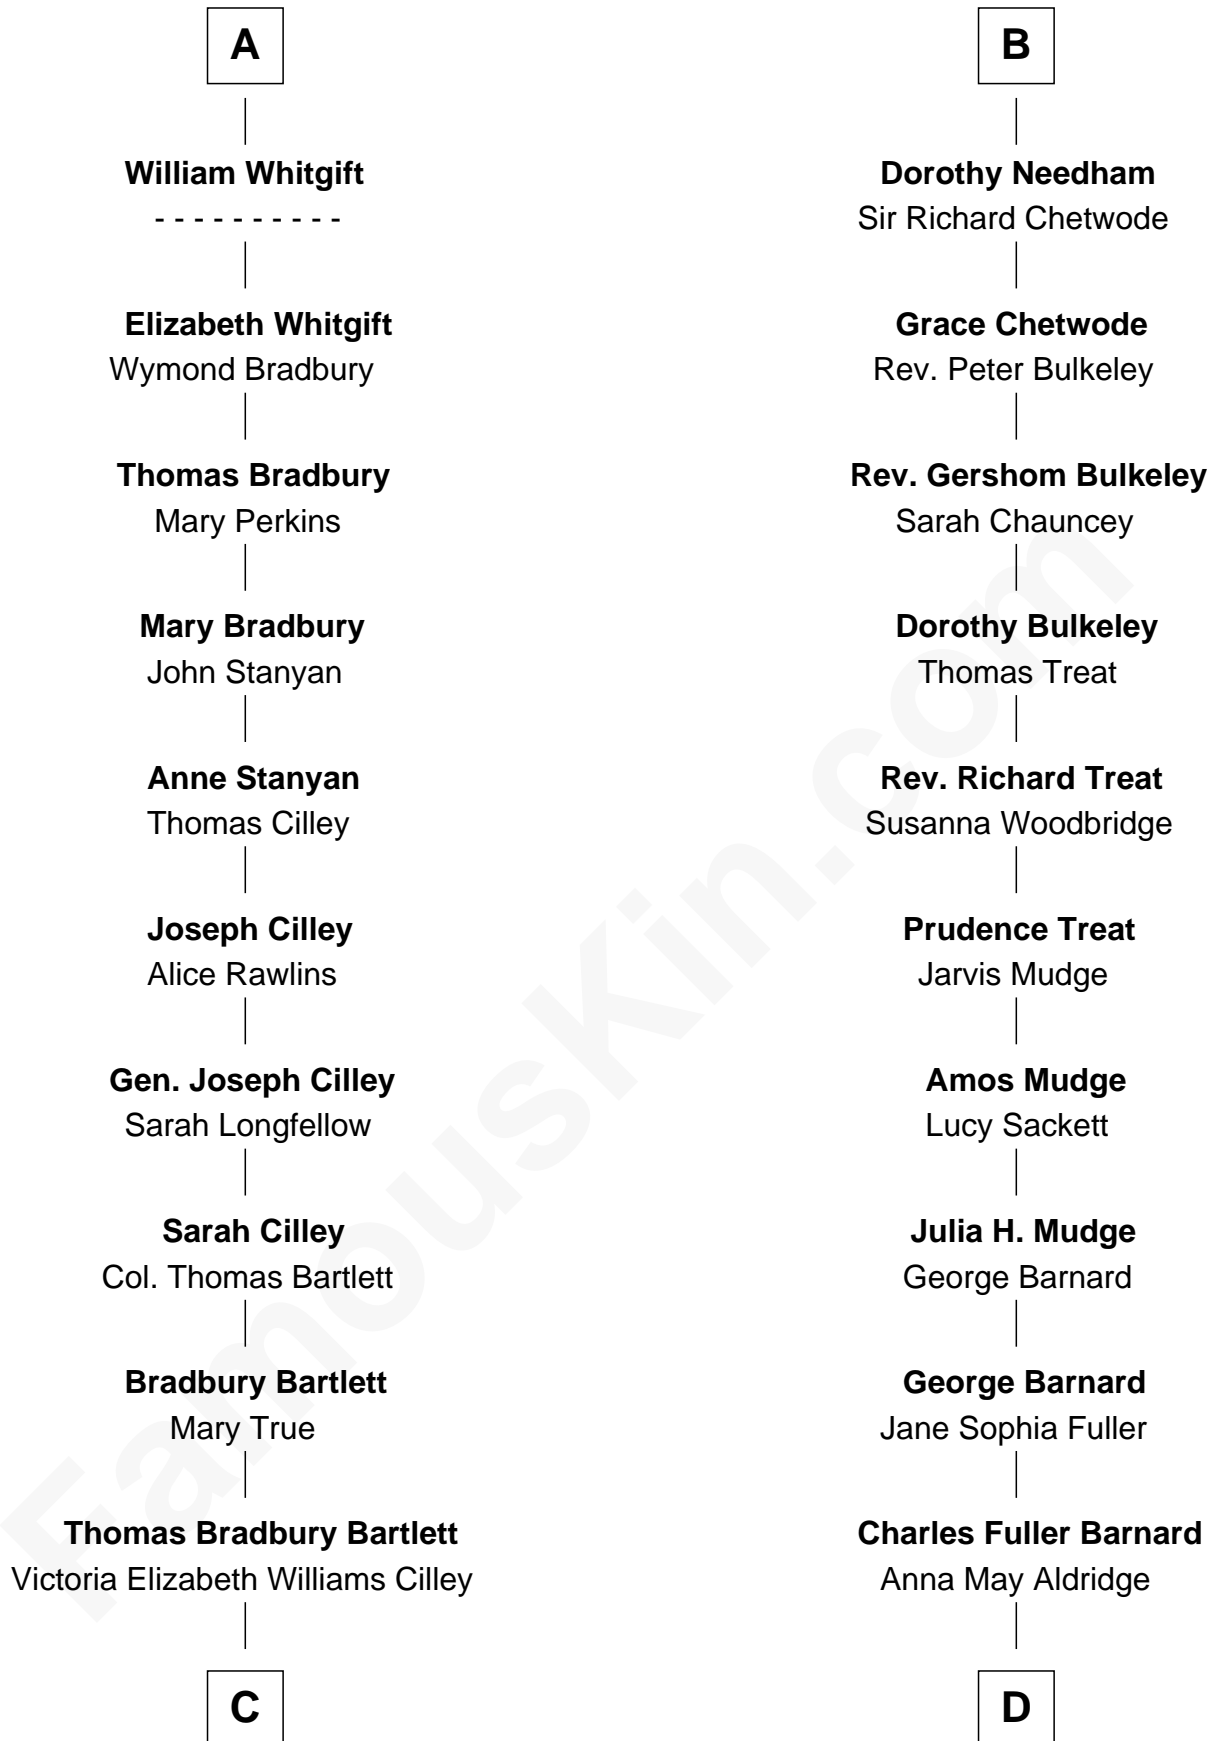

FamousKin.com Relationship Chart of

Alan Shepard

Mercury and Apollo Astronaut

18th cousin 1 time removed of

Dick Clark

Radio and TV Host

John de Welles

Maud de Roos

John de Welles
Eleanor de Mowbray

Eudo de Welles
Maud de Greystoke

Sir Lionel de Welles
Joan de Waterton

Margaret de Welles
Sir Thomas Dymoke

Jane Dymoke
John Fulnetby

Katherine Fulnetby
William Dynwell

Anne Dynwell
Henry Whitgift

A

Anne de Welles
James Butler

James Butler
Joan Beauchamp

Elizabeth Butler
John Talbot

Sir Gilbert Talbot
Audrey Cotton

Sir John Talbot
Margaret Troutbeck

Anne Talbot
Thomas Needham

Robert Needham
Frances Aston

B

C

Annie Elizabeth Bartlett
Frederick Johnson Shepard

Alan Bartlett Shepard
Pauline Renza Emerson

Alan Shepard
Mercury and Apollo Astronaut

D

Julia Fuller Barnard
Richard Augustus Clark

Dick Clark
Radio and TV Host