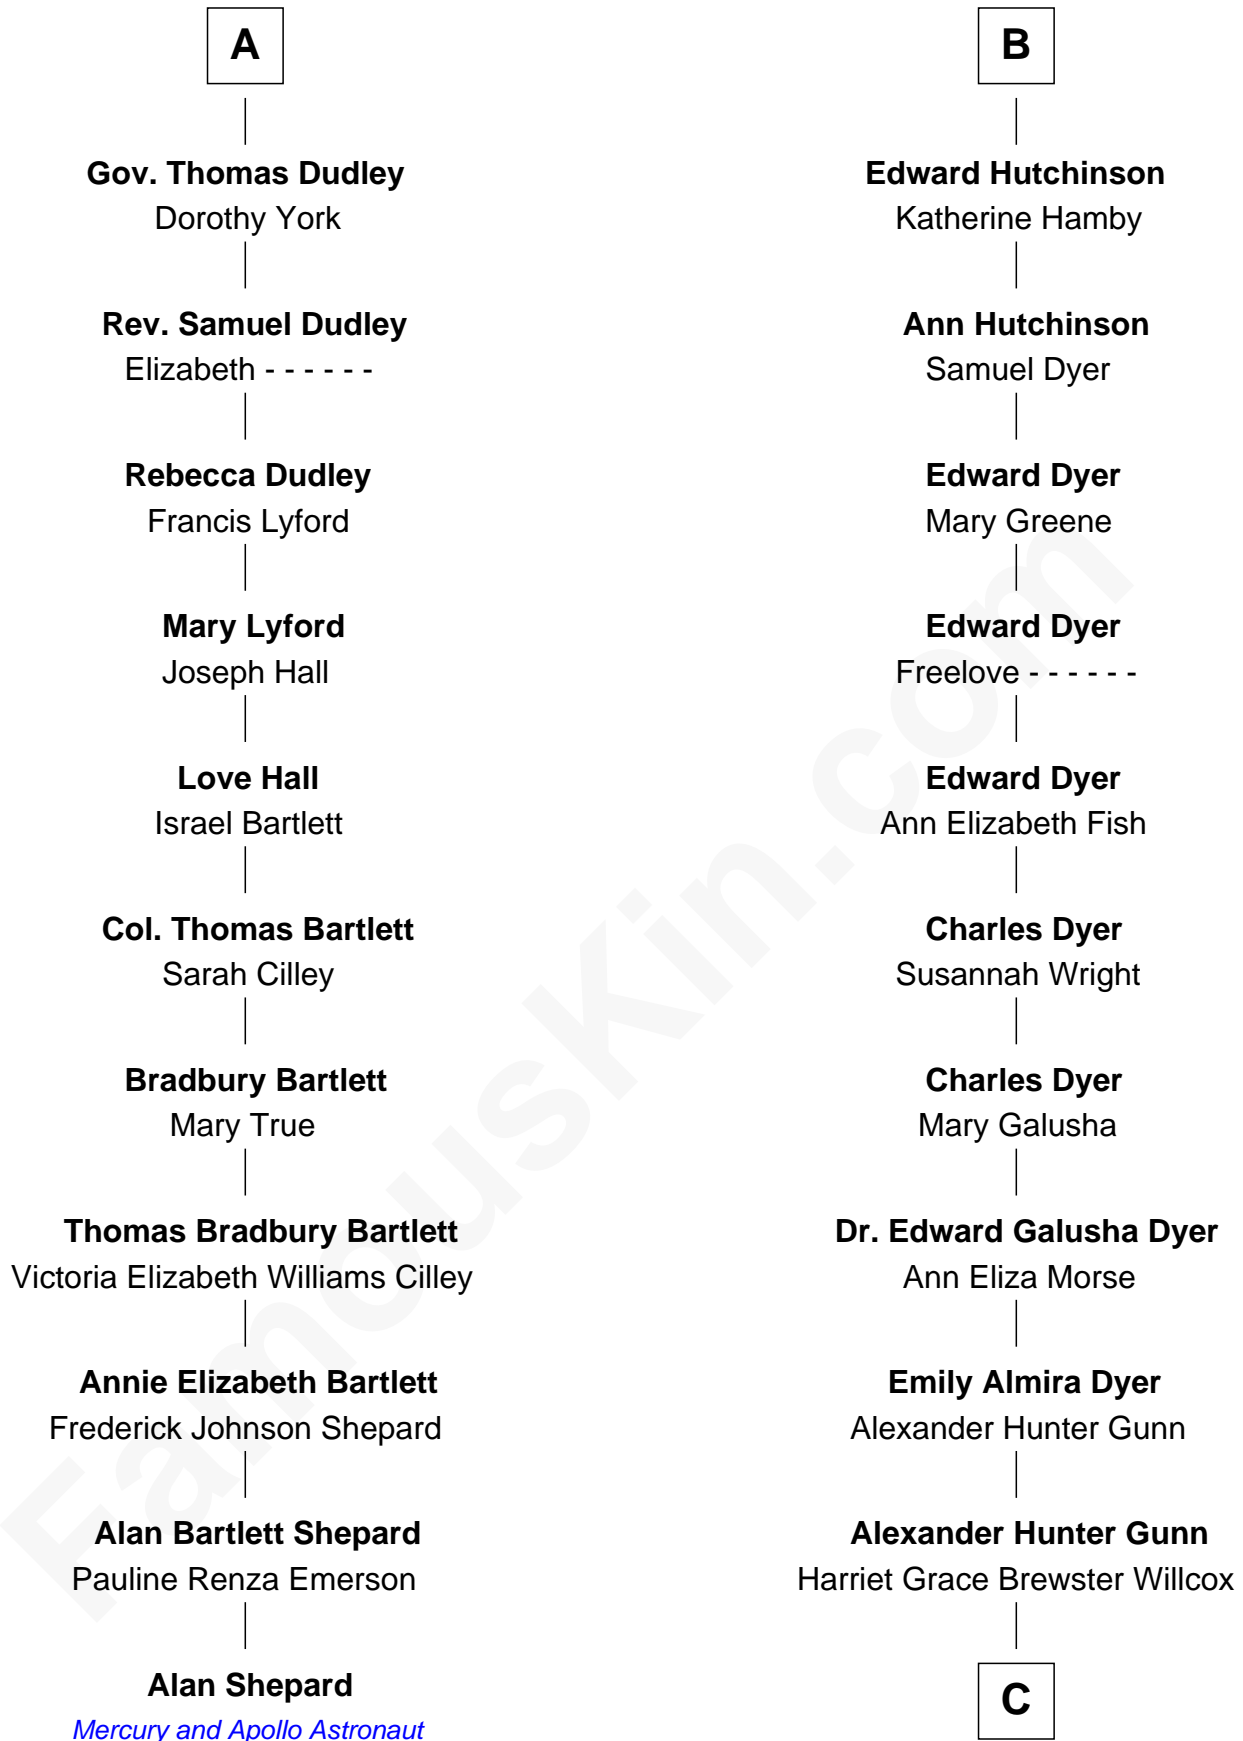

### Alan Shepard

*Mercury and Apollo Astronaut*

17th cousin 2 times removed of

**Elisabeth Shue**

*TV and Movie Actress*

**Sir Walter Blount**

Sancha de Ayala

**Constance Blount**

Margaret de Gresley

**Sir Thomas Blount**

Agnes Hawley

**Anne Blount**

William Marbury

**Robert Marbury**

Katherine Williamson

**William Marbury**

Agnes Lenton

**Rev. Francis Marbury**

Bridget Dryden

**Anne Marbury**

William Hutchinson

**B**

**C**

**Mary Brewster Gunn**  
Adoniram Judson Wells

**Anne Brewster Wells**  
James William Shue

**Elisabeth Shue**  
*TV and Movie Actress*

FamousKin.com