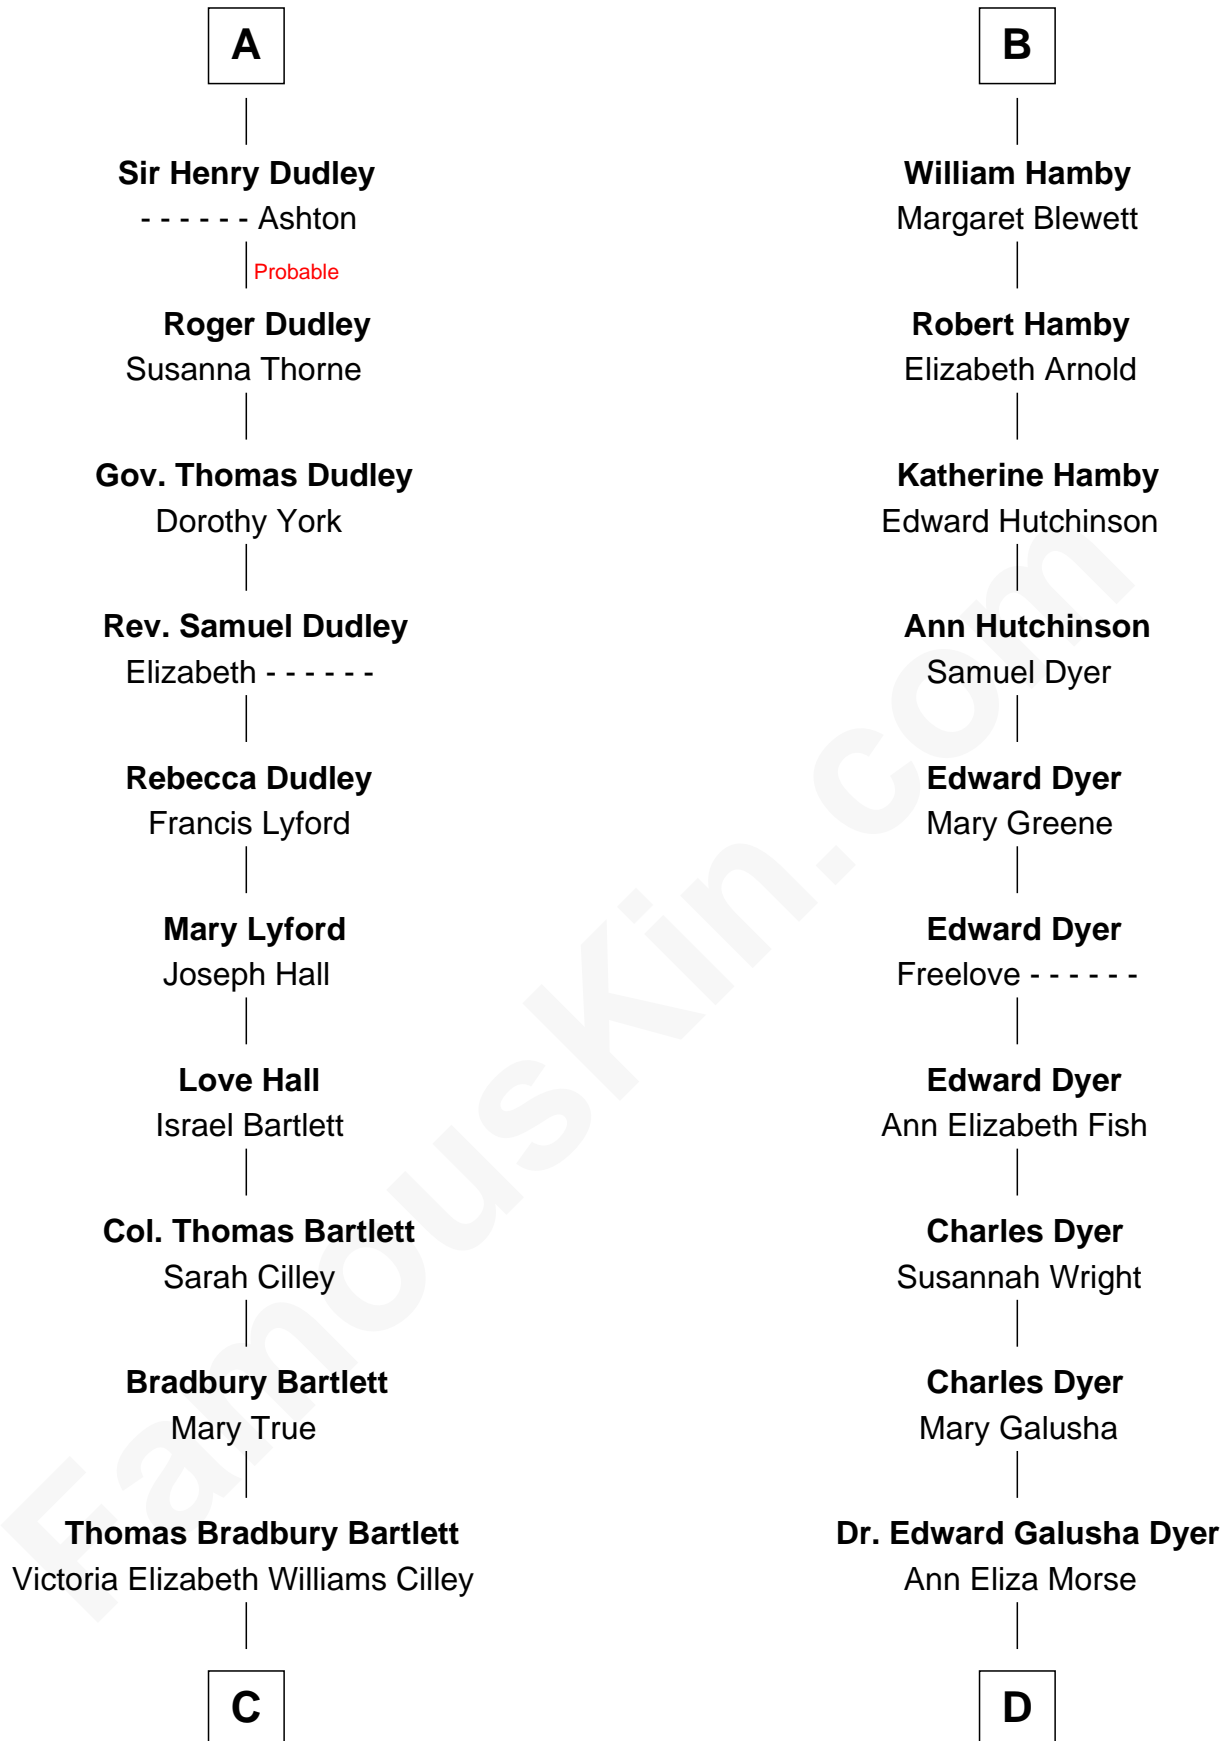

FamousKin.com Relationship Chart of

Alan Shepard

Mercury and Apollo Astronaut

19th cousin 2 times removed of

Elisabeth Shue

TV and Movie Actress

Sir Philip le Despencer

Joan de Cobham

C

Annie Elizabeth Bartlett
Frederick Johnson Shepard

Alan Bartlett Shepard
Pauline Renza Emerson

Alan Shepard
Mercury and Apollo Astronaut

D

Emily Almira Dyer
Alexander Hunter Gunn

Alexander Hunter Gunn
Harriet Grace Brewster Willcox

Mary Brewster Gunn
Adoniram Judson Wells

Anne Brewster Wells
James William Shue

Elisabeth Shue
TV and Movie Actress