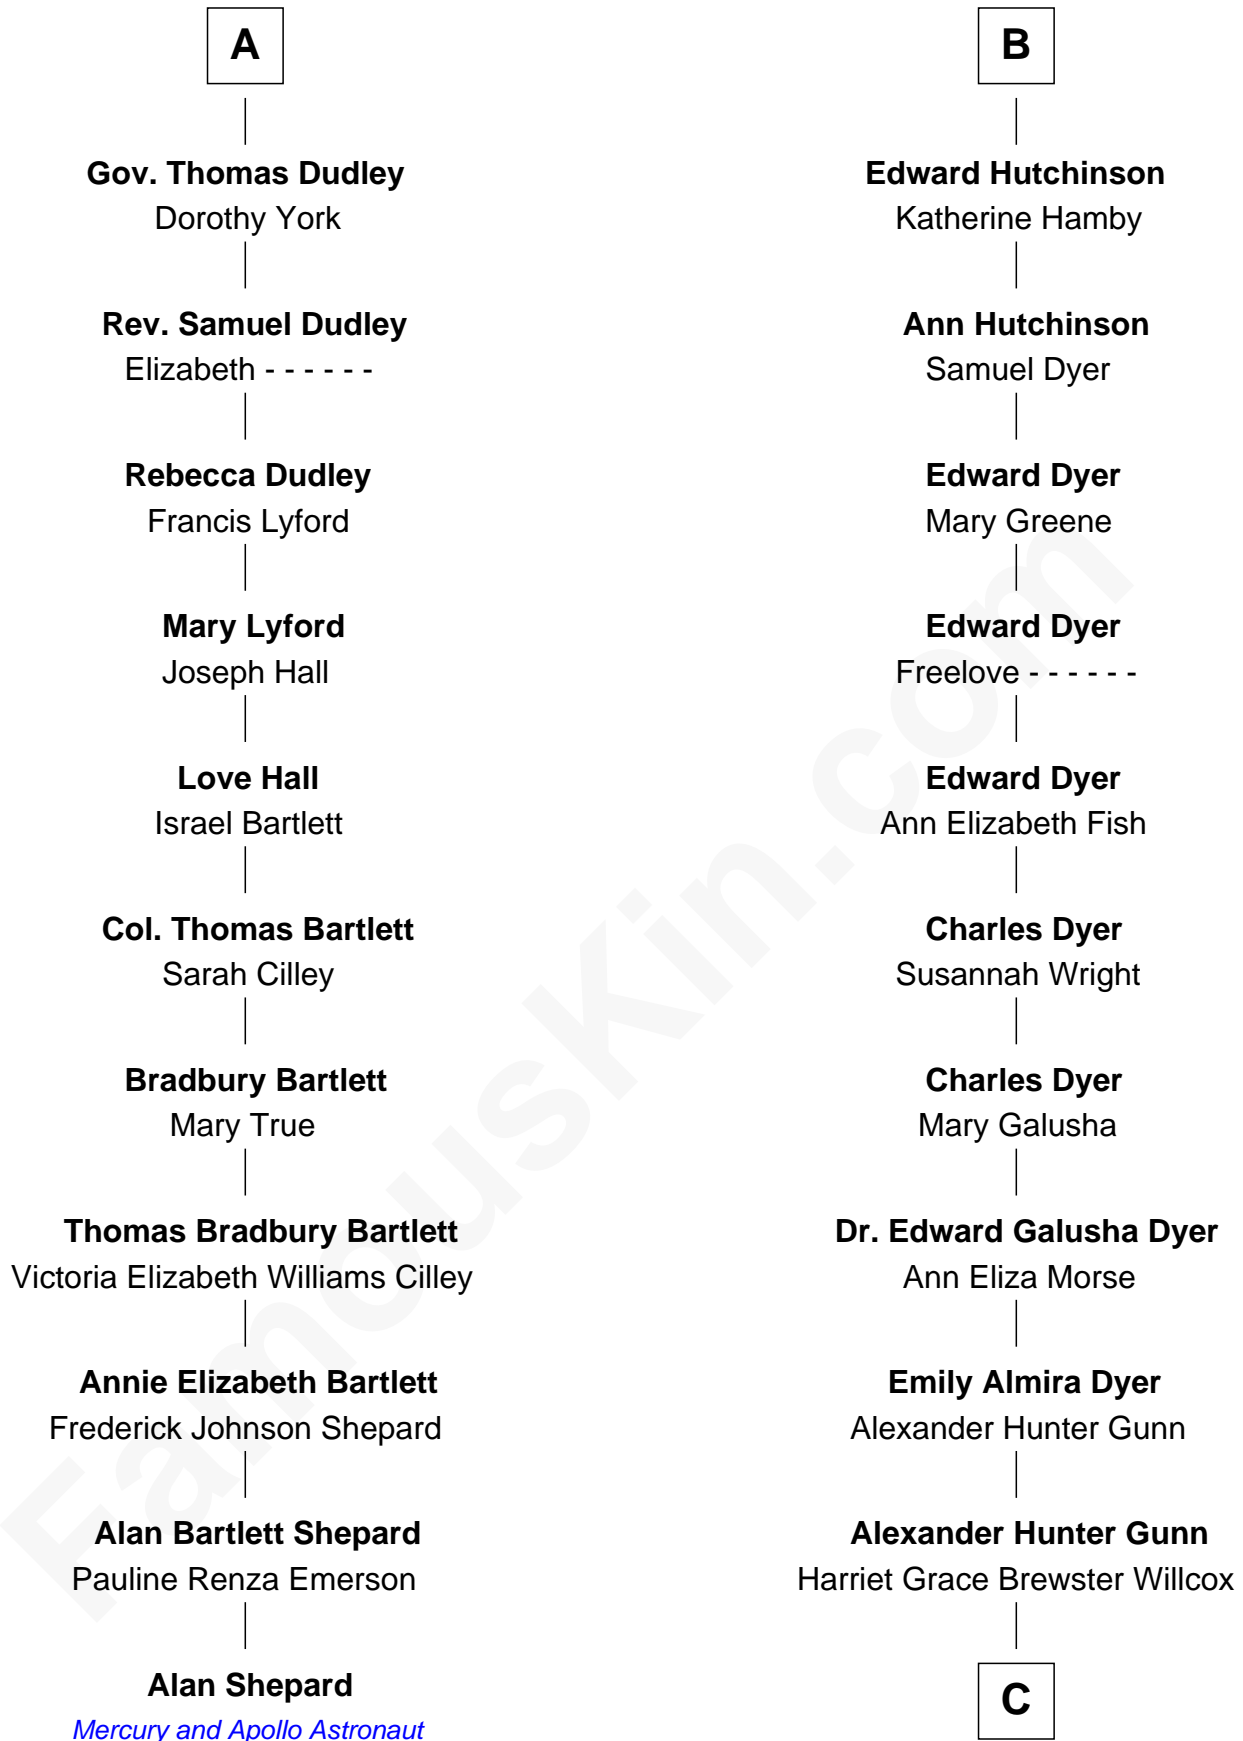

FamousKin.com Relationship Chart of

Alan Shepard

Mercury and Apollo Astronaut

17th cousin 2 times removed of

Andrew Shue

TV Actor

Sir Walter Blount

Sancha de Ayala

Sir Thomas Blount

Margaret de Gresley

Sir Thomas Blount

Agnes Hawley

Anne Blount

William Marbury

Robert Marbury

Katherine Williamson

William Marbury

Agnes Lenton

Rev. Francis Marbury

Bridget Dryden

Anne Marbury

William Hutchinson

B

C

Mary Brewster Gunn
Adoniram Judson Wells

Anne Brewster Wells
James William Shue

Andrew Shue
TV Actor

FamousKin.com