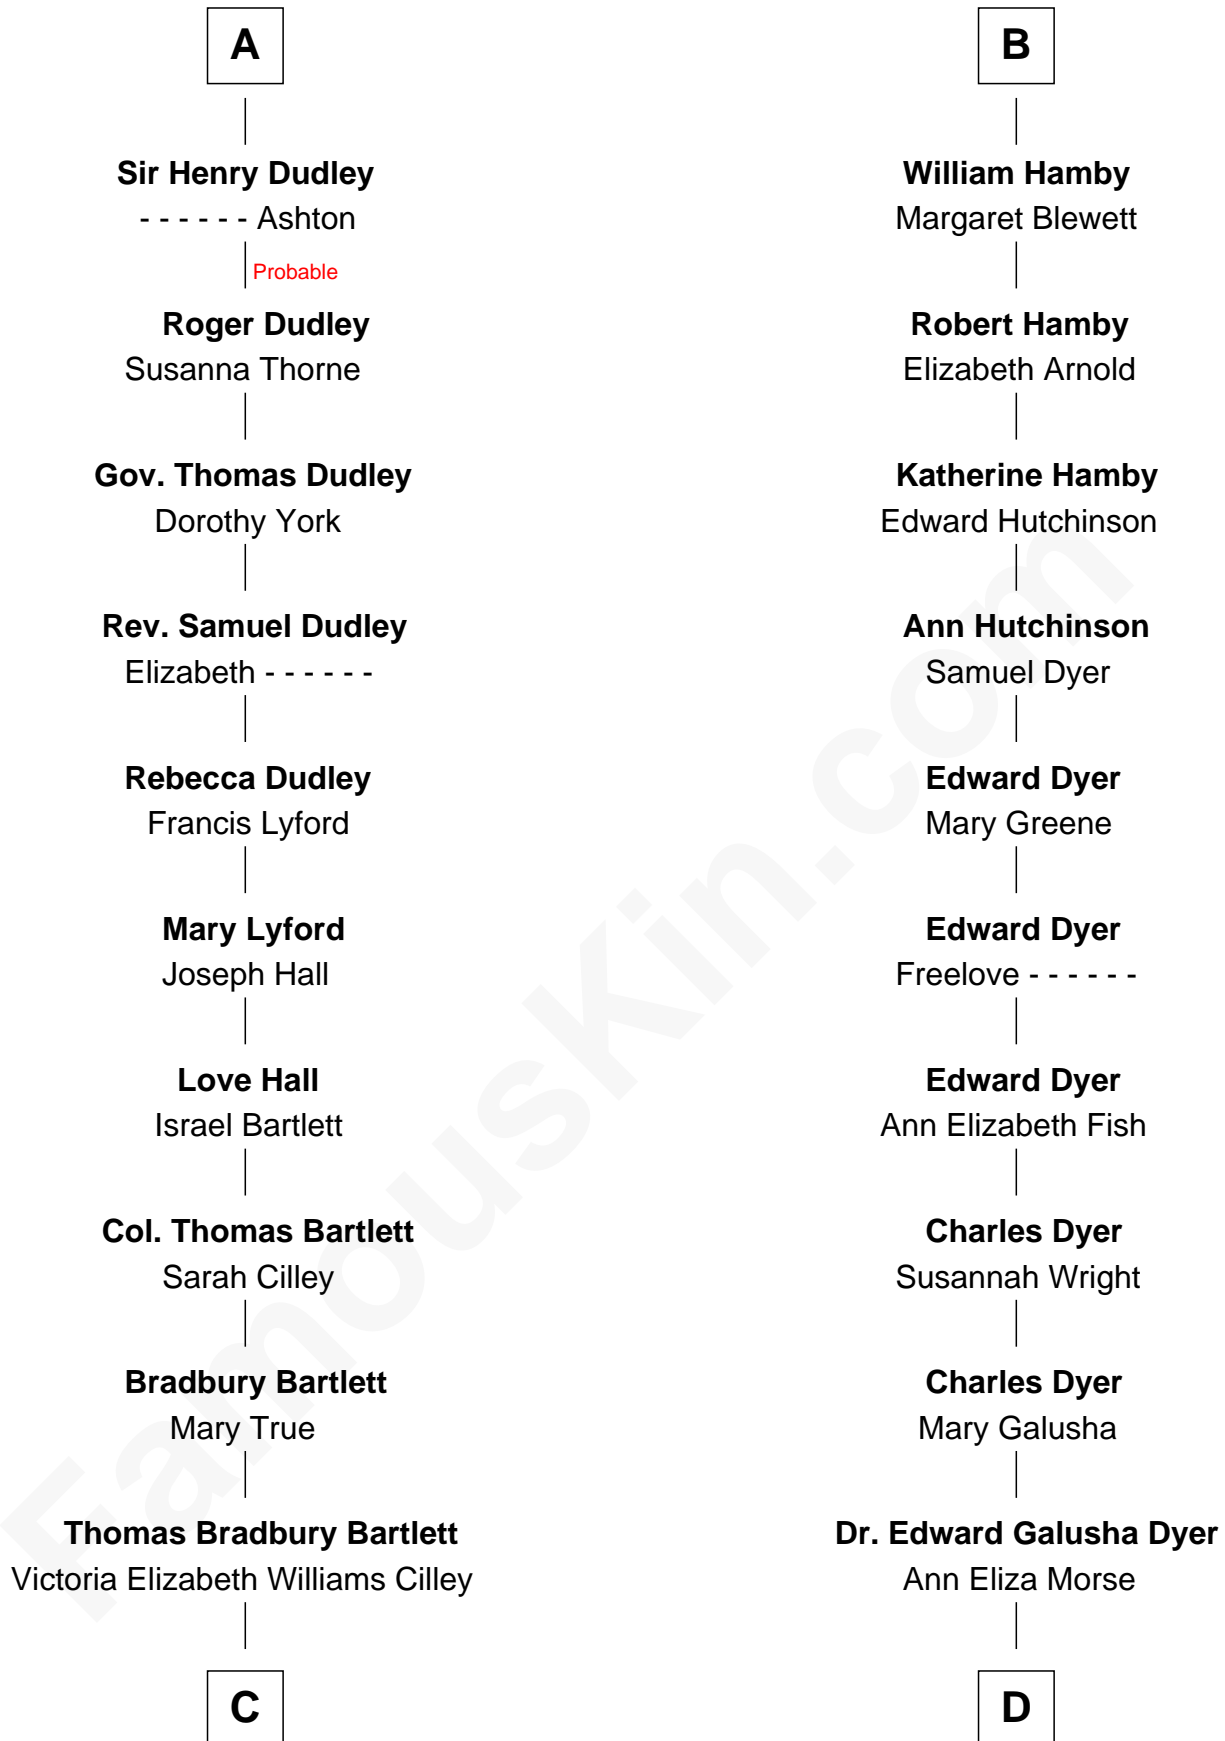

FamousKin.com Relationship Chart of

Alan Shepard

Mercury and Apollo Astronaut

19th cousin 2 times removed of

Andrew Shue

TV Actor

Sir Philip le Despencer

Joan de Cobham

Sir Andrew Luttrell

Sir Andrew Luttrell

Joan Tailboys

Hawise Luttrell

Sir Godfrey Hilton

Sir Godfrey Hilton

Margery Willoughby

Elizabeth Hilton

Richard Thimbleby

Anne Thimbleby

John Booth

Eleanor Booth

Edward Hamby

B

C

Annie Elizabeth Bartlett
Frederick Johnson Shepard

Alan Bartlett Shepard
Pauline Renza Emerson

Alan Shepard
Mercury and Apollo Astronaut

D

Emily Almira Dyer
Alexander Hunter Gunn

Alexander Hunter Gunn
Harriet Grace Brewster Willcox

Mary Brewster Gunn
Adoniram Judson Wells