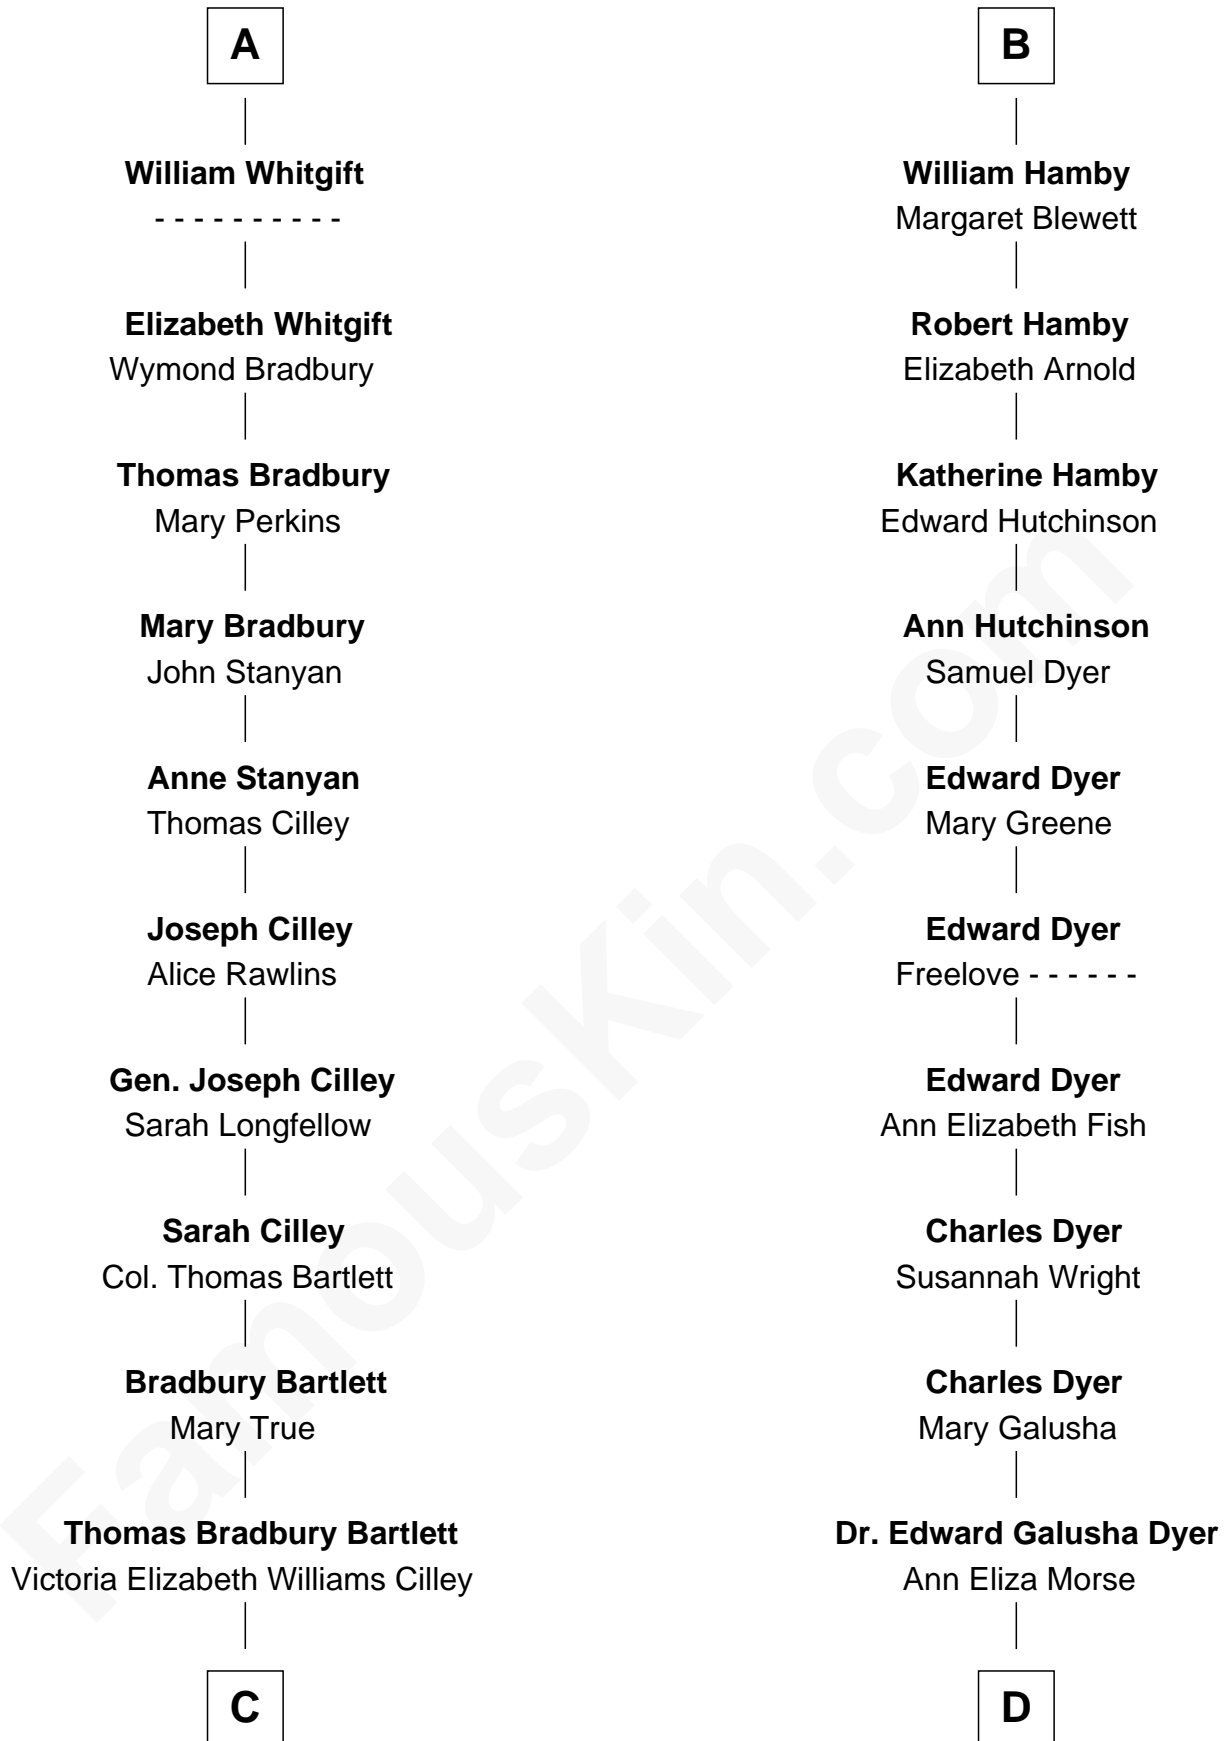

# FamousKin.com Relationship Chart of

**Alan Shepard**

*Mercury and Apollo Astronaut*

19th cousin 2 times removed of

**Andrew Shue**

*TV Actor*

**John de Welles**

Maud de Roos

**Anne Dynwell**  
Henry Whitgift

**A**

**Margery de Welles**  
Stephen le Scrope

**Maude le Scrope**  
Sir Baldwin Freville

**Margaret Freville**  
Sir Hugh Willoughby

**Margery Willoughby**  
Sir Godfrey Hilton

**Elizabeth Hilton**  
Richard Thimbleby

**Anne Thimbleby**  
John Booth

**Eleanor Booth**  
Edward Hamby

**B**

**C**

**Annie Elizabeth Bartlett**  
Frederick Johnson Shepard

**Alan Bartlett Shepard**  
Pauline Renza Emerson

**Alan Shepard**  
*Mercury and Apollo Astronaut*

**D**

**Emily Almira Dyer**  
Alexander Hunter Gunn

**Alexander Hunter Gunn**  
Harriet Grace Brewster Willcox

**Mary Brewster Gunn**  
Adoniram Judson Wells