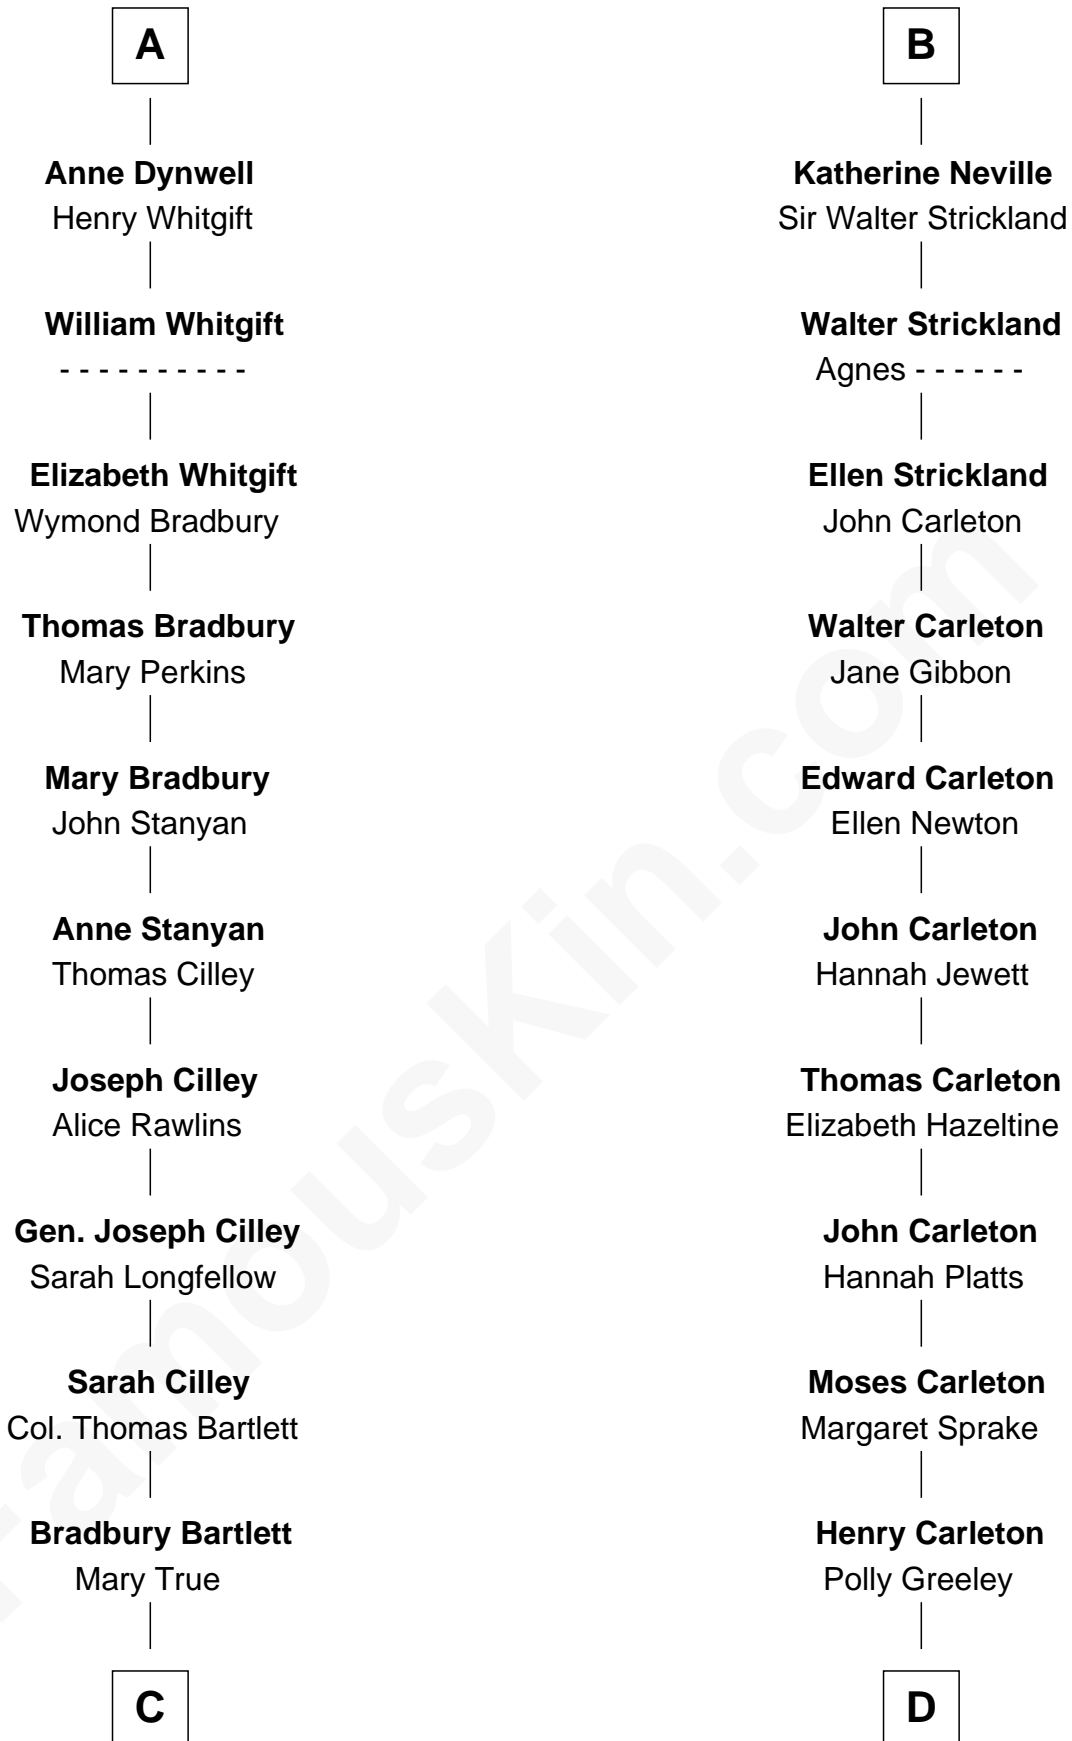

FamousKin.com

Relationship Chart of

Alan Shepard

Mercury and Apollo Astronaut

18th cousin 2 times removed of

Charles A. Pillsbury

Co-Founder of C.A. Pillsbury Co.

Sir Thomas de Beauchamp

Katherine de Mortimer

C

Thomas Bradbury Bartlett
Victoria Elizabeth Williams Cilley

Annie Elizabeth Bartlett
Frederick Johnson Shepard

Alan Bartlett Shepard
Pauline Renza Emerson

Alan Shepard
Mercury and Apollo Astronaut