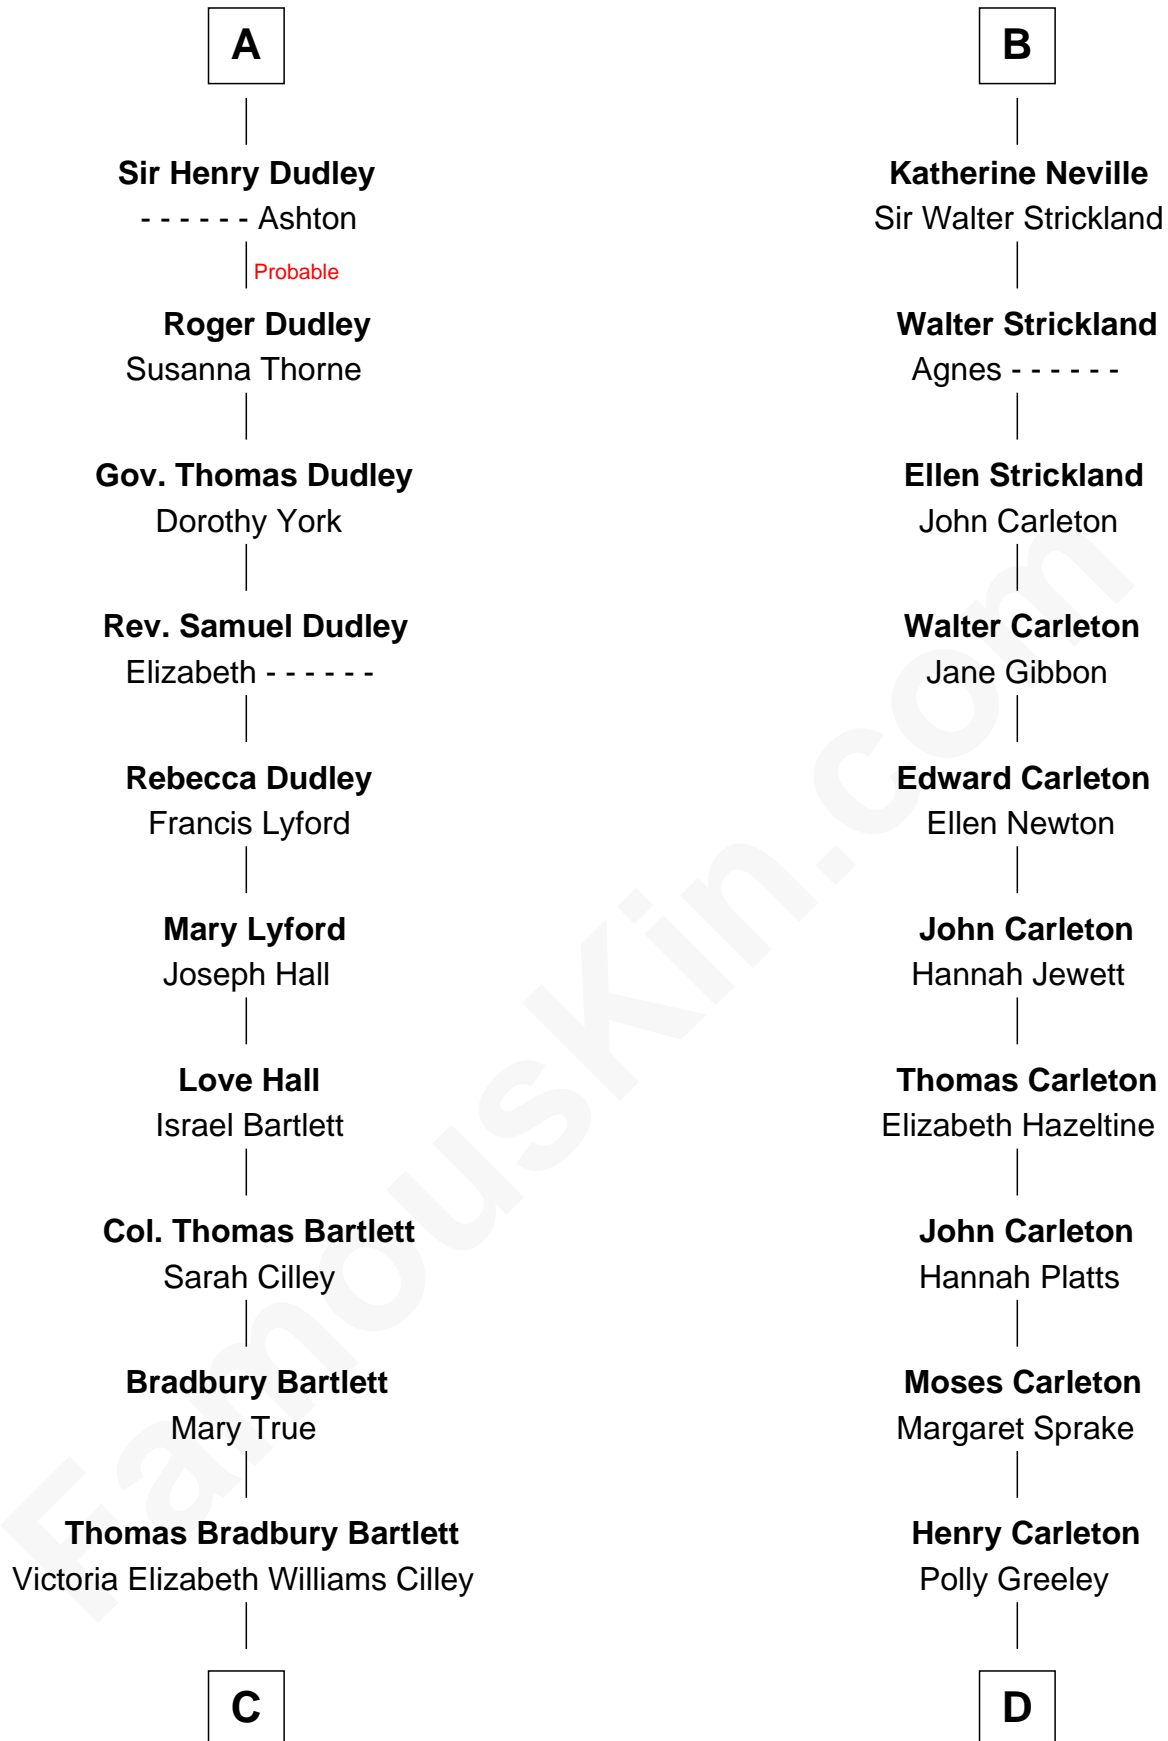

FamousKin.com

Relationship Chart of

Alan Shepard

Mercury and Apollo Astronaut

18th cousin 1 time removed of

Charles A. Pillsbury

Co-Founder of C.A. Pillsbury Co.

C

Annie Elizabeth Bartlett
Frederick Johnson Shepard

Alan Bartlett Shepard
Pauline Renza Emerson

Alan Shepard
Mercury and Apollo Astronaut

D

Margaret Sprague Carleton
George Alfred Pillsbury

Charles A. Pillsbury
Co-Founder of C.A. Pillsbury Co.