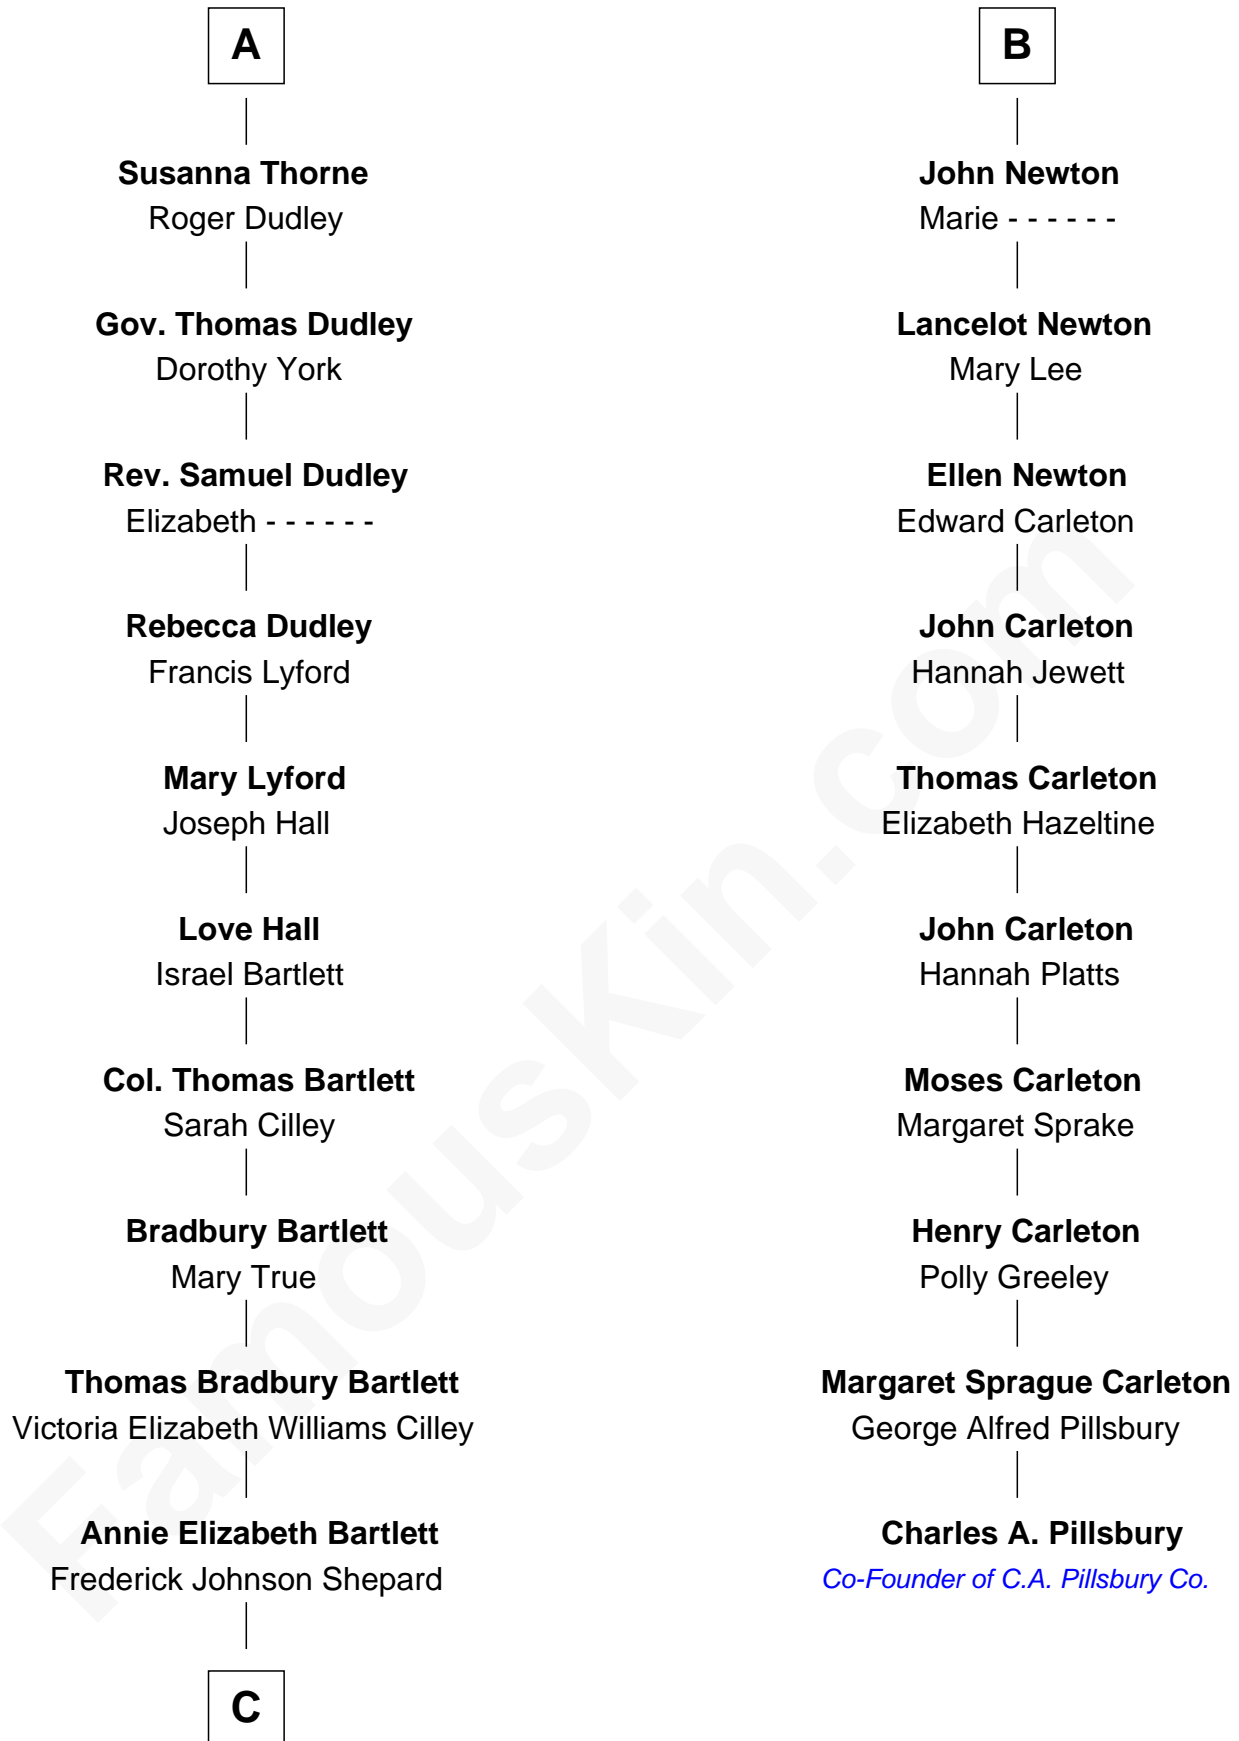

FamousKin.com

Relationship Chart of

Alan Shepard

Mercury and Apollo Astronaut

16th cousin 2 times removed of

Charles A. Pillsbury

Co-Founder of C.A. Pillsbury Co.

Sir John Grey
Avice Marmion

Maud Grey
Sir Thomas Harcourt

Sir Thomas Harcourt
Jane Fraunceys

Sir Richard Harcourt
Edith St. Clair

Alice Harcourt
William Bessiles

Elizabeth Bessiles
Richard Fettiplace

Anne Fettiplace
Edward Purefoy

Mary Purefoy
Thomas Thorne

A

Sir Robert Grey
Lora de St. Quintin

Elizabeth Grey
Henry FitzHugh

Sir William FitzHugh
Margery Willoughby

Lora FitzHugh
Sir John Constable

Isabel Constable
Stephen de Thorpe

Margaret Thorpe
John Newton

John Newton
Margaret Grimston

B

C

—
Alan Bartlett Shepard
Pauline Renza Emerson

—
Alan Shepard
Mercury and Apollo Astronaut

FamousKin.com