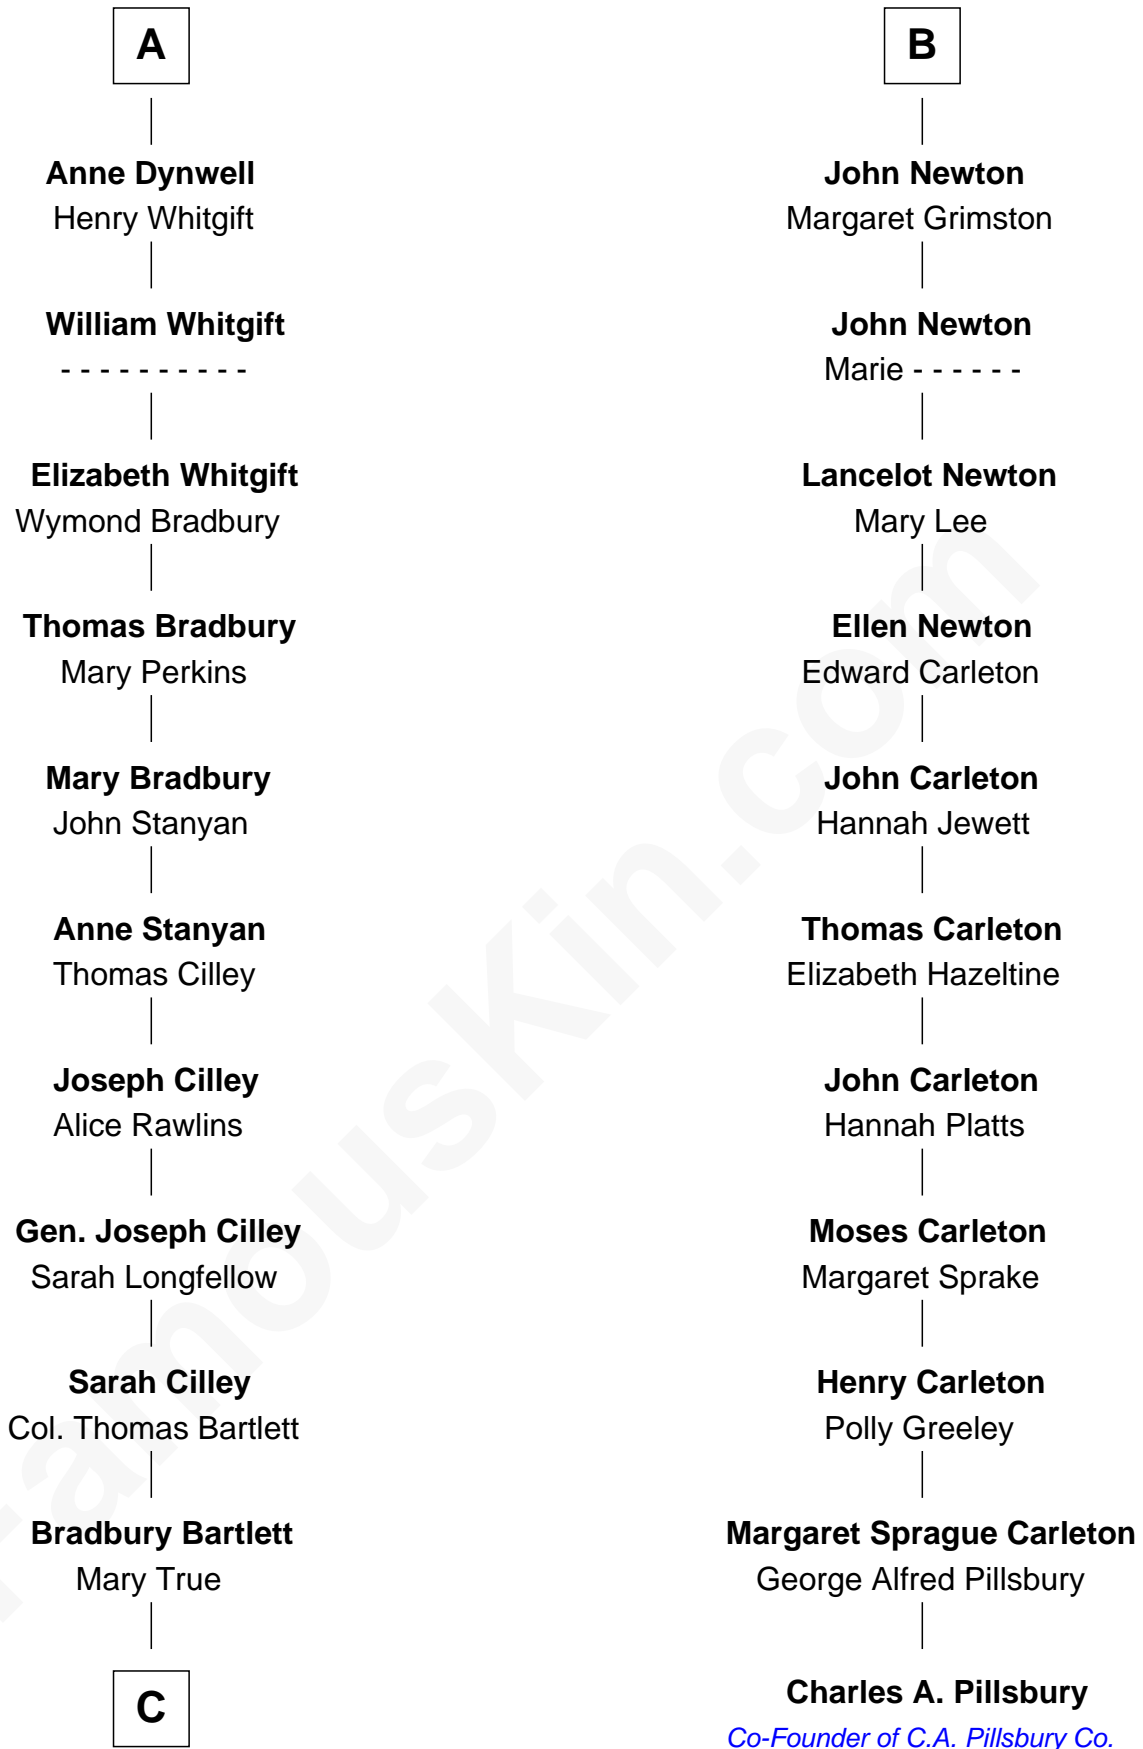

## Relationship Chart of

### Alan Shepard

*Mercury and Apollo Astronaut*

17th cousin 3 times removed of

### Charles A. Pillsbury

*Co-Founder of C.A. Pillsbury Co.*

**C**

—  
**Thomas Bradbury Bartlett**  
Victoria Elizabeth Williams Cilley

—  
**Annie Elizabeth Bartlett**  
Frederick Johnson Shepard

—  
**Alan Bartlett Shepard**  
Pauline Renza Emerson

—  
**Alan Shepard**  
*Mercury and Apollo Astronaut*

FamousKin.com