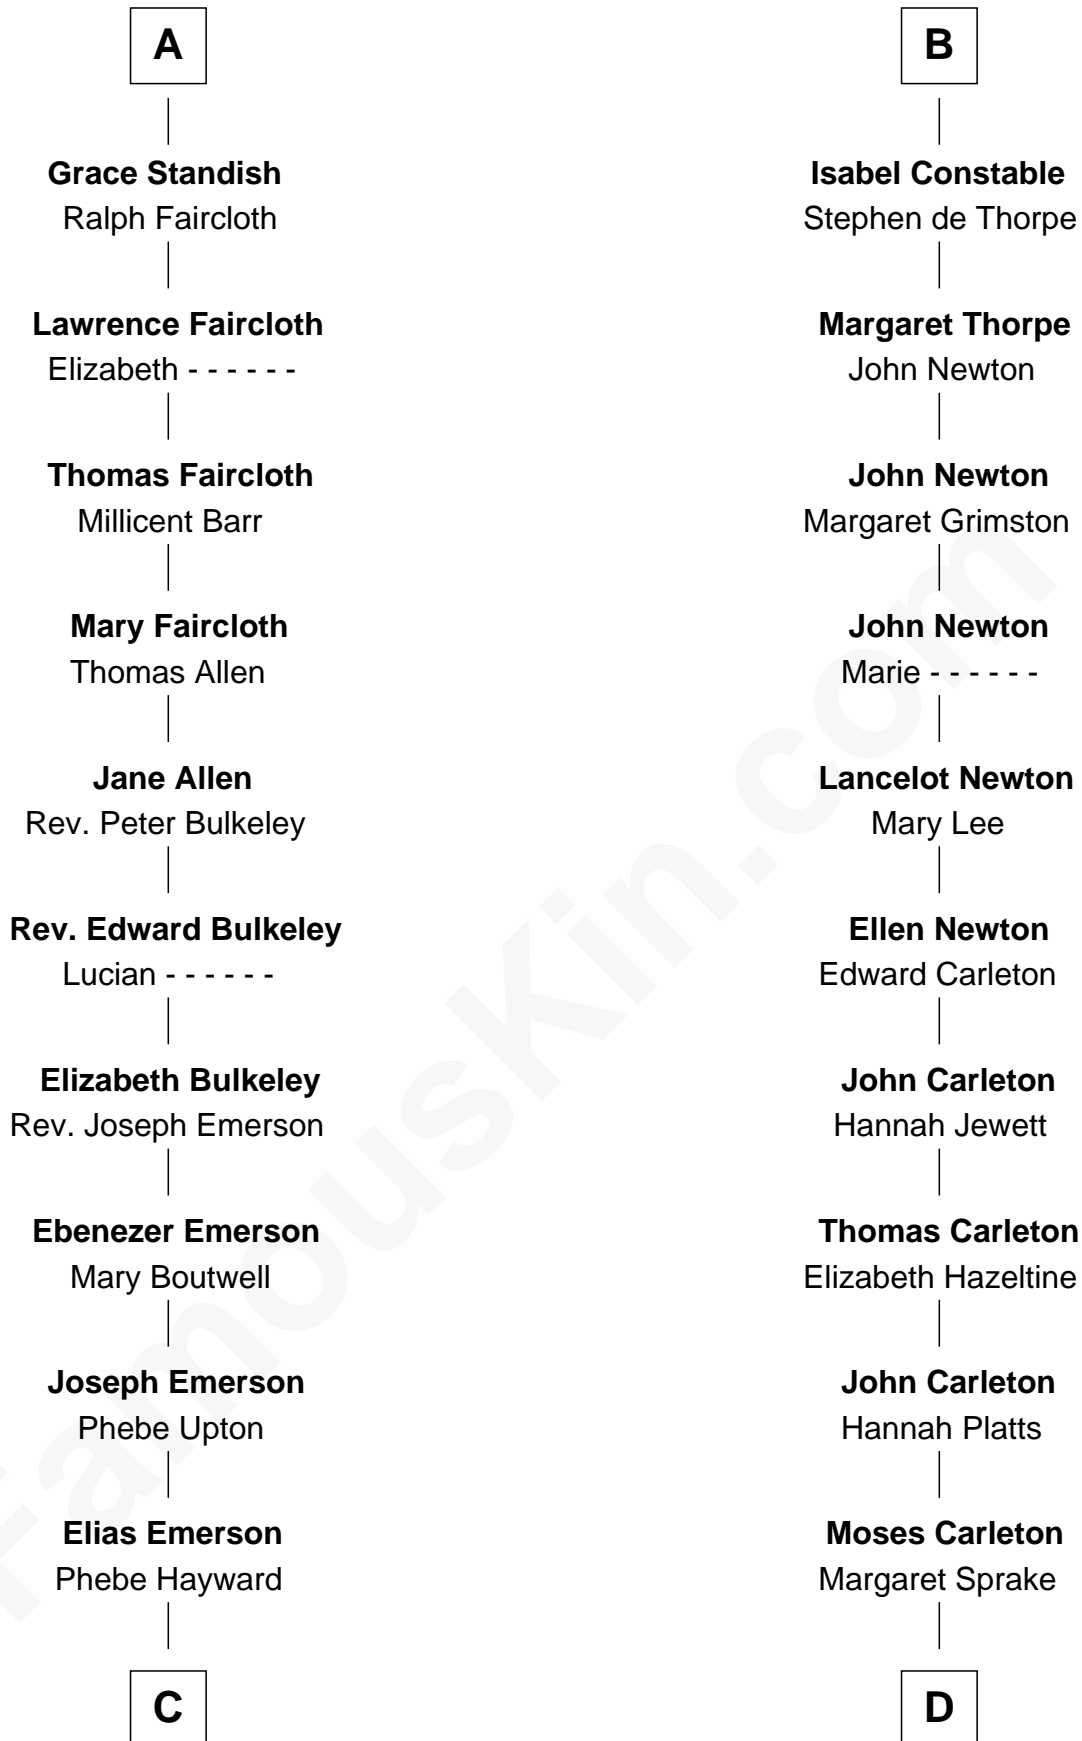

## Relationship Chart of

### Alan Shepard

*Mercury and Apollo Astronaut*

19th cousin 2 times removed of

### Charles A. Pillsbury

*Co-Founder of C.A. Pillsbury Co.*

**C**

**Abraham Emerson**

Mary Benley Eaton

**Charles Stillman Emerson**

Hannah Maria Emmons

**Charles Stillman Emerson**