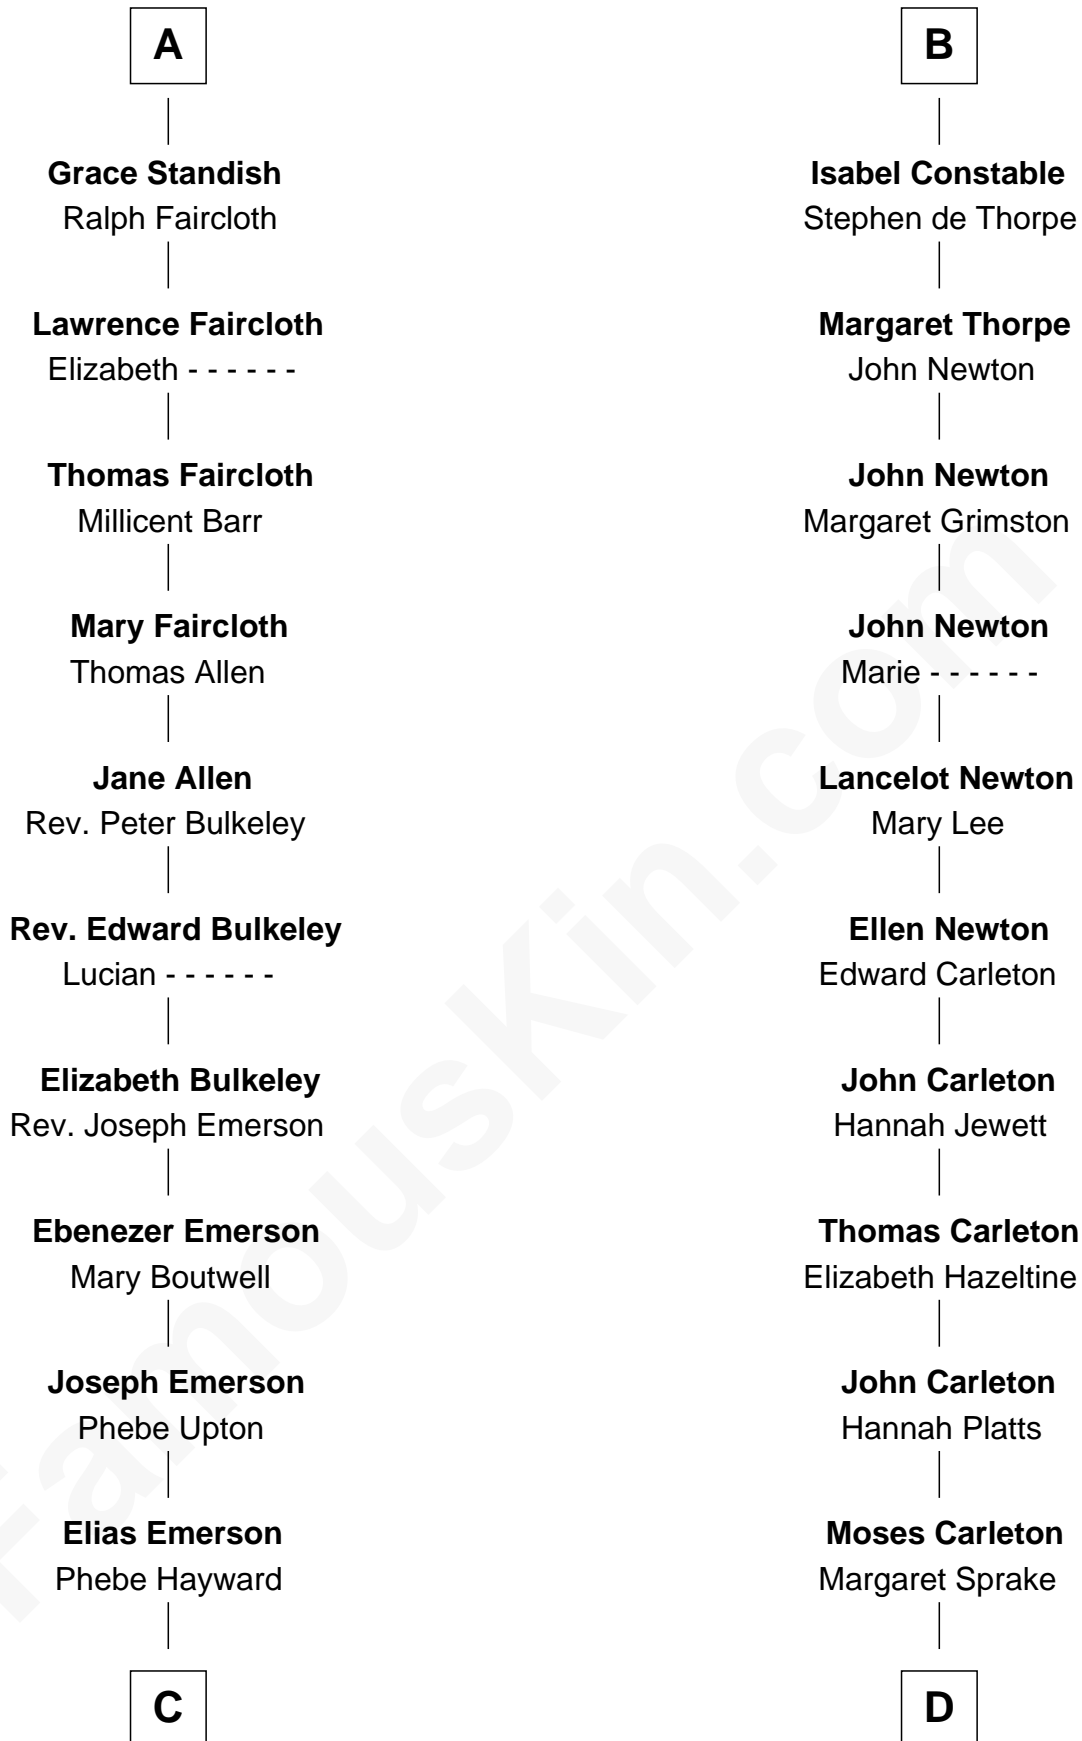

FamousKin.com

Relationship Chart of

Alan Shepard

Mercury and Apollo Astronaut

19th cousin 2 times removed of

Charles A. Pillsbury

Co-Founder of C.A. Pillsbury Co.

Ralph FitzHugh

Alan Bartlett Shepard

Alan Shepard

Mercury and Apollo Astronaut

D

Henry Carleton

Polly Greeley

Margaret Sprague Carleton

George Alfred Pillsbury