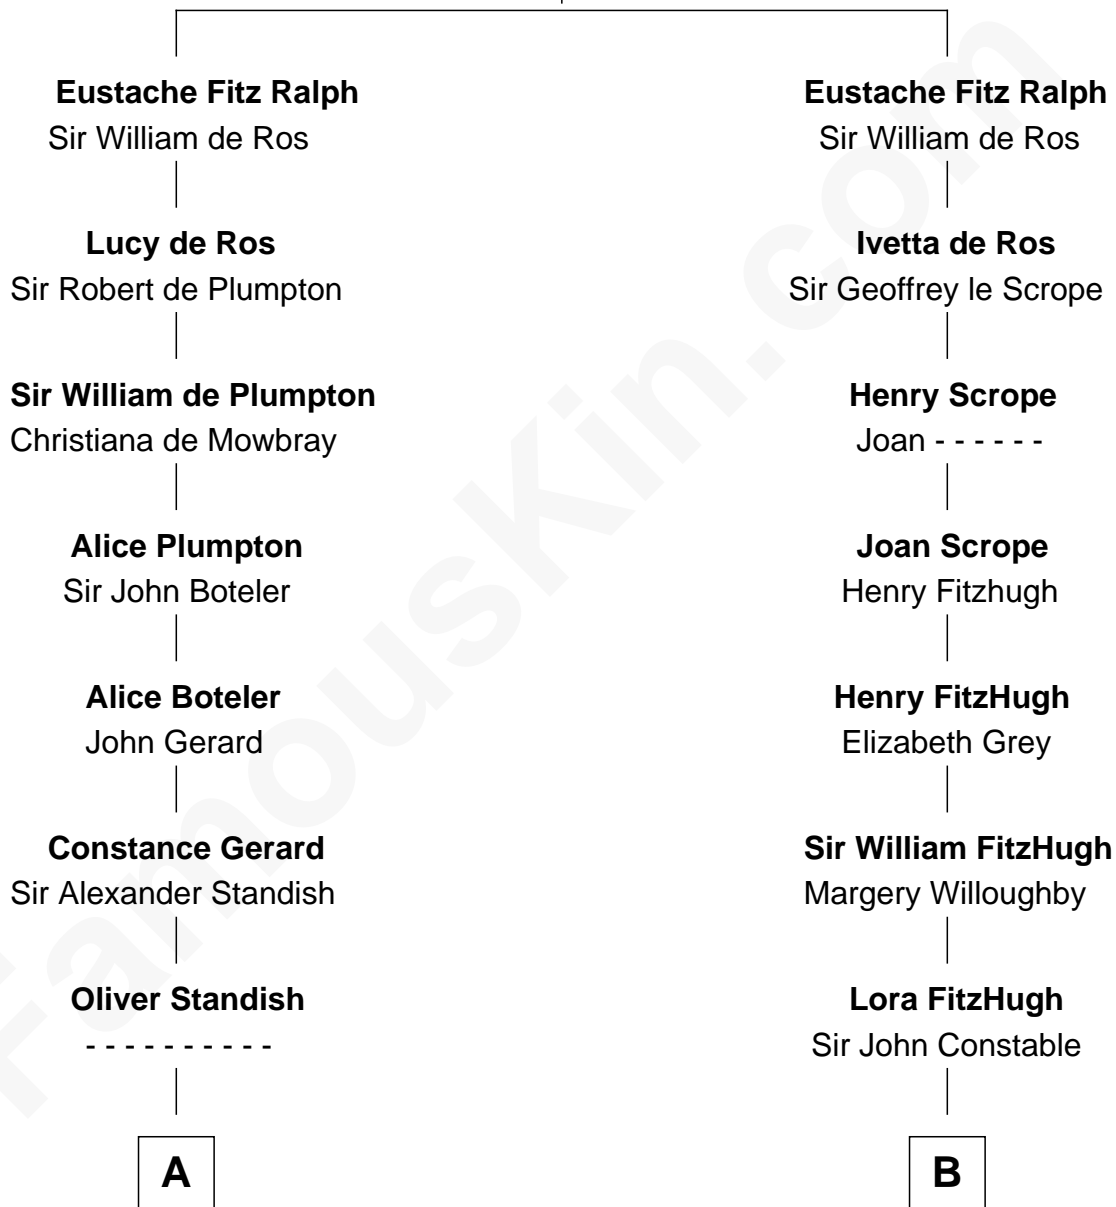

FamousKin.com

Relationship Chart of

Alan Shepard

Mercury and Apollo Astronaut

19th cousin 2 times removed of

Charles A. Pillsbury

Co-Founder of C.A. Pillsbury Co.

Ralph FitzHugh

Alan Bartlett Shepard

Alan Shepard

Mercury and Apollo Astronaut

D

Henry Carleton

Polly Greeley

Margaret Sprague Carleton

George Alfred Pillsbury