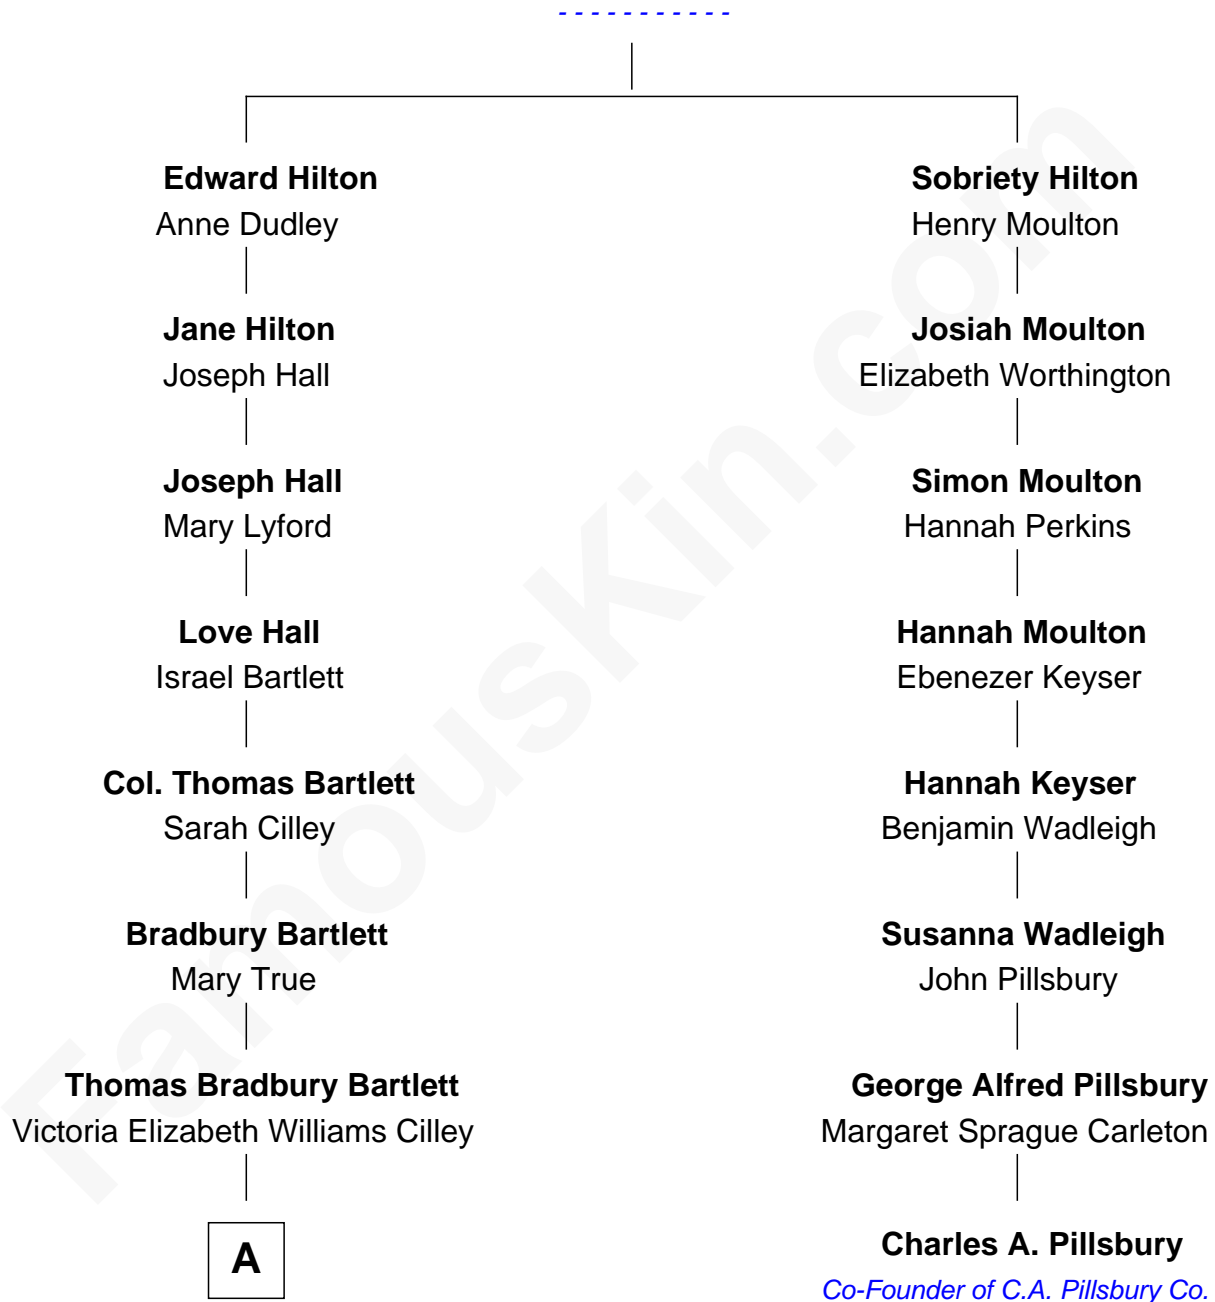

## Relationship Chart of

### Alan Shepard

*Mercury and Apollo Astronaut*

7th cousin 2 times removed of

### Charles A. Pillsbury

*Co-Founder of C.A. Pillsbury Co.*

Edward Hilton

**A**

—  
**Annie Elizabeth Bartlett**  
Frederick Johnson Shepard

—  
**Alan Bartlett Shepard**  
Pauline Renza Emerson

—  
**Alan Shepard**  
*Mercury and Apollo Astronaut*