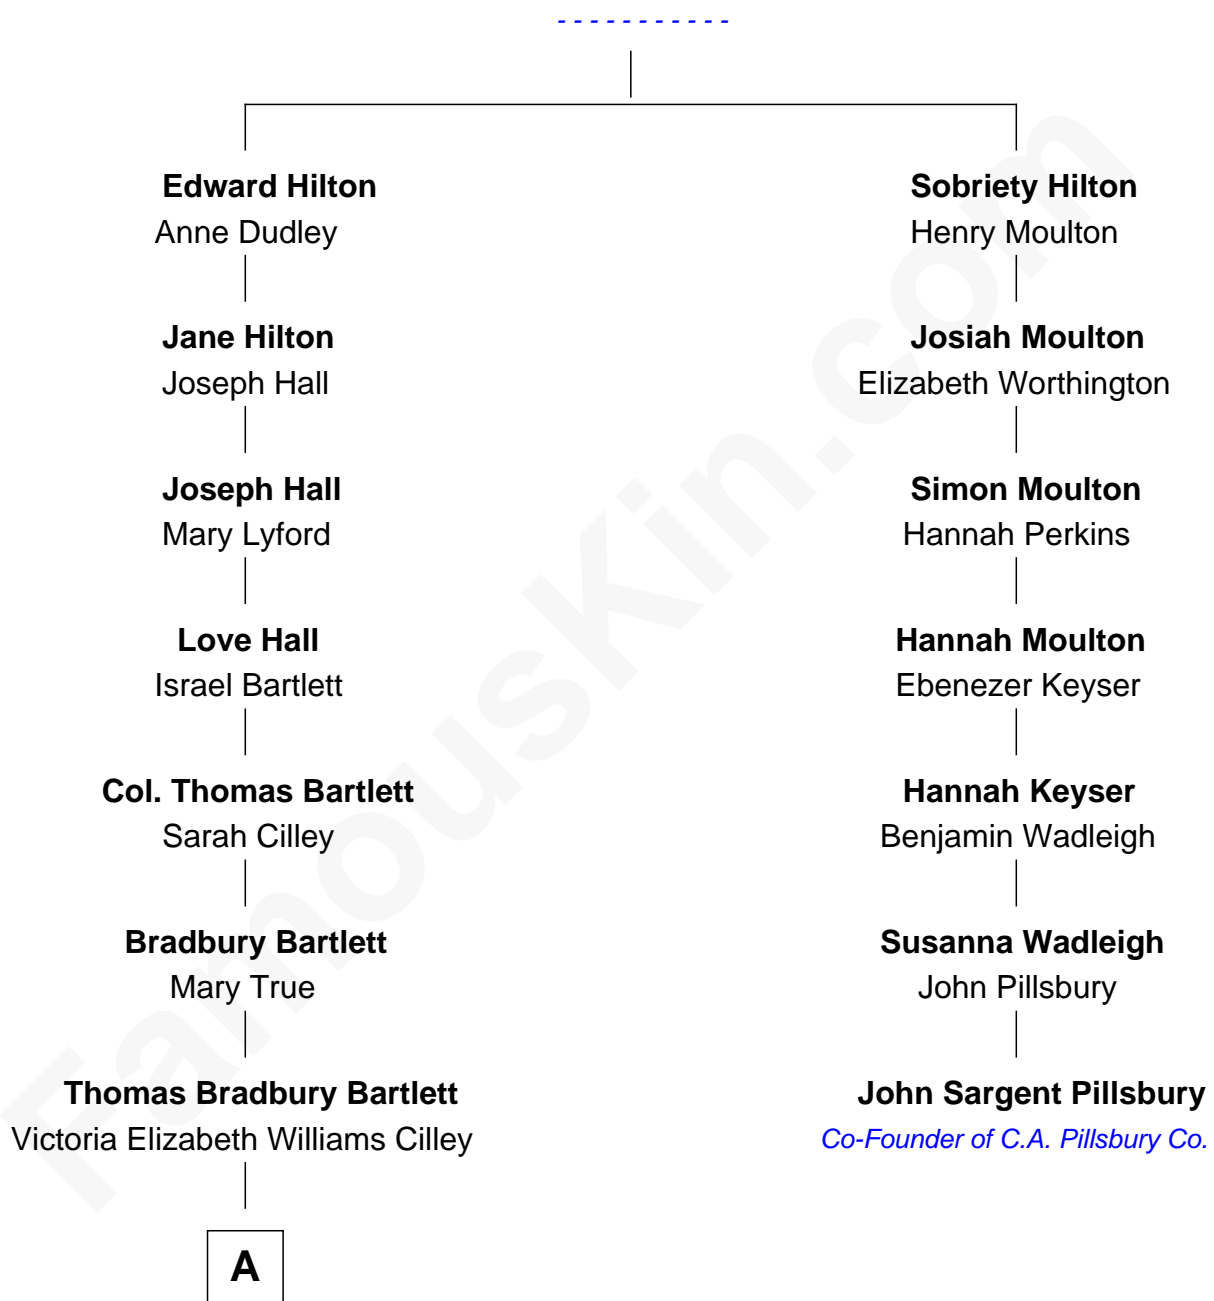

FamousKin.com

Relationship Chart of

Alan Shepard

Mercury and Apollo Astronaut

6th cousin 3 times removed of

John Sargent Pillsbury

Co-Founder of C.A. Pillsbury Co.

Edward Hilton

A

—
Annie Elizabeth Bartlett
Frederick Johnson Shepard

—
Alan Bartlett Shepard
Pauline Renza Emerson

—
Alan Shepard
Mercury and Apollo Astronaut

FamousKin.com