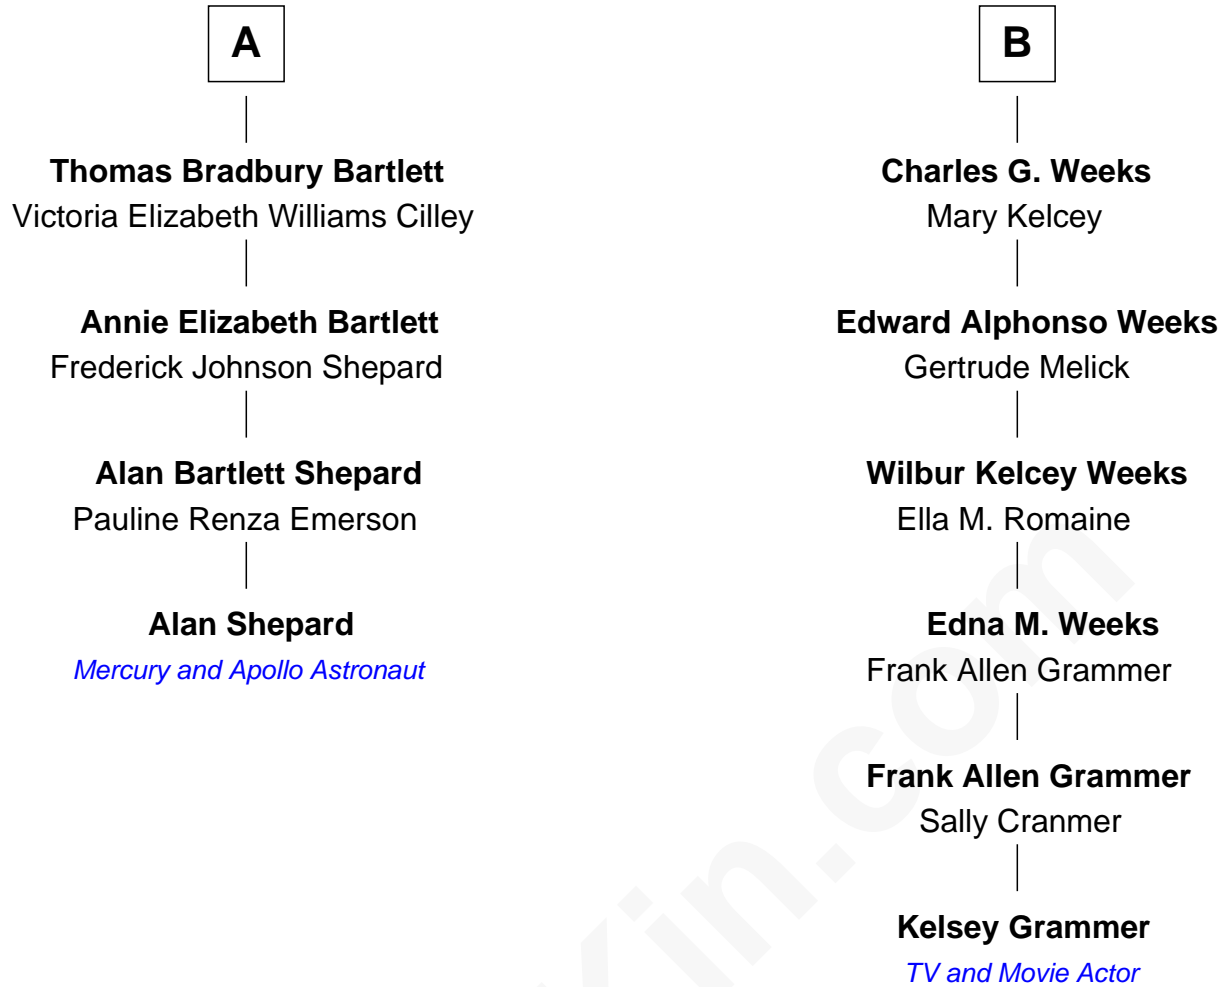

FamousKin.com Relationship Chart of

Alan Shepard

Mercury and Apollo Astronaut

10th cousin 2 times removed of

Kelsey Grammer

TV and Movie Actor

Stephen Bachiler

Kelsey Grammer photo by [U.S. Navy Photographer's Mate 2nd Class Valerie S. Guffey](#)