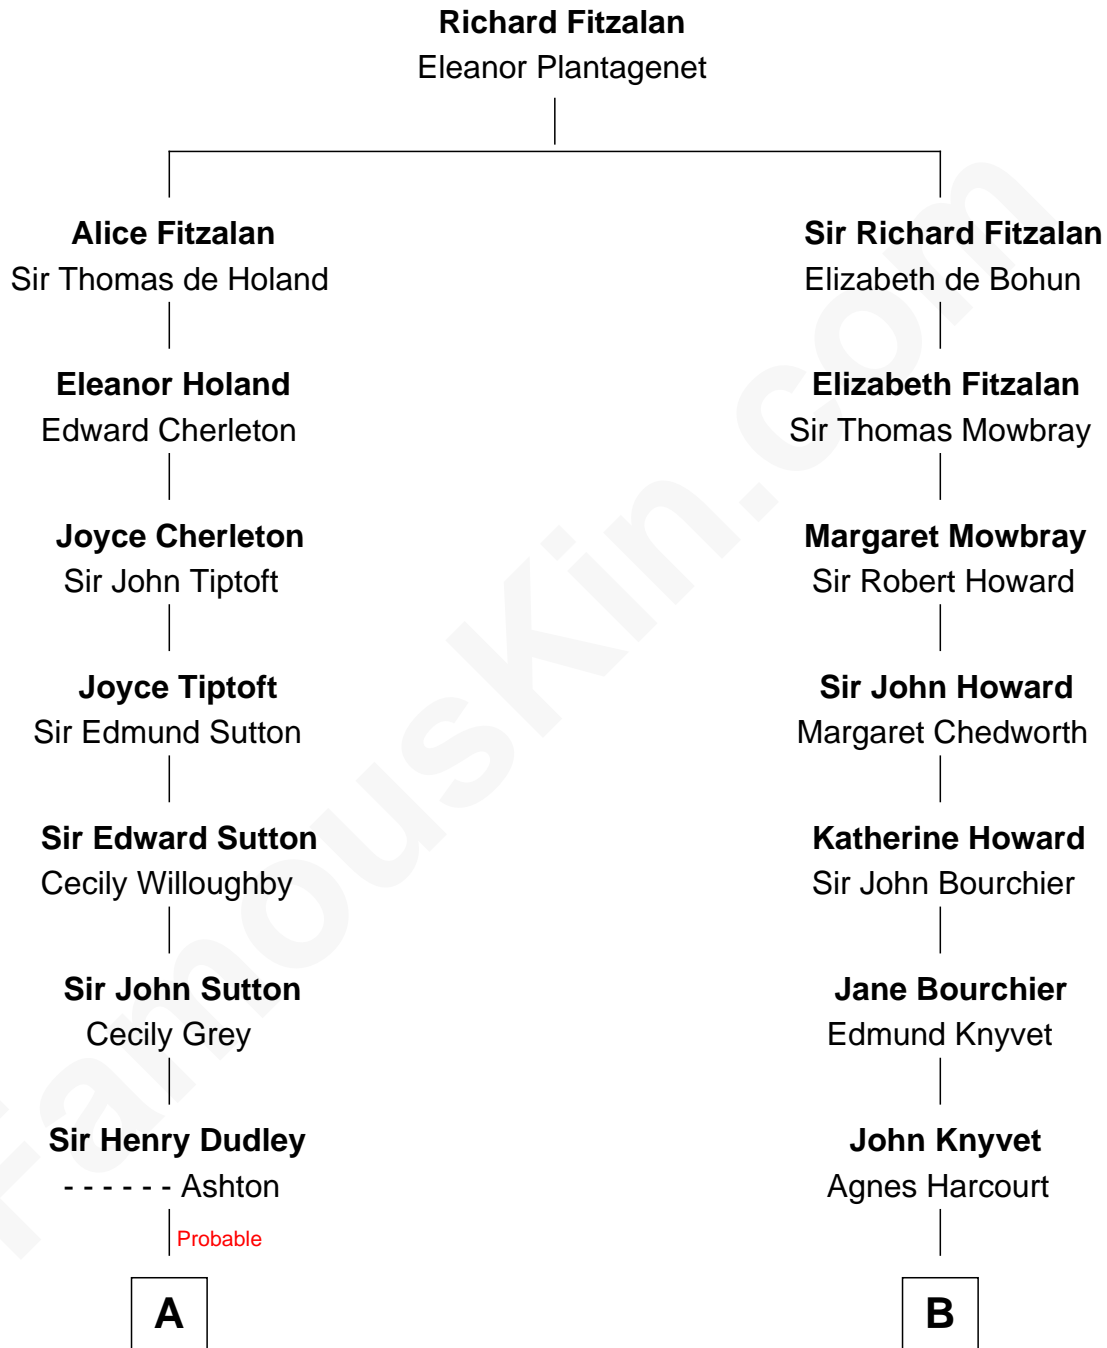

FamousKin.com Relationship Chart of

Alan Shepard

Mercury and Apollo Astronaut

18th cousin 3 times removed of

Carly Fiorina

CEO of Hewlett-Packard

C

Alan Bartlett Shepard
Pauline Renza Emerson

Alan Shepard
Mercury and Apollo Astronaut

D

Margaret Isabella Walker
Heinrich Weber

John Walker Weber
Maude Graves

Cara Carleton Weber
Harold Marvin Sneed

Joseph Tyree Sneed
Madelon Montross Juergens

Carly Fiorina
CEO of Hewlett-Packard