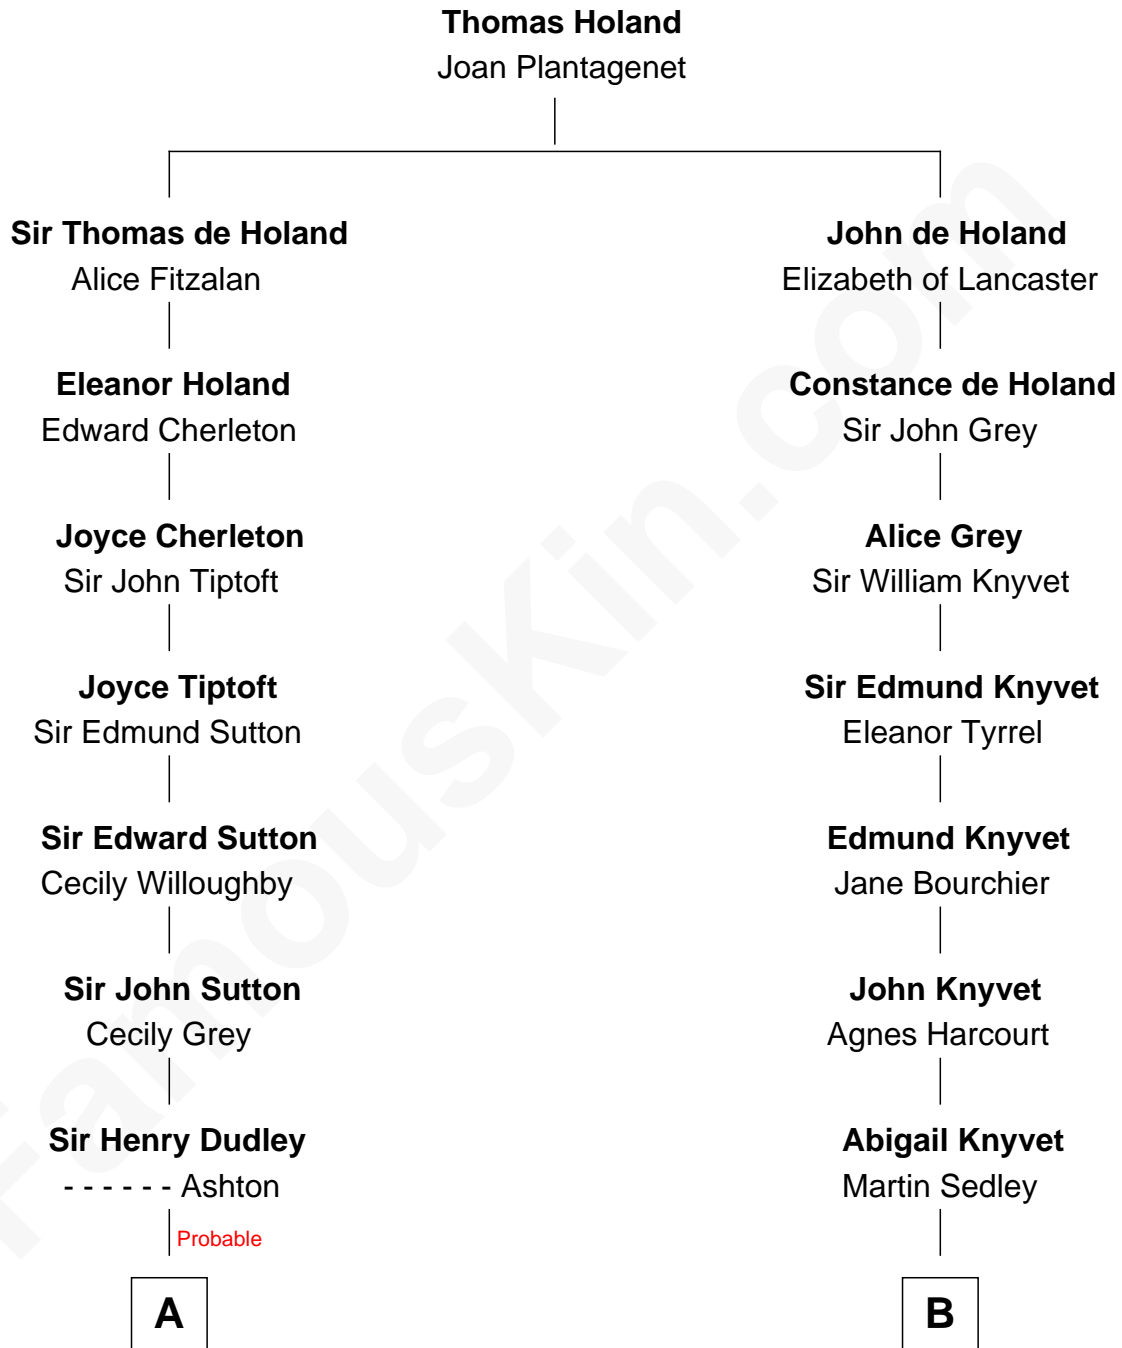

FamousKin.com Relationship Chart of

Alan Shepard

Mercury and Apollo Astronaut

18th cousin 2 times removed of

Carly Fiorina

CEO of Hewlett-Packard

C

Alan Bartlett Shepard
Pauline Renza Emerson

Alan Shepard
Mercury and Apollo Astronaut

D

John Walker Weber
Maude Graves

Cara Carleton Weber
Harold Marvin Sneed

Joseph Tyree Sneed
Madelon Montross Juergens

Carly Fiorina
CEO of Hewlett-Packard

FamousKin.com