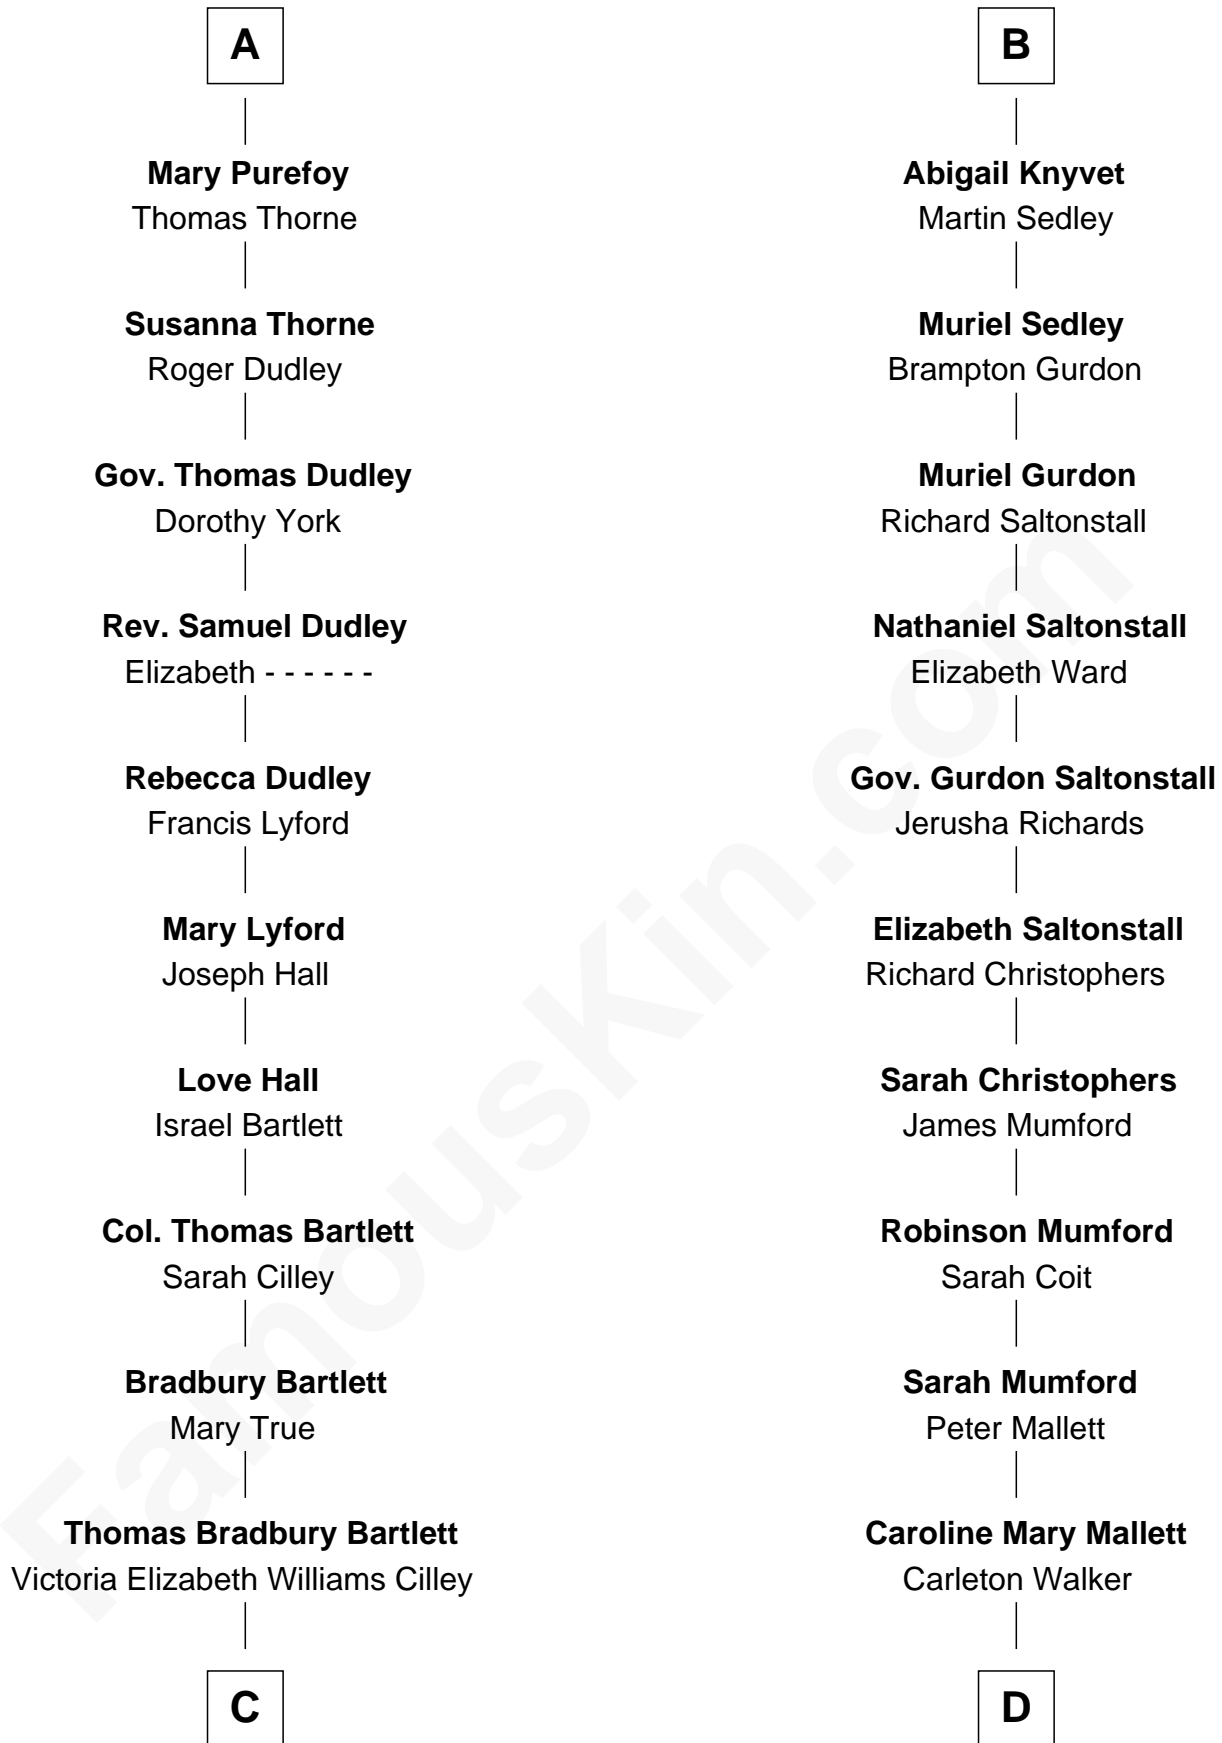

# FamousKin.com Relationship Chart of

**Alan Shepard**

*Mercury and Apollo Astronaut*

19th cousin 2 times removed of

**Carly Fiorina**

*CEO of Hewlett-Packard*

**Sir John Howard**

Alice de Bois

**Joan Howard**  
Sir Peter de Brewes

**Beatrice Brewes**  
Sir Hugh Shirley

**Sir Ralph Shirley**  
Joan Basset

**Beatrice Shirley**  
John Brome

**Isabel Brome**  
John Denton

**Alice Denton**  
Nicholas Purefoy

**Edward Purefoy**  
Anne Fettiplace

**A**

**Sir Robert Howard**  
Margaret de Scales

**Sir John Howard**  
Alice Tendring

**Sir Robert Howard**  
Margaret Mowbray

**Sir John Howard**  
Margaret Chedworth

**Katherine Howard**  
Sir John Bouchier

**Jane Bouchier**  
Edmund Knyvet

**John Knyvet**  
Agnes Harcourt

**B**

**C**

**Annie Elizabeth Bartlett**  
Frederick Johnson Shepard

**Alan Bartlett Shepard**  
Pauline Renza Emerson

**Alan Shepard**  
*Mercury and Apollo Astronaut*