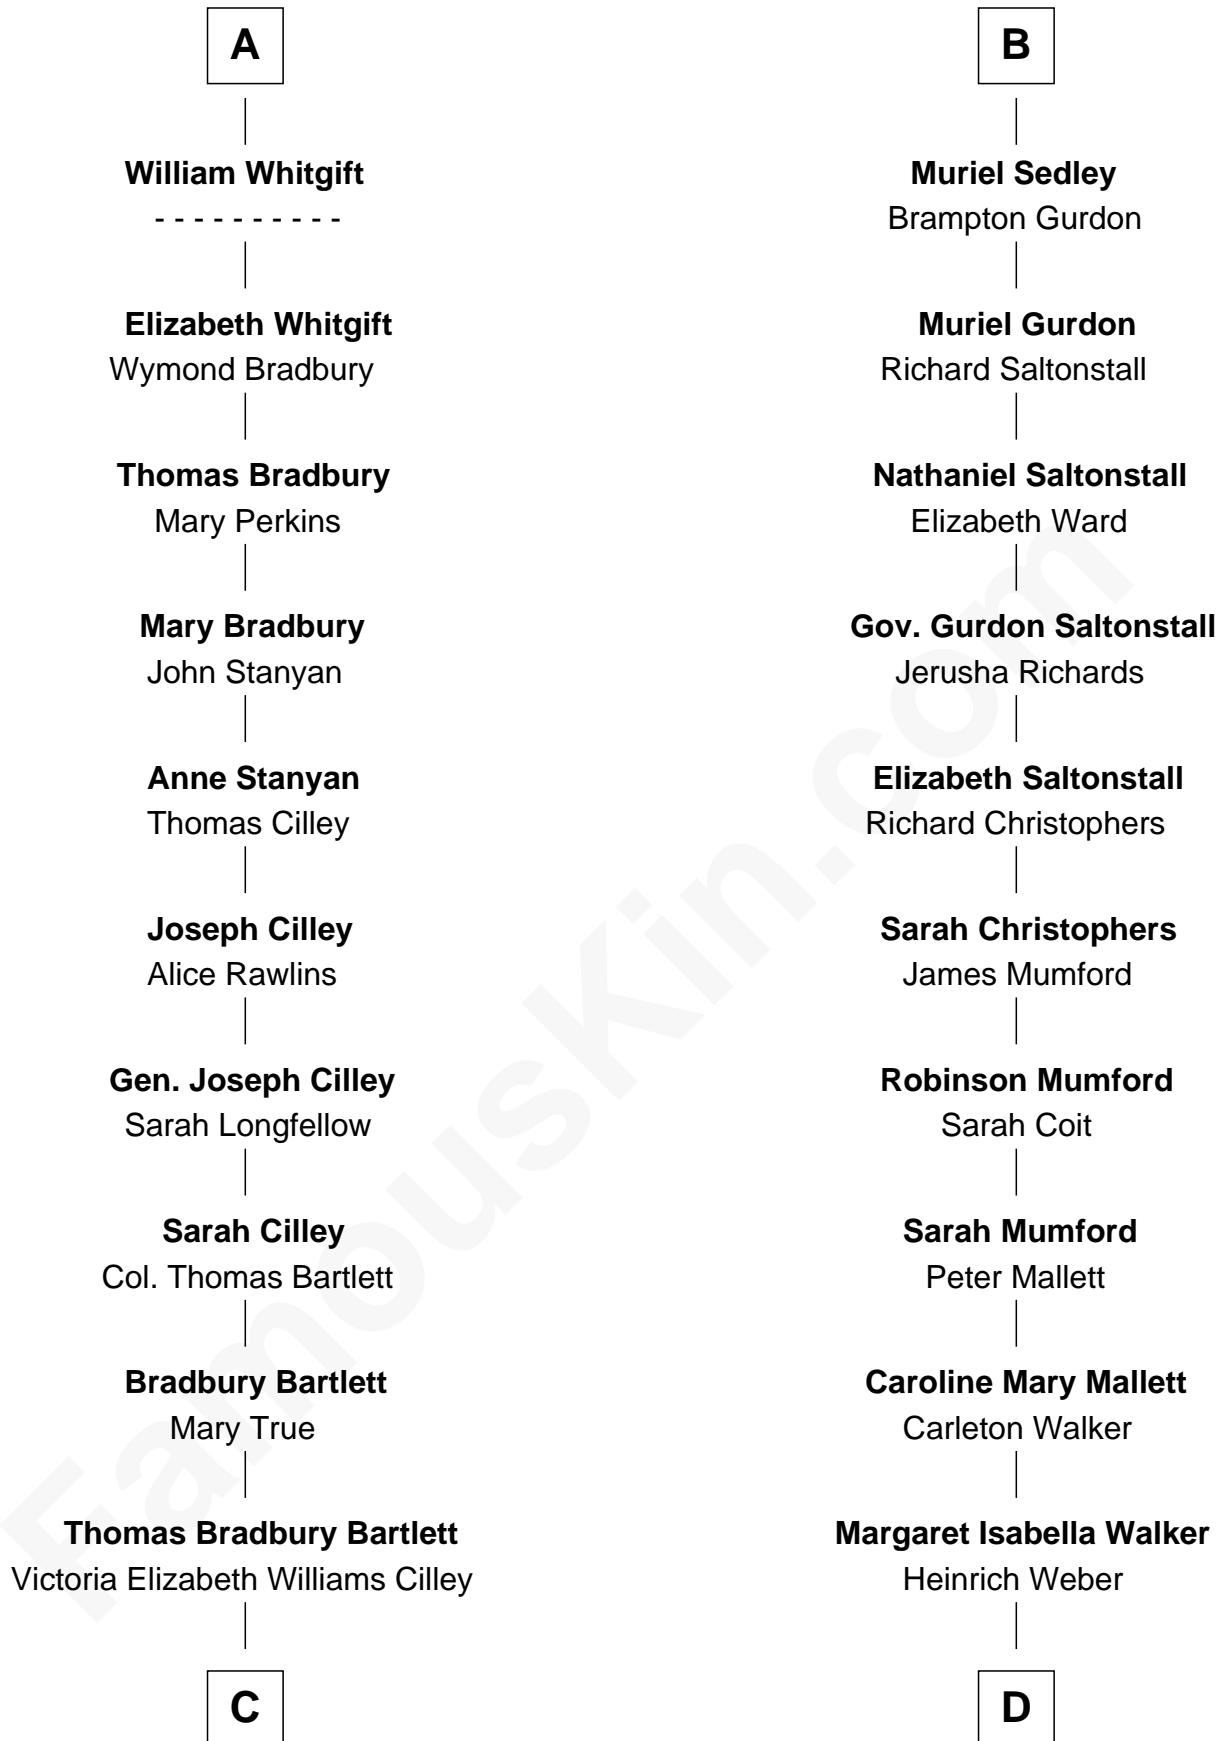

# FamousKin.com Relationship Chart of

**Alan Shepard**

*Mercury and Apollo Astronaut*

19th cousin 1 time removed of

**Carly Fiorina**

*CEO of Hewlett-Packard*

**John de Mowbray**  
Elizabeth de Segrave

**Eleanor de Mowbray**

**Margaret Mowbray**

Sir Robert Howard

**Sir John Howard**

Margaret Chedworth

**Katherine Howard**

Sir John Bouchier

**Jane Bouchier**

Edmund Knyvet

**John Knyvet**

Agnes Harcourt

**Abigail Knyvet**

Martin Sedley

**B**

**C**

**Annie Elizabeth Bartlett**  
Frederick Johnson Shepard

**Alan Bartlett Shepard**  
Pauline Renza Emerson

**Alan Shepard**  
*Mercury and Apollo Astronaut*

**D**

**John Walker Weber**  
Maude Graves

**Cara Carleton Weber**  
Harold Marvin Sneed

**Joseph Tyree Sneed**  
Madelon Montross Juergens

**Carly Fiorina**  
*CEO of Hewlett-Packard*