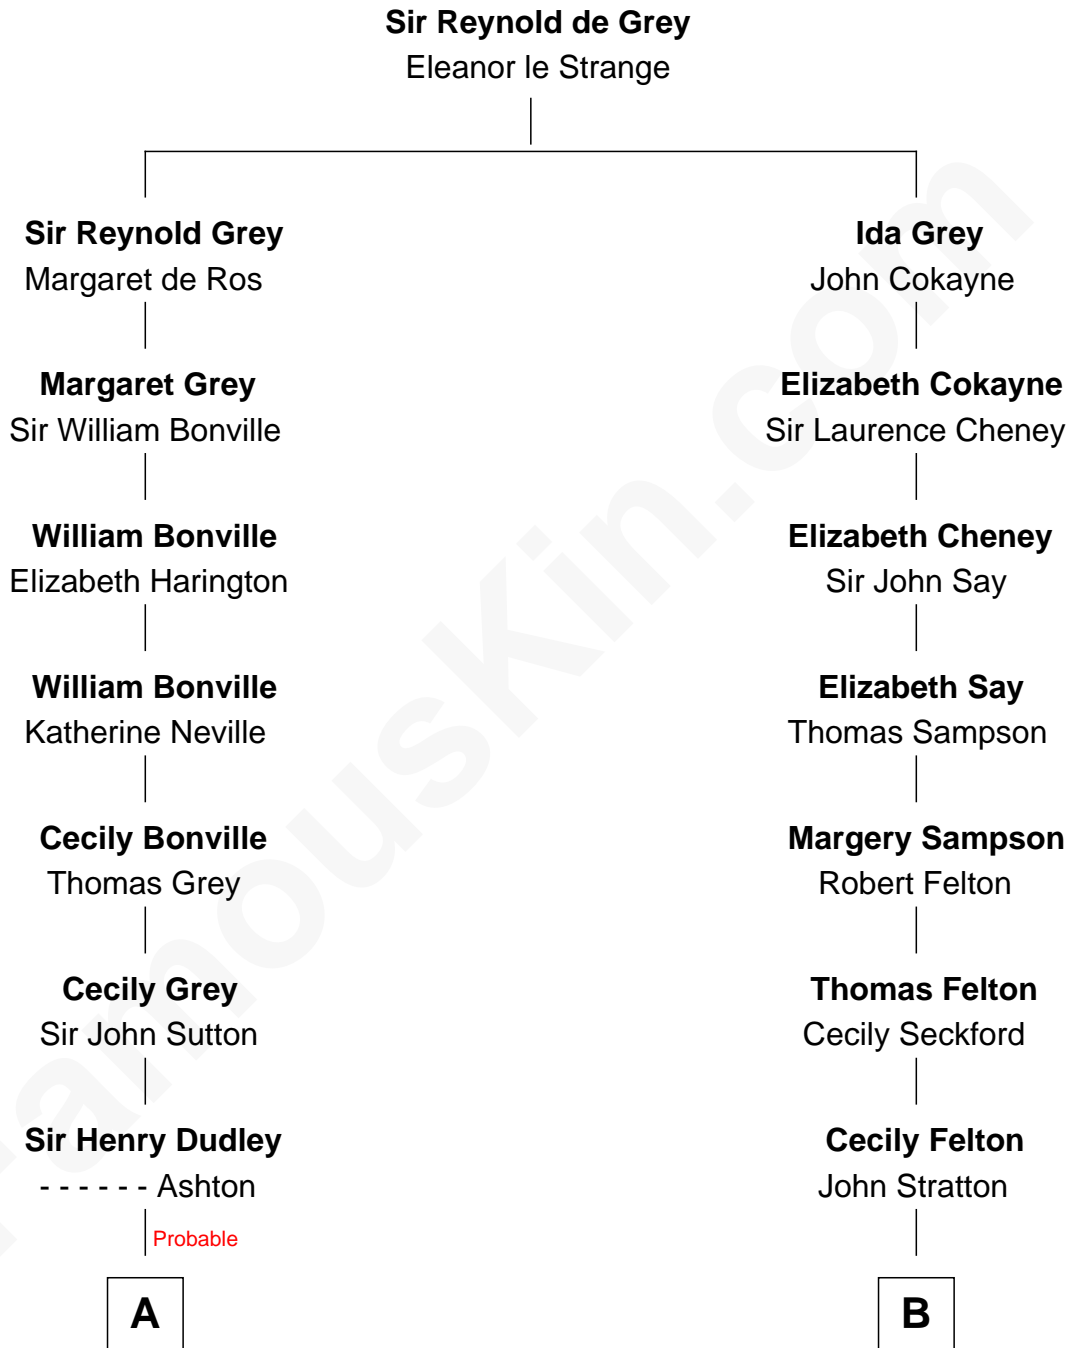

FamousKin.com Relationship Chart of

Alan Shepard

Mercury and Apollo Astronaut

18th cousin 2 times removed of

John Lithgow

Stage, TV, and Movie Actor

C

Alan Bartlett Shepard
Pauline Renza Emerson

Alan Shepard
Mercury and Apollo Astronaut

D

Ellen Prentiss Peirce
Washington Lithgow

Arthur Washington Lithgow
Ina Berenice Robinson

Arthur Washington Lithgow
Sarah Jane Price

John Lithgow
Stage, TV, and Movie Actor