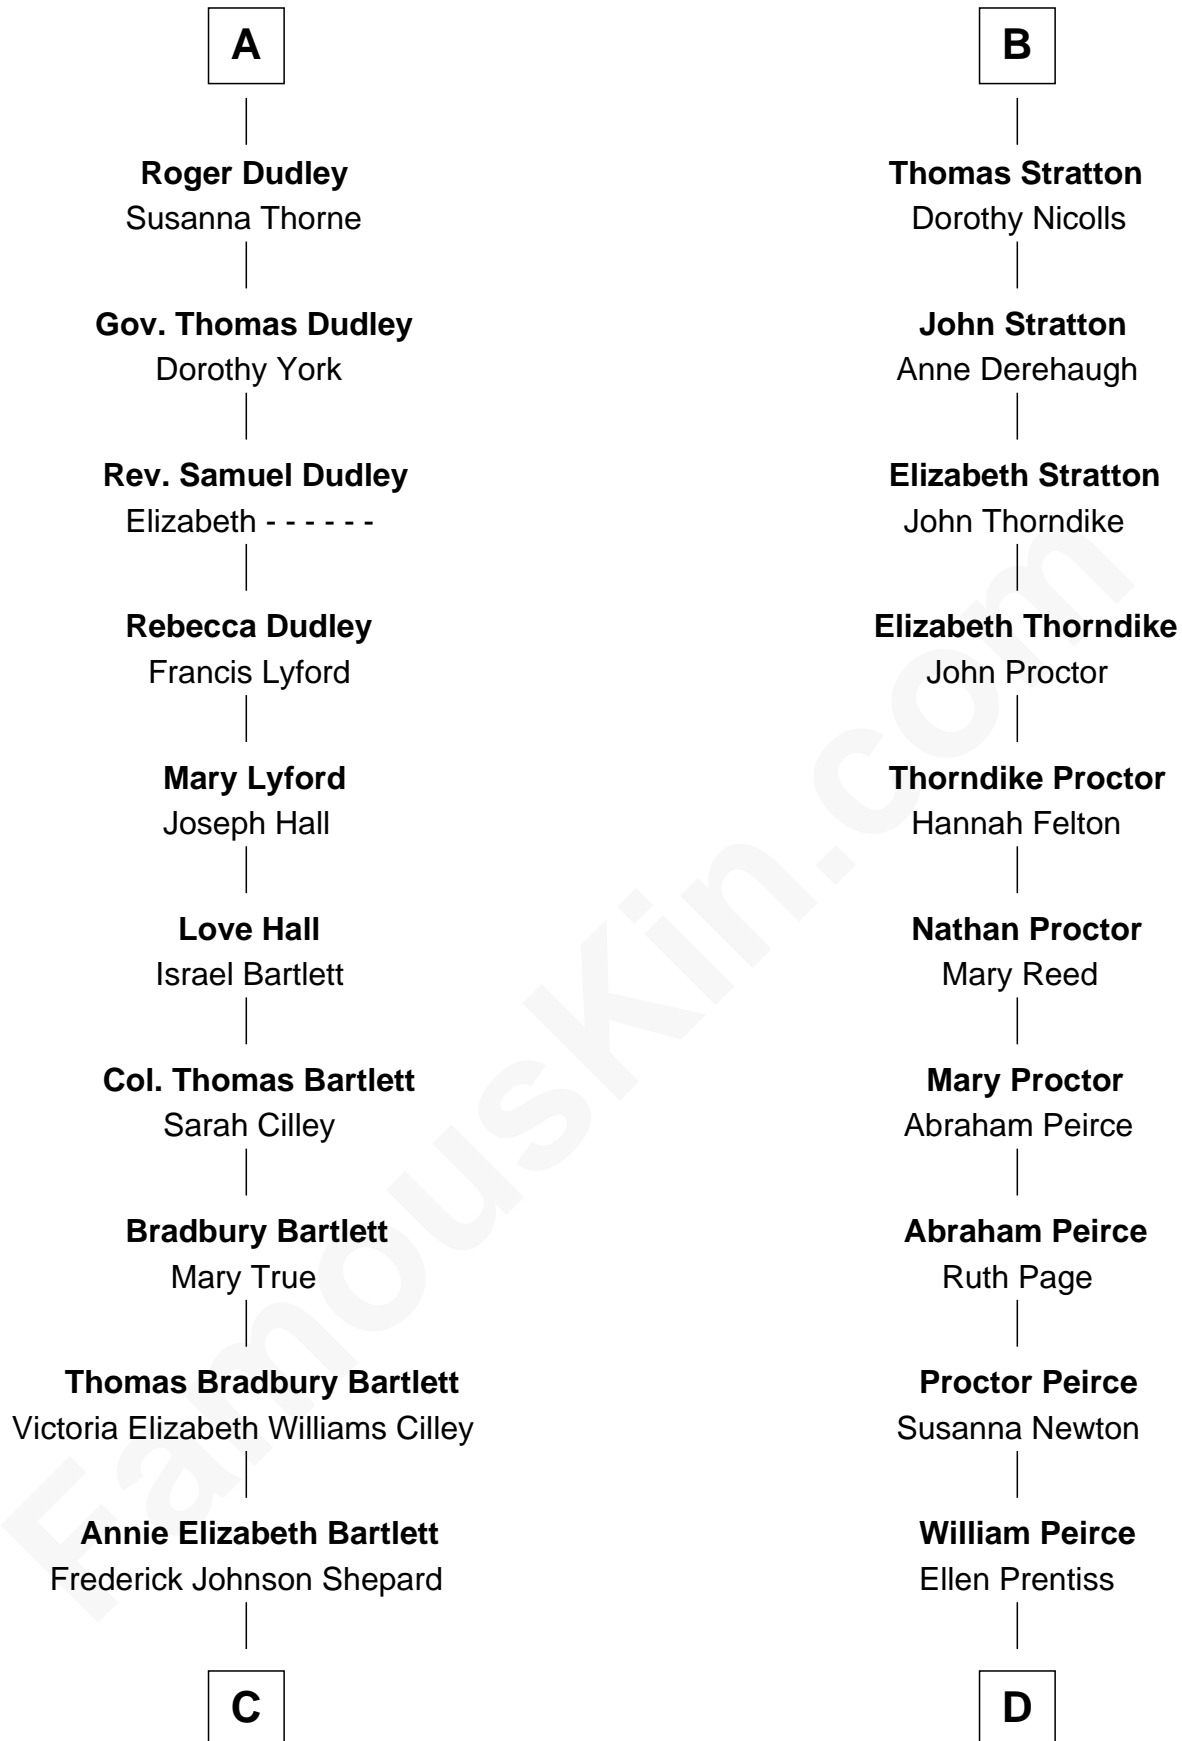

FamousKin.com Relationship Chart of

Alan Shepard

Mercury and Apollo Astronaut

18th cousin 2 times removed of

John Lithgow

Stage, TV, and Movie Actor

C

Alan Bartlett Shepard
Pauline Renza Emerson

Alan Shepard
Mercury and Apollo Astronaut

D

Ellen Prentiss Peirce
Washington Lithgow

Arthur Washington Lithgow
Ina Berenice Robinson

Arthur Washington Lithgow
Sarah Jane Price

John Lithgow
Stage, TV, and Movie Actor