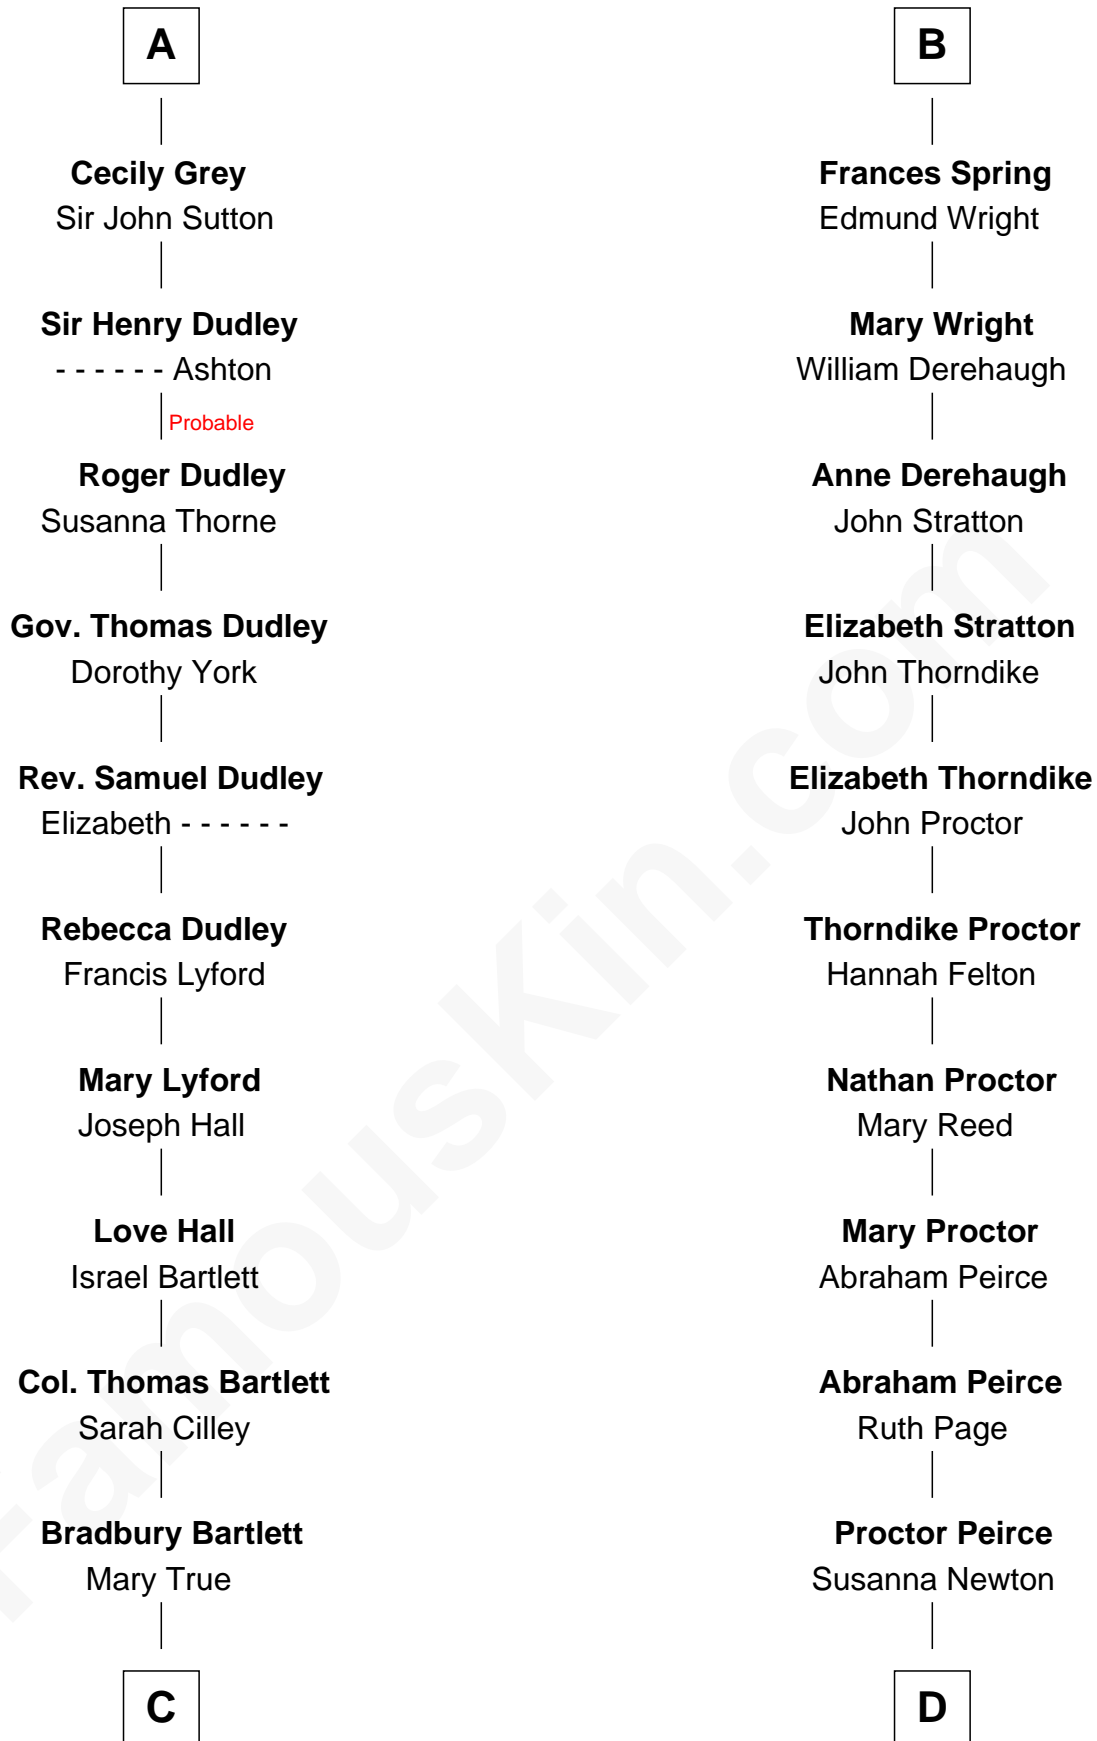

FamousKin.com Relationship Chart of

Alan Shepard

Mercury and Apollo Astronaut

20th cousin 1 time removed of

John Lithgow

Stage, TV, and Movie Actor

Bartholomew de Badlesmere

Margaret de Clare

Sir John de Tibetot

Sir Robert de Tibetot

Margaret Deincourt

Elizabeth de Tibetot

Sir Philip le Despencer

Margery Despencer

Sir Roger Wentworth

Henry Wentworth

Elizabeth Howard

Margery Wentworth

Sir William Waldegrave

Dorothy Waldegrave

Sir John Spring

B

C

Thomas Bradbury Bartlett
Victoria Elizabeth Williams Cilley

Annie Elizabeth Bartlett
Frederick Johnson Shepard

Alan Bartlett Shepard
Pauline Renza Emerson

Alan Shepard
Mercury and Apollo Astronaut

D

William Peirce
Ellen Prentiss

Ellen Prentiss Peirce
Washington Lithgow