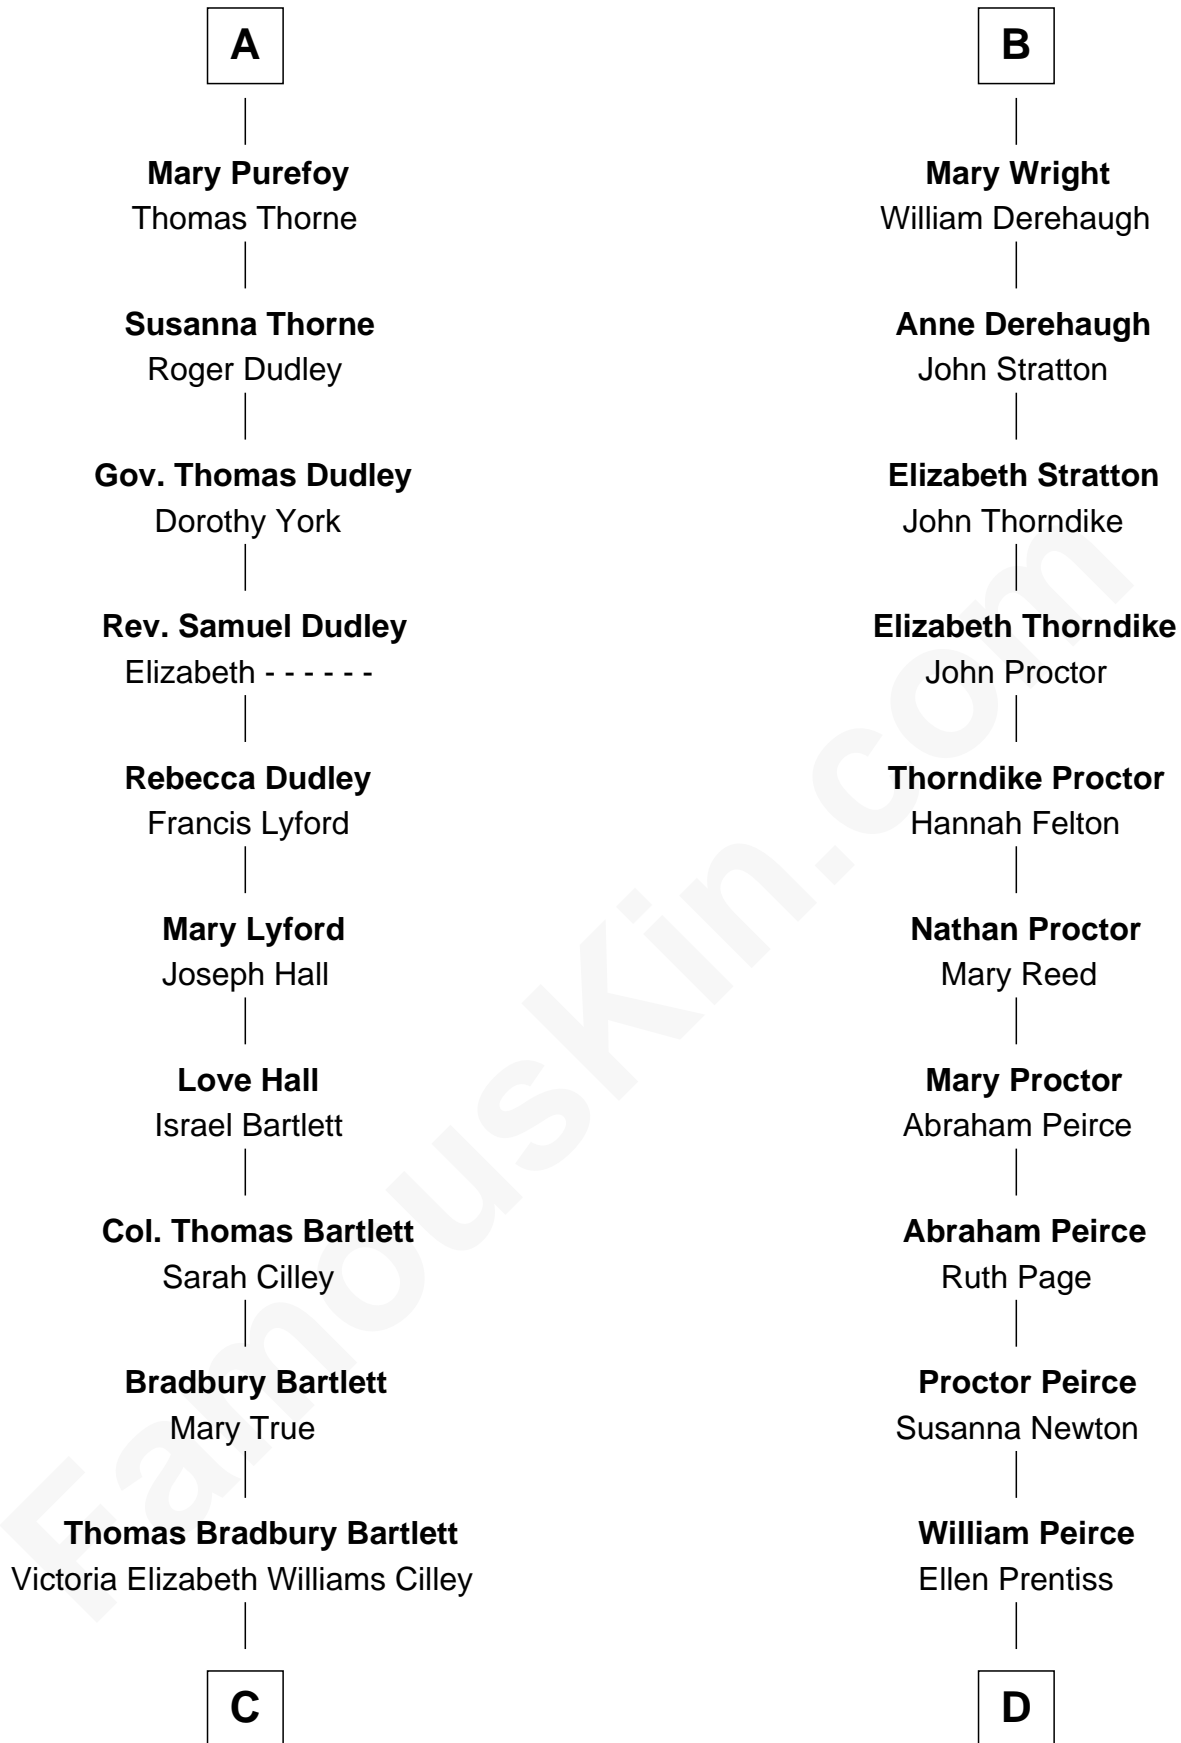

FamousKin.com Relationship Chart of

Alan Shepard

Mercury and Apollo Astronaut

19th cousin 1 time removed of

John Lithgow

Stage, TV, and Movie Actor

Sir John Howard

Alice de Bois

Joan Howard
Sir Peter de Brewes

Beatrice Brewes
Sir Hugh Shirley

Sir Ralph Shirley
Joan Basset

Beatrice Shirley
John Brome

Isabel Brome
John Denton

Alice Denton
Nicholas Purefoy

Edward Purefoy
Anne Fettiplace

A

Sir Robert Howard
Margaret de Scales

Sir John Howard
Alice Tendring

Henry Howard
Mary Hussey

Elizabeth Howard
Henry Wentworth

Margery Wentworth
Sir William Waldegrave

Dorothy Waldegrave
Sir John Spring

Frances Spring
Edmund Wright

B

C

Annie Elizabeth Bartlett
Frederick Johnson Shepard

Alan Bartlett Shepard
Pauline Renza Emerson

Alan Shepard
Mercury and Apollo Astronaut

D

Ellen Prentiss Peirce
Washington Lithgow

Arthur Washington Lithgow
Ina Berenice Robinson